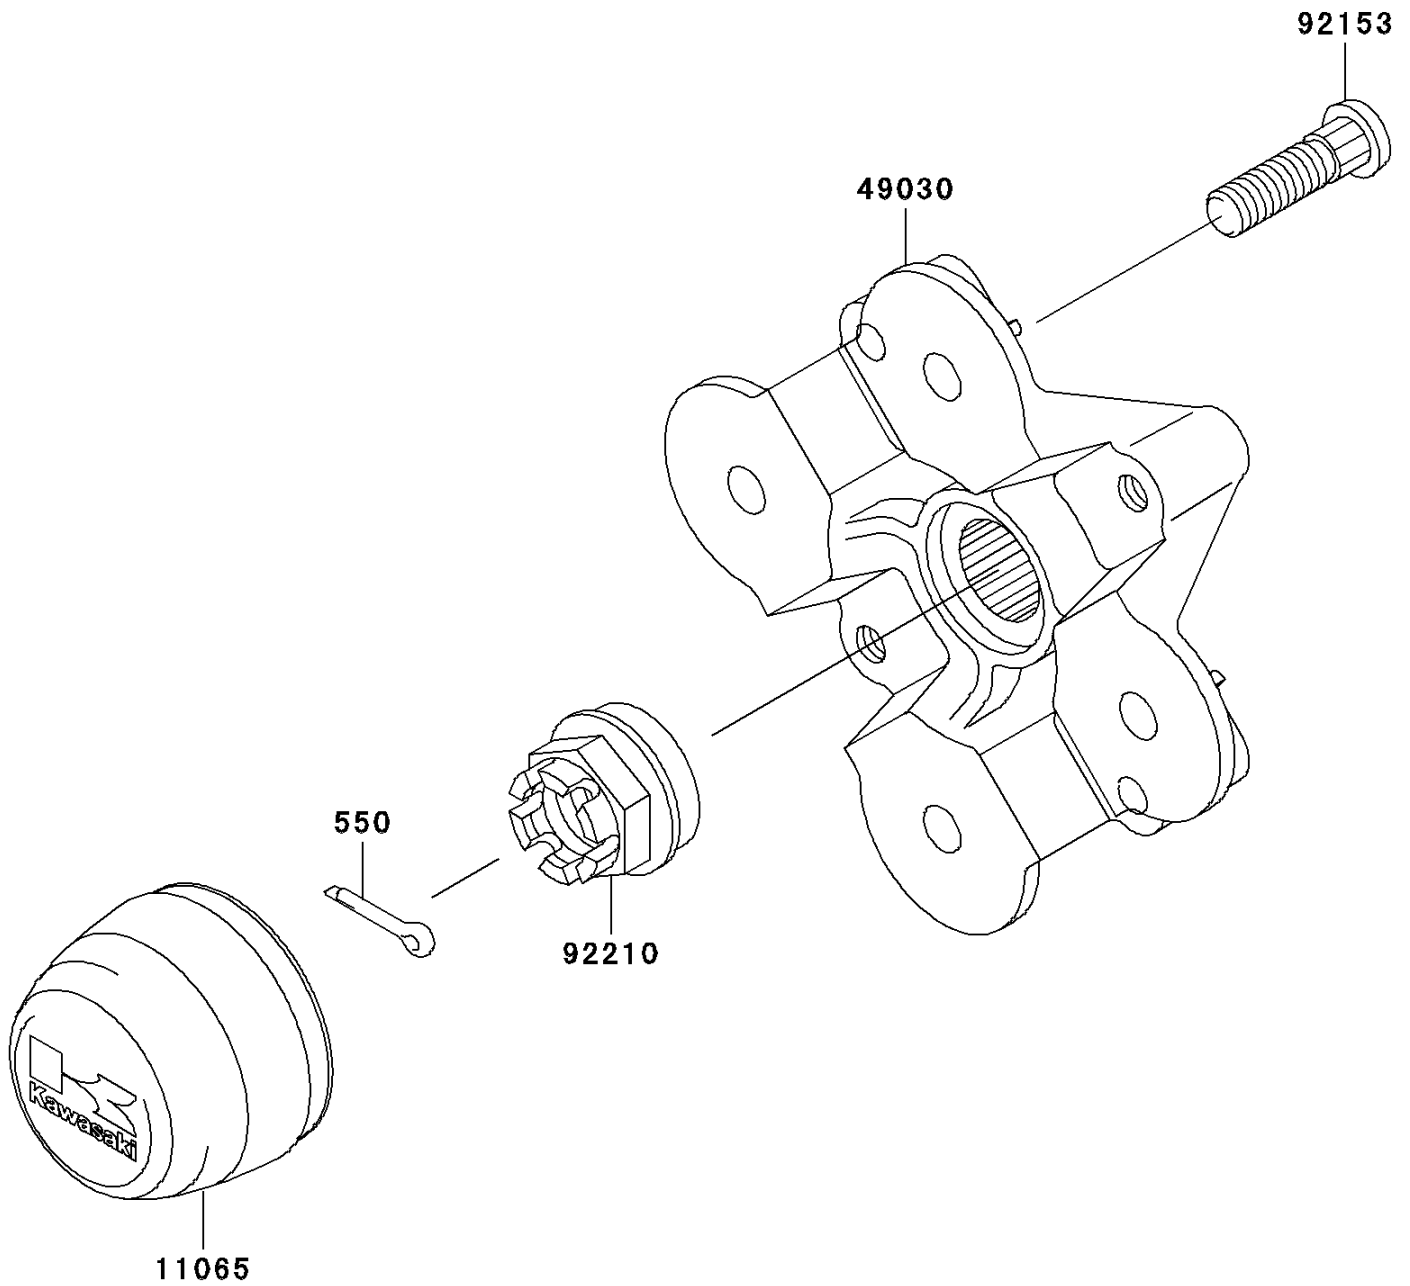

2006 Brute Force 650 4x4i PARTS DIAGRAM

Front Hub

F2230

2006 Brute Force 650 4x4i PARTS LIST

Front Hub

ITEM NAME	PART NUMBER	QUANTITY
PIN-COTTER,4.0X25 (Ref # 550)	550AA4025	2
CAP,WHEEL (Ref # 11065)	11065-0108	2
HUB,FR (Ref # 49030)	49030-0013	2
BOLT,10X36.5 (Ref # 92153)	92153-0890	8
NUT,CASTLE,18MM (Ref # 92210)	92210-1349	2