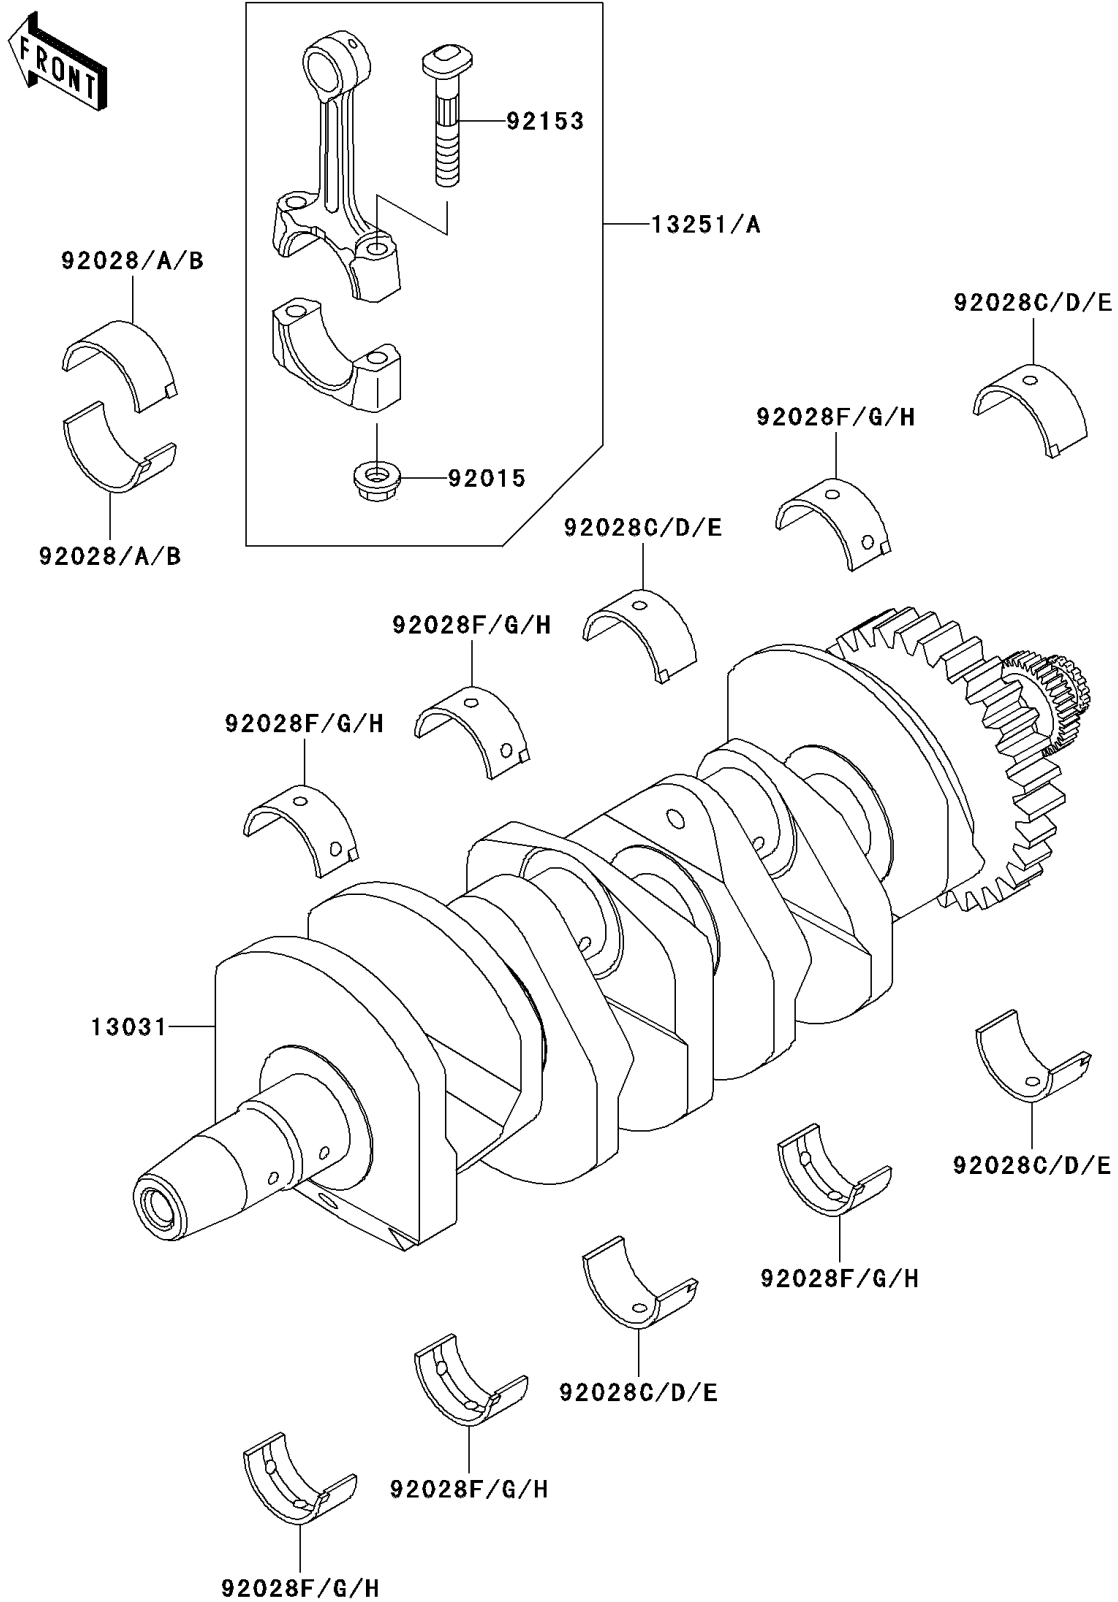

2004 Ninja® ZX™ -6RR PARTS DIAGRAM

Crankshaft

E1321

2004 Ninja® ZX™ -6RR PARTS LIST

Crankshaft

ITEM NAME	PART NUMBER	QUANTITY
CRANKSHAFT-COMP (Ref # 13031)	13031-1506	1
ROD-ASSY-CONNECTING,J (Ref # 13251)	13251-0004-JJ	4
ROD-ASSY-CONNECTING,L (Ref # 13251A)	13251-0004-LL	4
NUT,CONNECTING ROD,7MM (Ref # 92015)	92015-1527	8
BUSHING,CONNECTING ROD,BLACK (Ref # 92028)	92028-1878	AR
BUSHING,CONNECTING ROD,BROWN (Ref # 92028A)	92028-1879	8
BUSHING,CONNECTING ROD,PINK (Ref # 92028B)	92028-1880	AR
BUSHING,CRANKSHAFT,BLUE (Ref # 92028C)	92028-1881	4
BUSHING,CRANKSHAFT,BLACK (Ref # 92028D)	92028-1882	AR
BUSHING,CRANKSHAFT,BROWN (Ref # 92028E)	92028-1883	AR
BUSHING,CRANKSHAFT,BLUE (Ref # 92028F)	92028-1884	6
BUSHING,CRANKSHAFT,BLACK (Ref # 92028G)	92028-1885	AR
BUSHING,CRANKSHAFT,BROWN (Ref # 92028H)	92028-1886	AR
BOLT,7MM (Ref # 92153)	92153-1172	8