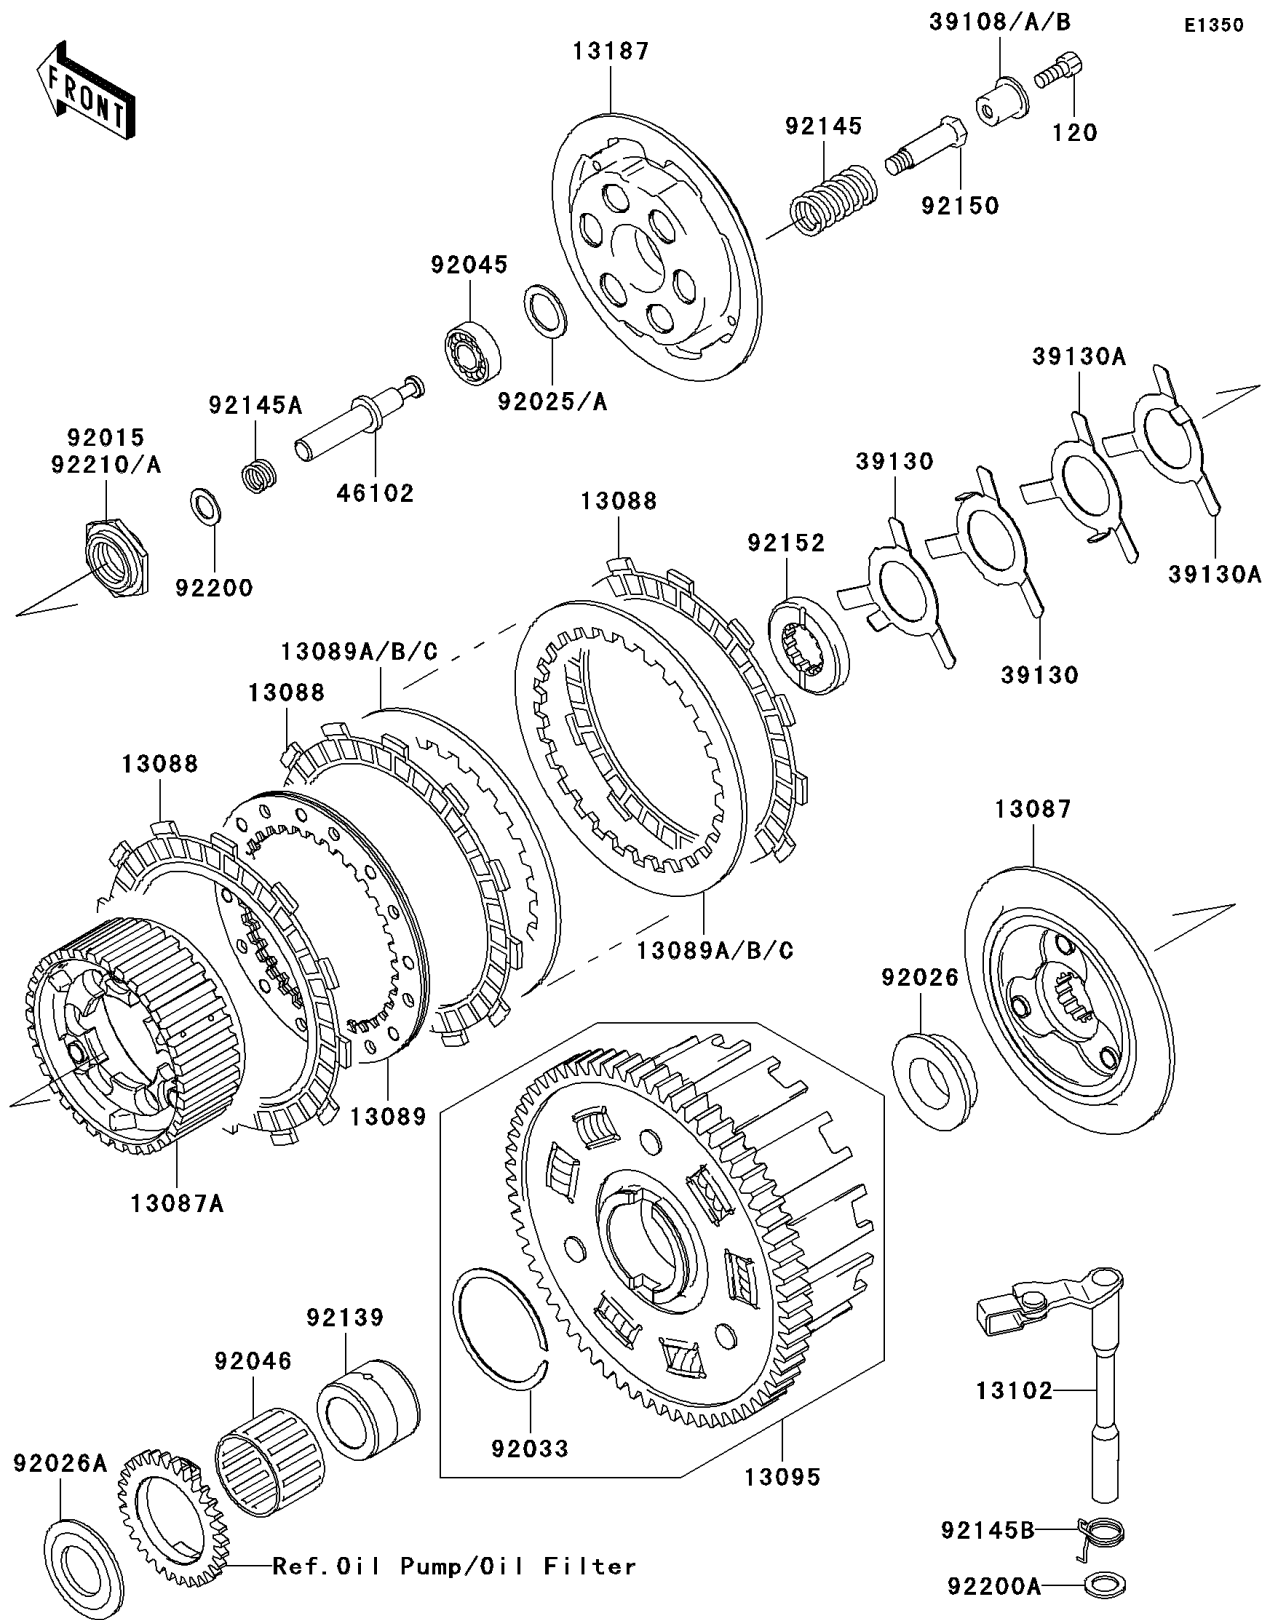

2004 Ninja® ZX™ -6RR PARTS DIAGRAM

Clutch

2004 Ninja® ZX™ -6RR PARTS LIST

Clutch

ITEM NAME	PART NUMBER	QUANTITY
BOLT-SOCKET,6X16 (Ref # 120)	120P0616	6
HUB-CLUTCH (Ref # 13087)	13087-0001	1
HUB-CLUTCH (Ref # 13087A)	13087-0002	1
PLATE-FRICTION (Ref # 13088)	13088-1124	8
PLATE-CLUTCH (Ref # 13089)	13089-0003	1
PLATE-CLUTCH,T=1.6 (Ref # 13089A)	13089-013	1
PLATE-CLUTCH,T=2.0 (Ref # 13089B)	13089-1073	5
PLATE-CLUTCH,T=2.3 (Ref # 13089C)	13089-1084	AR
HOUSING-COMP-CLUTCH (Ref # 13095)	13095-0017	1
RELEASE-COMP-CLUTCH (Ref # 13102)	13102-1159	1
PLATE-CLUTCH OPERATING (Ref # 13187)	13187-0001	1
RETAINER-SPRING,14MM (Ref # 39108)	39108-0001	6
RETAINER-SPRING,13MM (Ref # 39108A)	39108-0003	6
RETAINER-SPRING,15MM (Ref # 39108B)	39108-1152	6
SPRING-LEAF (Ref # 39130)	39130-1078	2
SPRING-LEAF (Ref # 39130A)	39130-1079	2
ROD (Ref # 46102)	46102-1449	1
NUT,2 LEAF-SPRING (Ref # 92015)	92015-1929	1
SHIM,T=0.6 (Ref # 92025)	92025-1755	1
SHIM,T=0.4 (Ref # 92025A)	92025-1756	1
SPACER (Ref # 92026)	92026-0022	1
SPACER (Ref # 92026A)	92026-1356	1
RING-SNAP (Ref # 92033)	92033-0021	1
BEARING-BALL,6001C3ML01 (Ref # 92045)	92045-1235	1
BEARING-NEEDLE,K38X43X28.8X (Ref # 92046)	92046-1263	1
BUSHING (Ref # 92139)	92139-0067	1
SPRING (Ref # 92145)	92145-0023	6
SPRING,ROD (Ref # 92145A)	92145-0044	1
SPRING (Ref # 92145B)	92145-1339	1

2004 Ninja[®] ZX[™]-6RR PARTS LIST

Clutch

ITEM NAME	PART NUMBER	QUANTITY
BOLT,CLUTCH (Ref # 92150)	92150-1477	6
COLLAR (Ref # 92152)	92152-1277	1
WASHER,11.2X18X0.5 (Ref # 92200)	92200-1423	1
WASHER,12X18.5X0.5 (Ref # 92200A)	92200-1487	1
NUT (Ref # 92210)	92210-0053	1
NUT,3 LEAF-SPRING (Ref # 92210A)	92210-0088	1