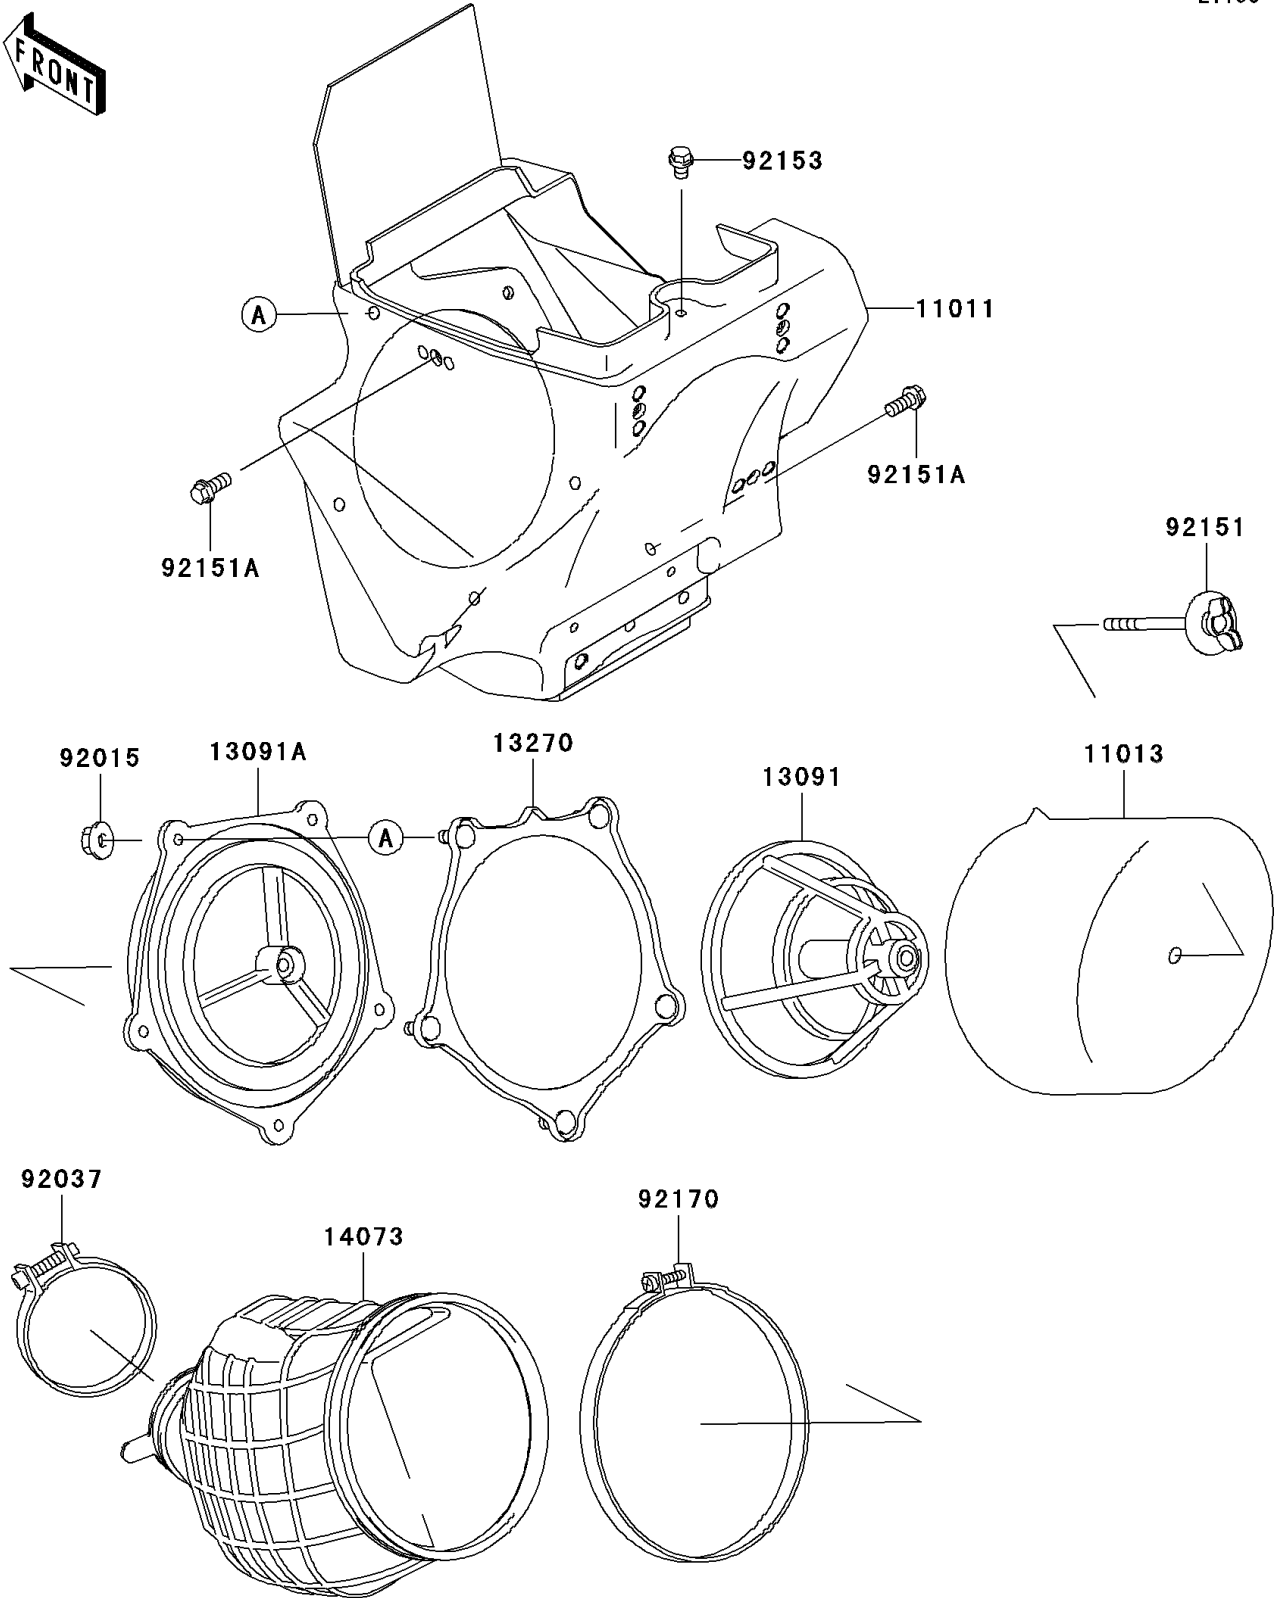

2007 KX85 PARTS DIAGRAM

Air Cleaner

E1130

2007 KX85 PARTS LIST

Air Cleaner

| ITEM NAME | PART NUMBER | QUANTITY |
|----------------------------------|-------------|----------|
| CASE-AIR FILTER (Ref # 11011) | 11011-1612 | 1 |
| ELEMENT-AIR FILTER (Ref # 11013) | 11013-1271 | 1 |
| HOLDER,ELEMENT (Ref # 13091) | 13091-1696 | 1 |
| HOLDER (Ref # 13091A) | 13091-1697 | 1 |
| PLATE,AIR FILTER (Ref # 13270) | 13270-1905 | 1 |
| DUCT (Ref # 14073) | 14073-1785 | 1 |
| NUT,FLANGED,5MM (Ref # 92015) | 92015-1259 | 5 |
| CLAMP,55MM (Ref # 92037) | 92037-1486 | 1 |
| BOLT,AIR FILTER (Ref # 92151) | 92151-1256 | 1 |
| BOLT,6X14 (Ref # 92151A) | 92151-1423 | 2 |
| BOLT,6X8 (Ref # 92153) | 92153-0860 | 1 |
| CLAMP,126MM (Ref # 92170) | 92170-1194 | 1 |