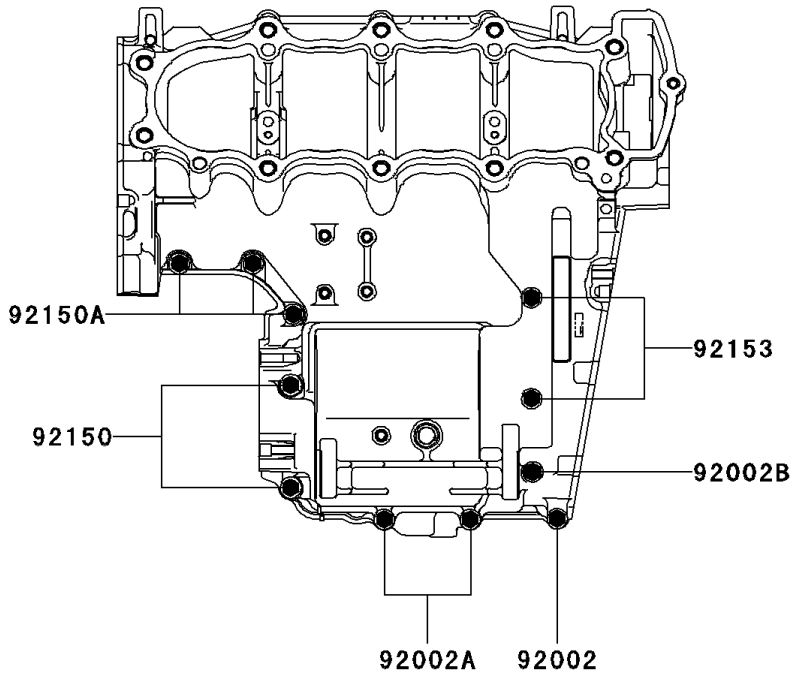

2004 Ninja® ZX™ -6RR PARTS DIAGRAM

Crankcase Bolt Pattern

E1412

Upper Case

Lower Case

2004 Ninja® ZX™ -6RR PARTS LIST

Crankcase Bolt Pattern

ITEM NAME	PART NUMBER	QUANTITY
BOLT-FLANGED (Ref # 130)	130P0675	2
BOLT,6X50 (Ref # 92002)	92002-1079	1
BOLT,6X65 (Ref # 92002A)	92002-1140	2
BOLT,6X85 (Ref # 92002B)	92002-1306	1
BOLT,7X70 (Ref # 92150)	92150-1250	2
BOLT,6X35 (Ref # 92150A)	92150-1862	3
BOLT,6X95 (Ref # 92153)	92153-0329	2
BOLT,8X94 (Ref # 92153A)	92153-0692	4
BOLT,8X71 (Ref # 92153B)	92153-0693	6
BOLT,7X38 (Ref # 92153C)	92153-1109	6
WASHER,8.5X18X3.0 (Ref # 92200)	92200-0153	10