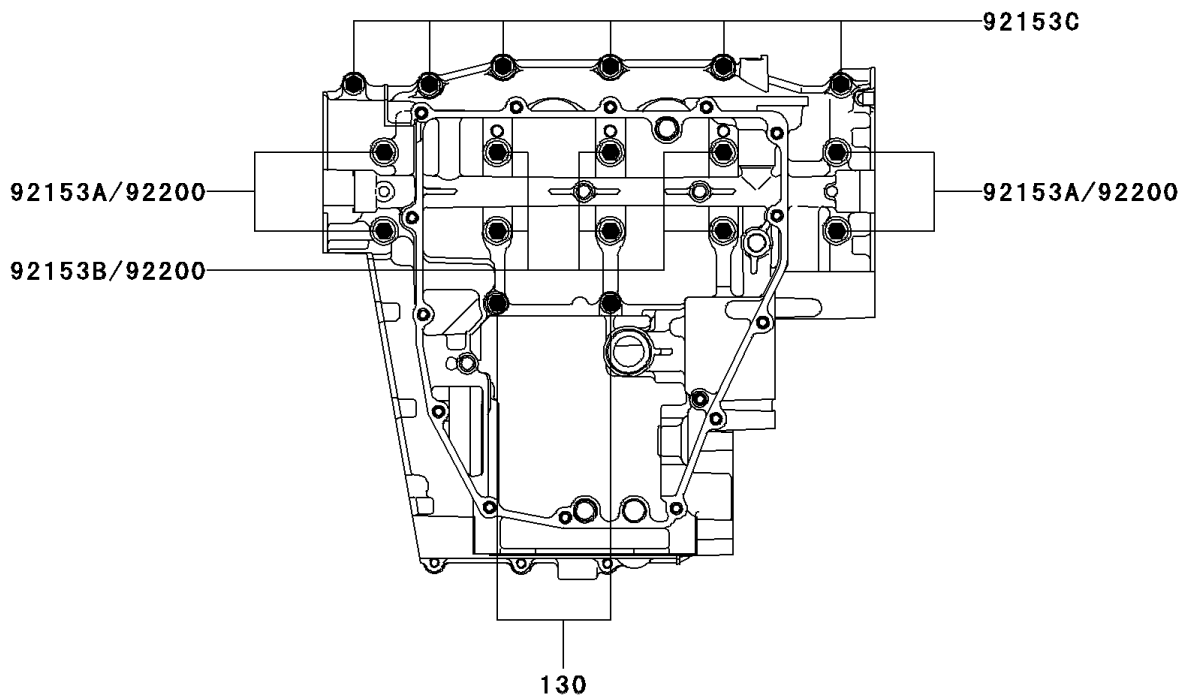

2004 Ninja® ZX™ -6RR PARTS DIAGRAM

Crankcase Bolt Pattern

E1412

Upper Case

Lower Case

2004 Ninja® ZX™ -6RR PARTS LIST

Crankcase Bolt Pattern

ITEM NAME	PART NUMBER	QUANTITY
BOLT-FLANGED (Ref # 130)	130P0675	2
BOLT,6X50 (Ref # 92002)	92002-1079	1
BOLT,6X65 (Ref # 92002A)	92002-1140	2
BOLT,6X85 (Ref # 92002B)	92002-1306	1
BOLT,7X70 (Ref # 92150)	92150-1250	2
BOLT,6X35 (Ref # 92150A)	92150-1862	3
BOLT,6X95 (Ref # 92153)	92153-0329	2
BOLT,8X94 (Ref # 92153A)	92153-0692	4
BOLT,8X71 (Ref # 92153B)	92153-0693	6
BOLT,7X38 (Ref # 92153C)	92153-1109	6
WASHER,8.5X18X3.0 (Ref # 92200)	92200-0153	10