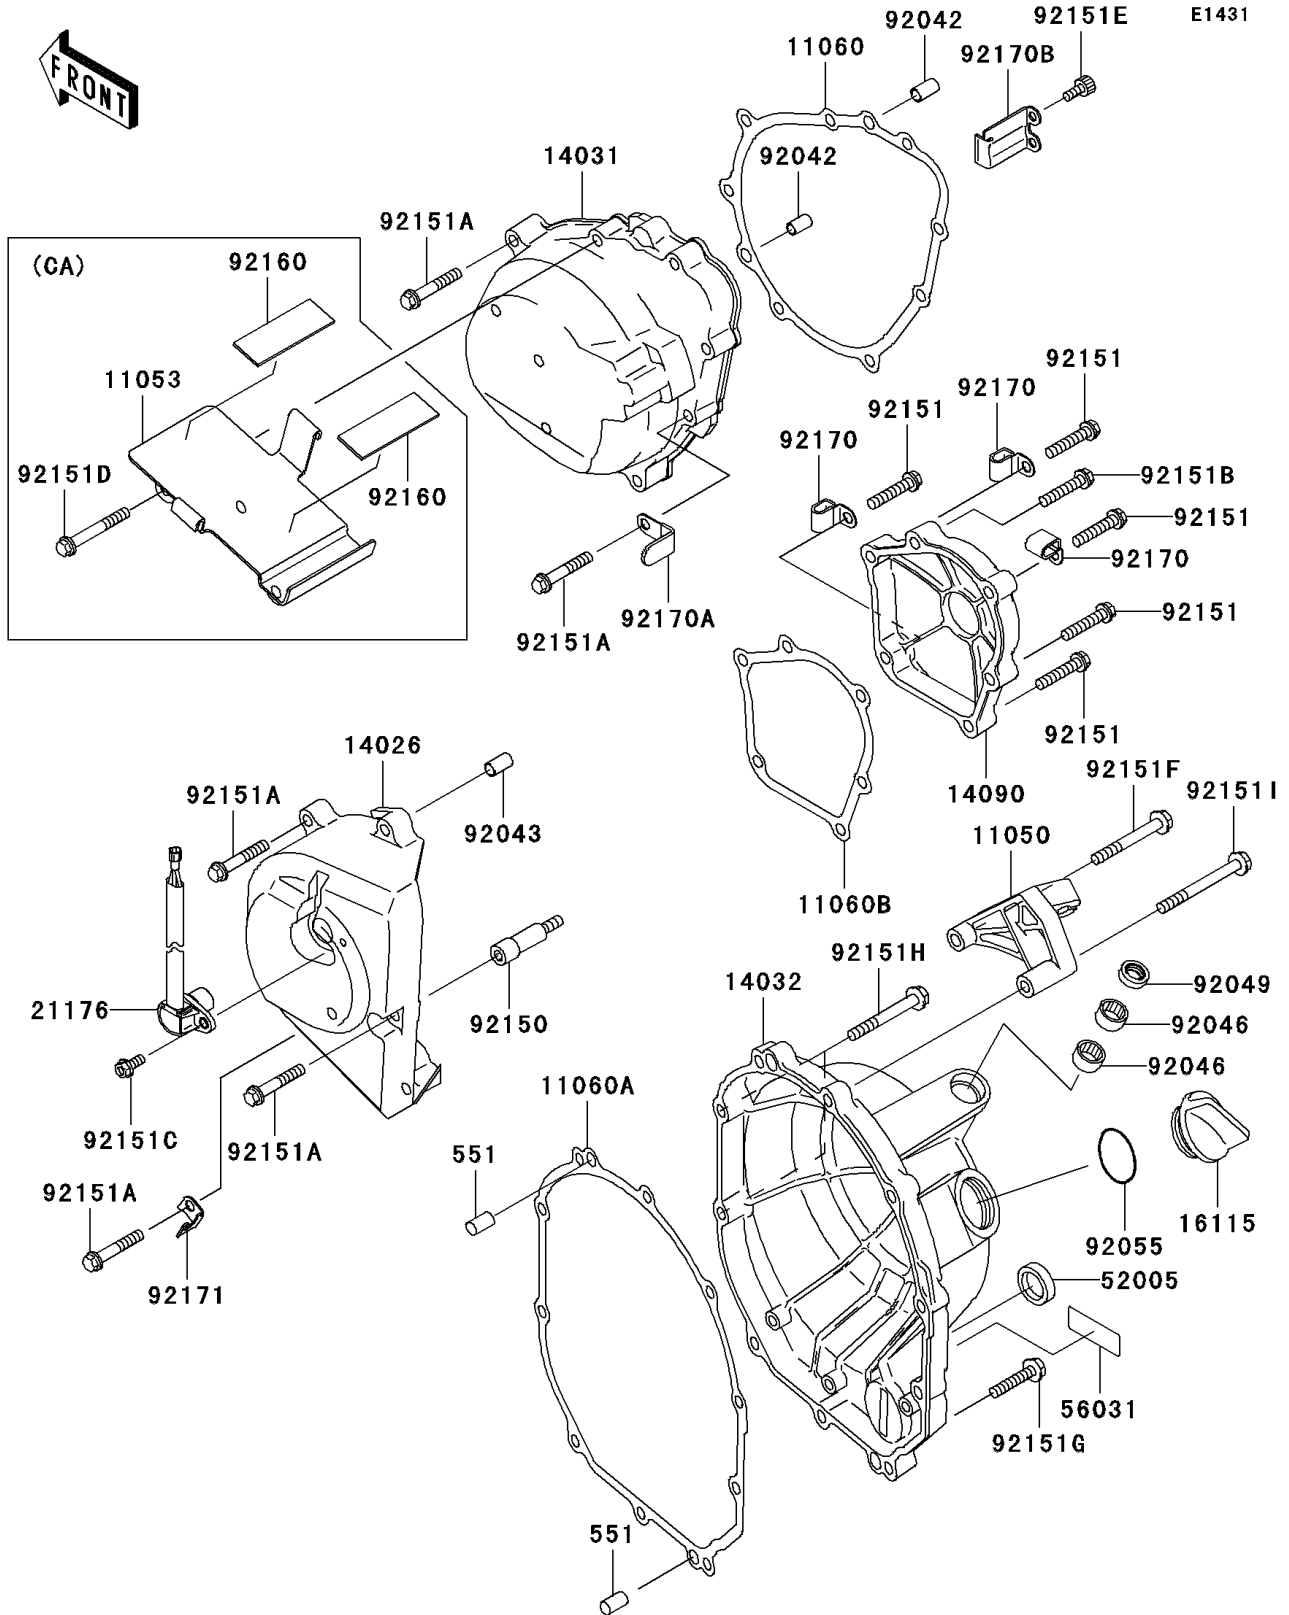

# 2004 Ninja® ZX™ -6RR PARTS DIAGRAM

Engine Cover(s)

## 2004 Ninja® ZX™-6RR PARTS LIST

### Engine Cover(s)

ITEM NAME	PART NUMBER	QUANTITY
PIN-DOWEL,8X14 (Ref # 551)	551A0814	2
BRACKET,CLUTCH CABLE (Ref # 11050)	11050-1864	1
GASKET,GENERATOR COVER (Ref # 11060)	11060-1851	1
GASKET,CLUTCH COVER (Ref # 11060A)	11060-1853	1
GASKET,PULSING COVER (Ref # 11060B)	11060-1867	1
COVER-CHAIN (Ref # 14026)	14026-1292	1
COVER-GENERATOR (Ref # 14031)	14031-1402	1
COVER-CLUTCH (Ref # 14032)	14032-1540	1
COVER,PULSING (Ref # 14090)	14090-1916	1
CAP-OIL FILLER (Ref # 16115)	16115-1009	1
SENSOR,SPEED (Ref # 21176)	21176-1076	1
GAUGE,OIL LEVEL (Ref # 52005)	52005-1057	1
LABEL-MANUAL,OIL CAPACITY (Ref # 56031)	56031-1895	1
PIN,DOWEL,6.3X8X14 (Ref # 92042)	92042-007	2
PIN,6.2X8X14 (Ref # 92043)	92043-1263	1
BEARING-NEEDLE,HK1210 (Ref # 92046)	92046-1010	2
SEAL-OIL,TB12205.5 (Ref # 92049)	92049-1271	1
RING-O,31.7X2.4 (Ref # 92055)	92055-049	1
BOLT (Ref # 92150)	92150-1889	1
BOLT,6X30 (Ref # 92151)	92151-1134	5
BOLT,6X30 (Ref # 92151B)	92151-1201	1
BOLT,5X12 (Ref # 92151C)	92151-1305	1
BOLT,SOCKET,5X12 (Ref # 92151E)	92151-1365	2
BOLT,6X50 (Ref # 92151F)	92151-1545	1
BOLT,6X30 (Ref # 92151G)	92151-1547	6
BOLT,6X50 (Ref # 92151H)	92151-1790	2
BOLT,6X60 (Ref # 92151I)	92151-1791	1
CLAMP (Ref # 92170)	92170-1577	3
CLAMP (Ref # 92170A)	92170-1680	1

## 2004 Ninja® ZX™ -6RR PARTS LIST

Engine Cover(s)

ITEM NAME	PART NUMBER	QUANTITY
CLAMP (Ref # 92170B)	92170-1843	1
CLAMP (Ref # 92171)	92171-0202	1
BRACKET (Ref # 11053)	11053-1201	1
BOLT,6X35 (Ref # 92151A)	92151-1135	10
BOLT,6X35 (Ref # 92151A)	92151-1135	13
BOLT,6X45 (Ref # 92151D)	92151-1336	3
DAMPER (Ref # 92160)	92160-1075	2