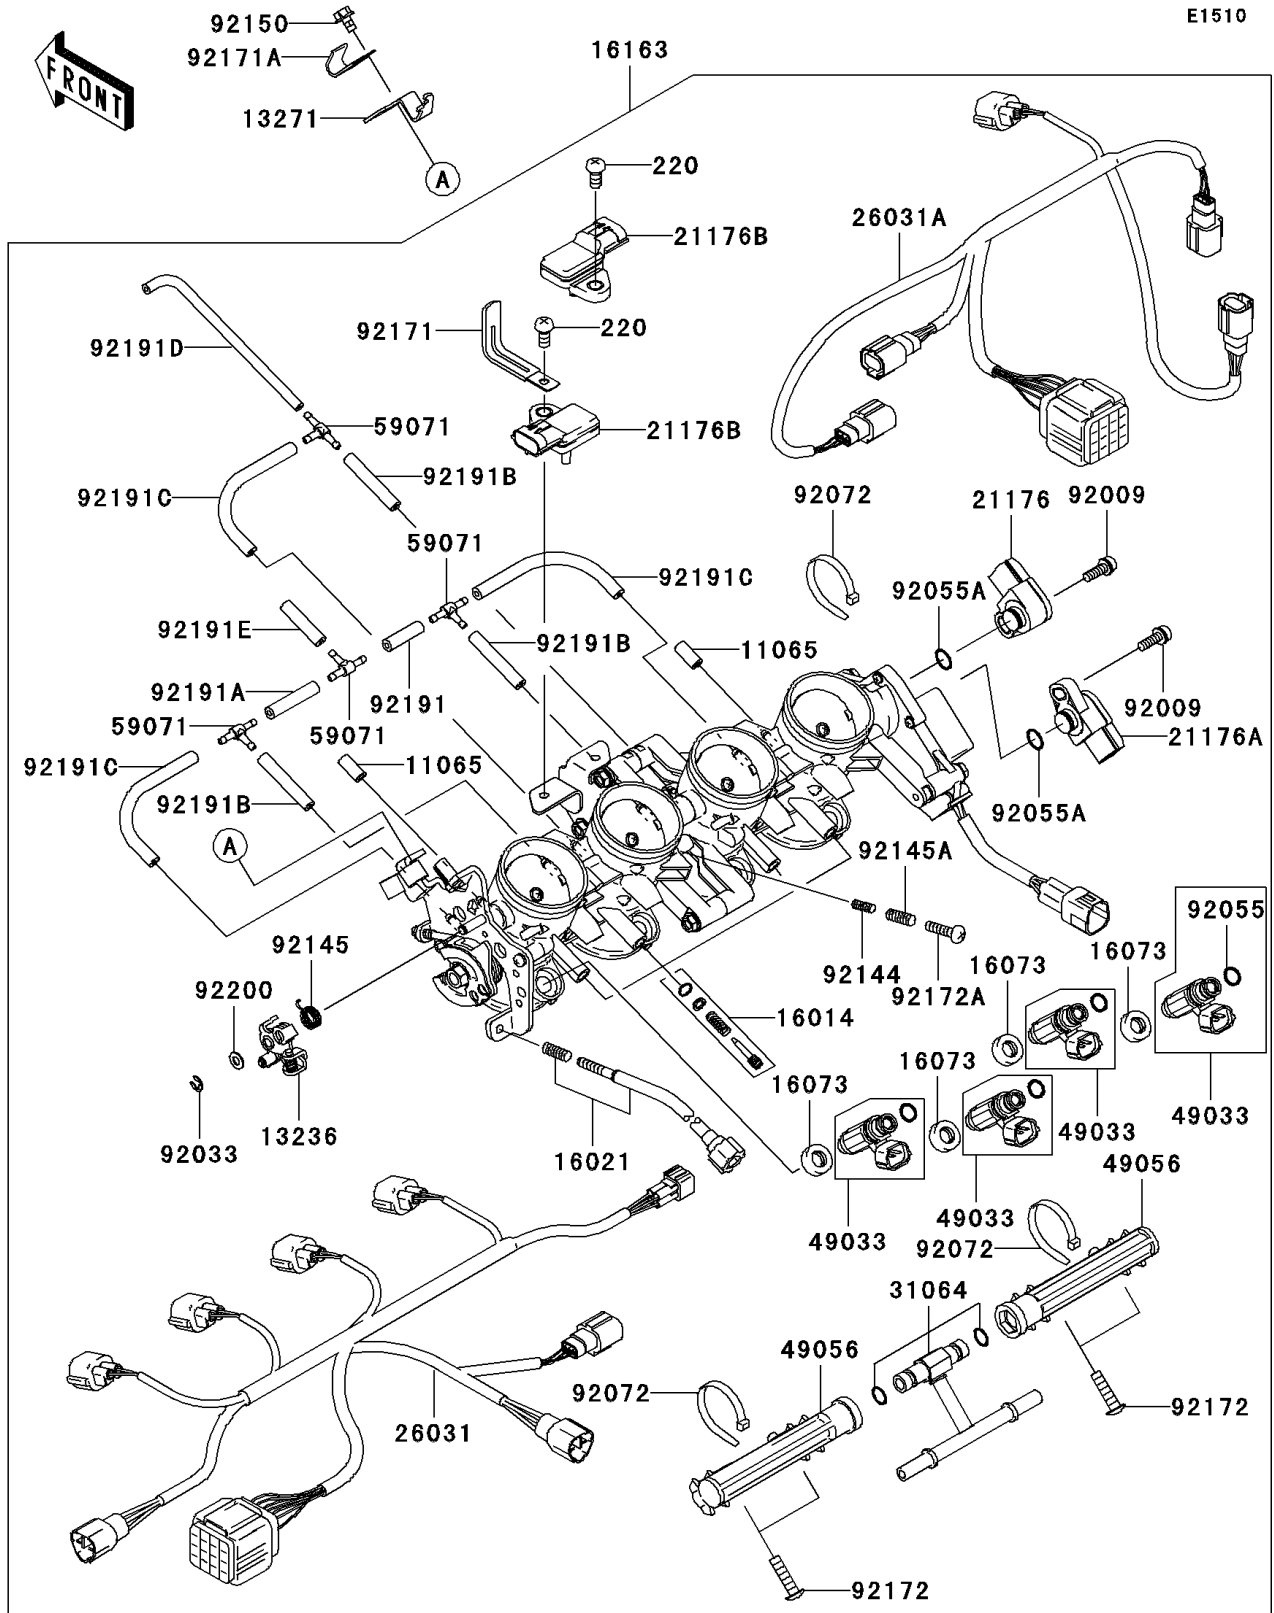

2004 Ninja® ZX™-6RR PARTS DIAGRAM

Throttle

2004 Ninja® ZX™ -6RR PARTS LIST

Throttle

ITEM NAME	PART NUMBER	QUANTITY
SCREW-PAN-CROS,6X12 (Ref # 220)	220C0612	2
CAP (Ref # 11065)	11065-0018	2
LEVER-COMP,FAST IDLE (Ref # 13236)	13236-0014	1
PLATE (Ref # 13271)	13271-0098	1
SCREW-PILOT AIR (Ref # 16014)	16014-0002	4
SCREW-THROTTLE STOP (Ref # 16021)	16021-0001	1
INSULATOR (Ref # 16073)	16073-3707	4
THROTTLE-ASSY (Ref # 16163)	16163-0036	1
SENSOR,TPS (Ref # 21176)	21176-0001	1
SENSOR,TPS (Ref # 21176A)	21176-0002	1
SENSOR (Ref # 21176B)	21176-1118	2
HARNESS (Ref # 26031)	26031-0146	1
HARNESS (Ref # 26031A)	26031-1081	1
PIPE-COMP,FUEL (Ref # 31064)	31064-0018	1
NOZZLE-INJECTION (Ref # 49033)	49033-0006	4
PIPE-INJECTION (Ref # 49056)	49056-0001	2
JOINT,3WAY,T (Ref # 59071)	59071-3752	4
SCREW,THROTTLE SENSOR (Ref # 92009)	92009-1981	2
RING-SNAP,FAST IDLE (Ref # 92033)	92033-0004	1
RING-O,INJECTION NOZZLE (Ref # 92055)	92055-1622	4
RING-O (Ref # 92055A)	92055-1671	2
BAND,SUB-HARNESS (Ref # 92072)	92072-0012	3
SPRING,THROTTLE ADJUST LWR (Ref # 92144)	92144-1451	1
SPRING,FAST IDLE (Ref # 92145)	92145-0054	1
SPRING,THROTTLE SYNCRO (Ref # 92145A)	92145-0055	1
BOLT,5X8 (Ref # 92150)	92150-1406	1
CLAMP (Ref # 92171)	92171-0112	1
CLAMP (Ref # 92171A)	92171-1539	1
SCREW,PIPE INJECTION (Ref # 92172)	92172-0064	4

2004 Ninja® ZX™ -6RR PARTS LIST

Throttle

ITEM NAME	PART NUMBER	QUANTITY
SCREW,THROTTLE SYNCRO (Ref # 92172A)	92172-0065	1
TUBE,3X7X25 (Ref # 92191)	92191-0020	1
TUBE,3X7X35 (Ref # 92191A)	92191-0021	1
TUBE,3X7X40 (Ref # 92191B)	92191-0022	3
TUBE,3X7X100 (Ref # 92191C)	92191-0023	3
TUBE,3X7X153 (Ref # 92191D)	92191-0024	1
TUBE,3X7X30 (Ref # 92191E)	92191-0025	1
WASHER,FAST IDLE (Ref # 92200)	92200-0033	1