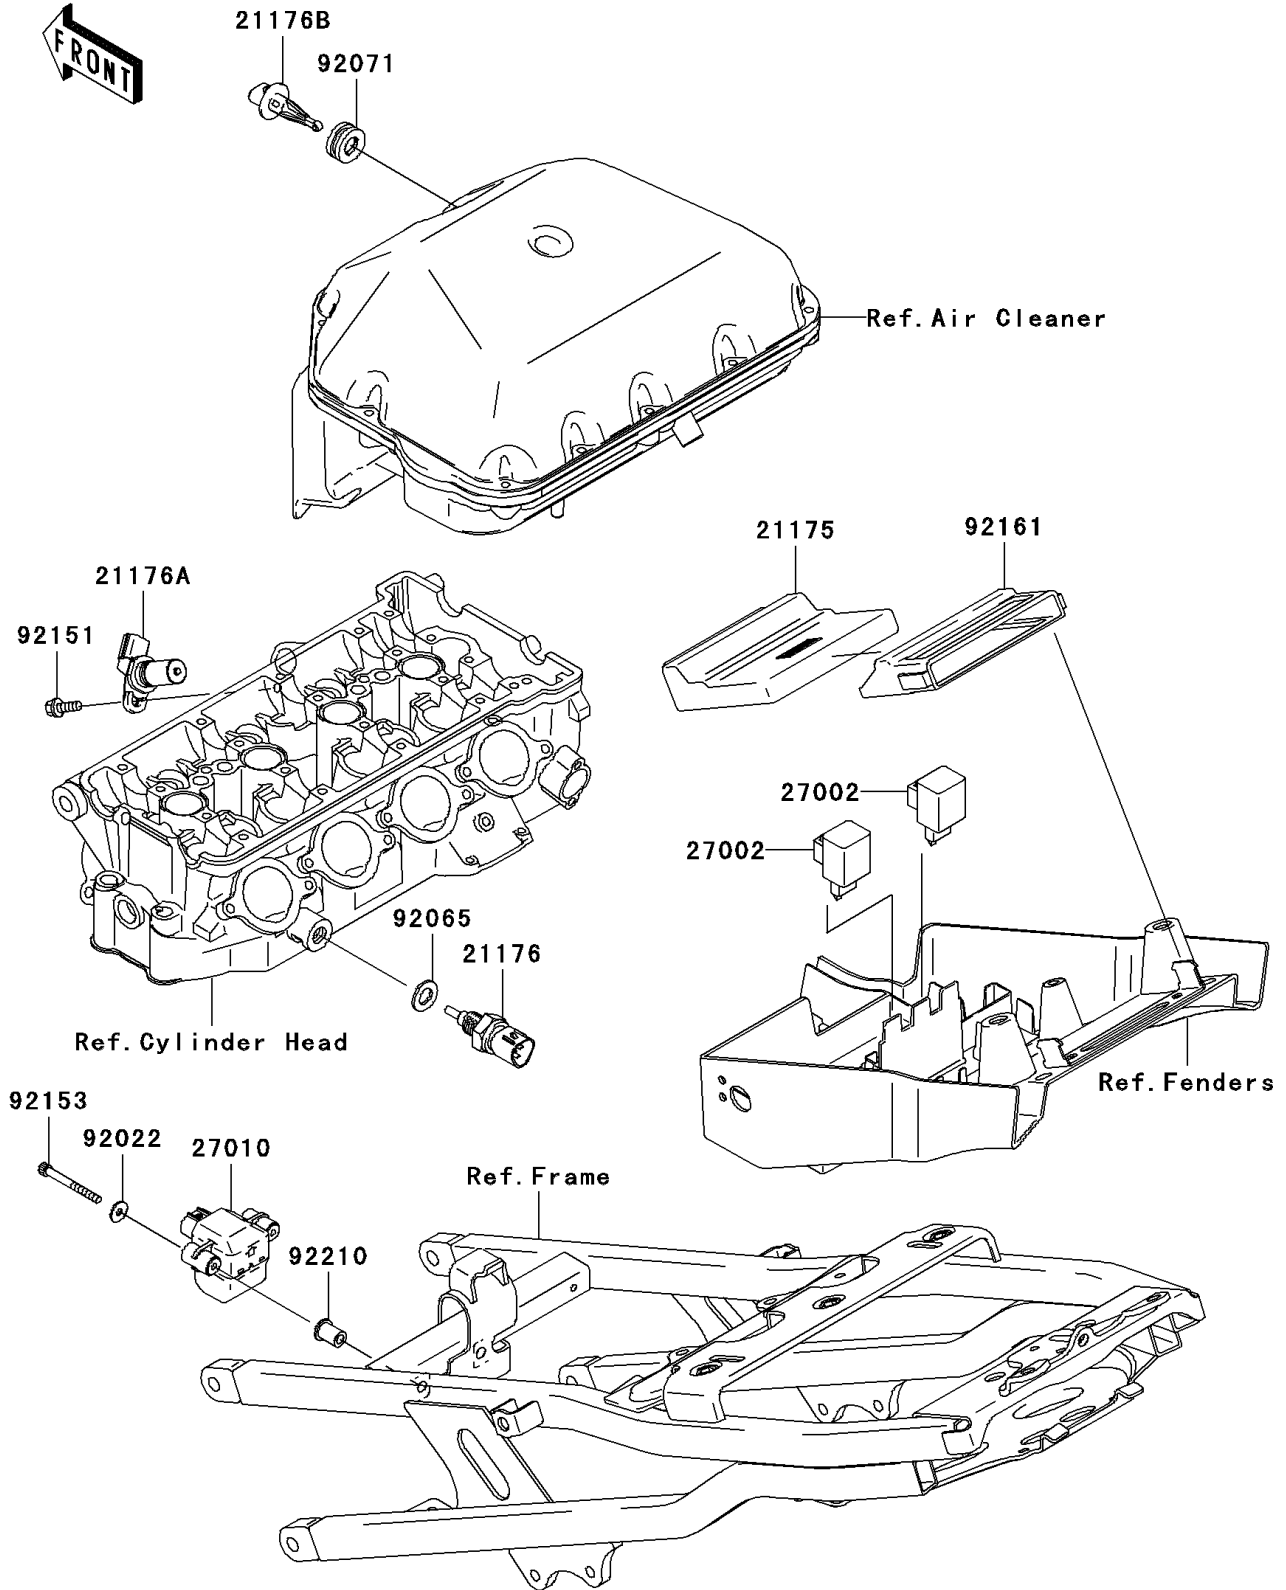

2004 Ninja® ZX™-6RR PARTS DIAGRAM

Fuel Injection

E1530

2004 Ninja[®] ZX[™]-6RR PARTS LIST

Fuel Injection

ITEM NAME	PART NUMBER	QUANTITY
CONTROL UNIT-ELECTRONIC (Ref # 21175)	21175-0039	1
SENSOR,WATER TEMP (Ref # 21176)	21176-1120	1
SENSOR,CAM SENSOR (Ref # 21176A)	21176-1121	1
SENSOR,AIR TEMP (Ref # 21176B)	21176-2106	1
RELAY-ASSY (Ref # 27002)	27002-1062	2
SWITCH (Ref # 27010)	27010-0007	1
WASHER,4.3X12.5X1 (Ref # 92022)	92022-1949	2
GASKET,12X22X2 (Ref # 92065)	92065-097	1
GROMMET (Ref # 92071)	92071-2140	1
BOLT,6X16 (Ref # 92151)	92151-1774	1
BOLT,4X40 (Ref # 92153)	92153-0769	2
DAMPER (Ref # 92161)	92161-0130	1
NUT,4MM (Ref # 92210)	92210-0067	2