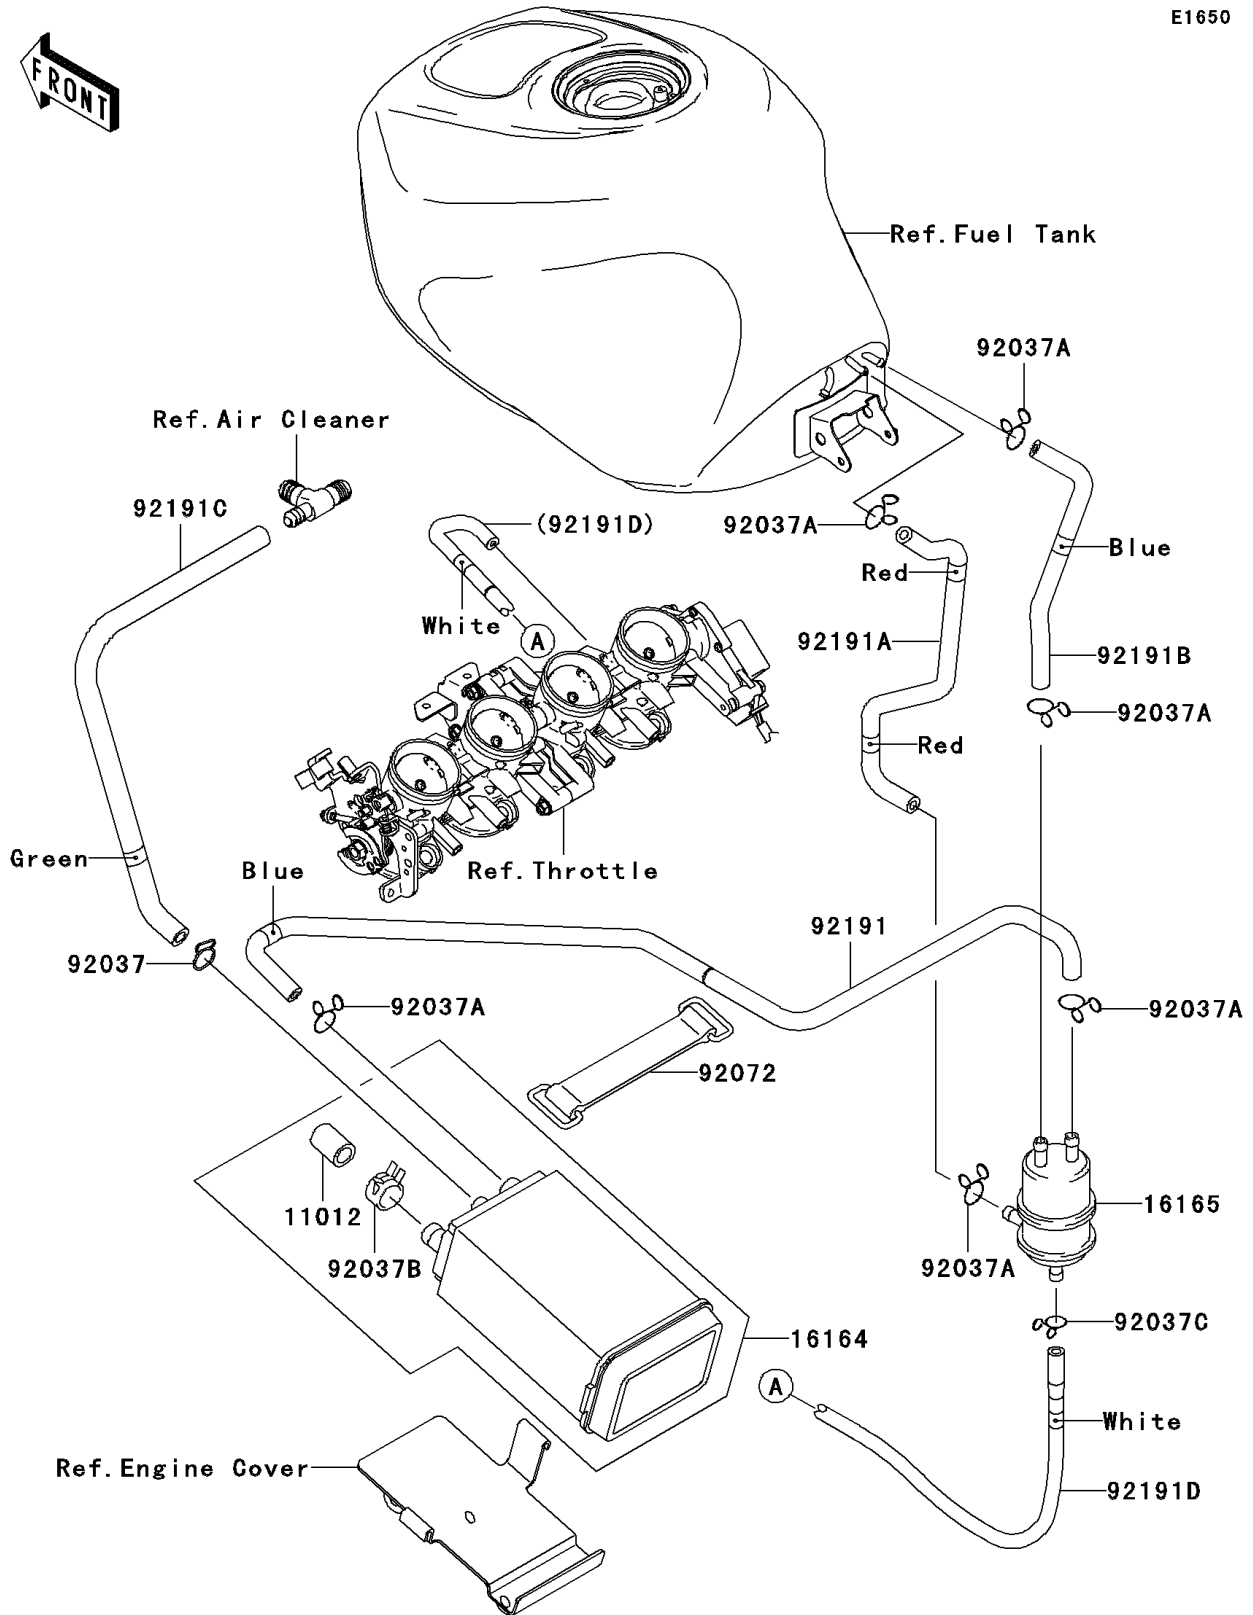

2004 Ninja® ZX™ -6RR PARTS DIAGRAM

Fuel Evaporative System(CA)

E1650

2004 Ninja® ZX™ -6RR PARTS LIST

Fuel Evaporative System(CA)

ITEM NAME	PART NUMBER	QUANTITY
CAP,CANISTER (Ref # 11012)	11012-1388	1
CANISTER (Ref # 16164)	16164-1054	1
SEPARATOR (Ref # 16165)	16165-1070	1
CLAMP,HOSE (Ref # 92037)	92037-1104	1
CLAMP,TUBE (Ref # 92037A)	92037-147	6
CLAMP,CANISTER (Ref # 92037B)	92037-1512	1
CLAMP (Ref # 92037C)	92037-1712	1
BAND (Ref # 92072)	92072-1384	1
TUBE,SEPARATER-CANISTER,BLUE (Ref # 92191)	92191-0016	1
TUBE,SEPARATER-TANK,RED (Ref # 92191A)	92191-1807	1
TUBE,TANK-SEPARATER,BLUE (Ref # 92191B)	92191-1808	1
TUBE,CANISTER-FITTING,GREEN (Ref # 92191C)	92191-1810	1
TUBE,SEPARATER-THROTTLE,WHITE (Ref # 92191D)	92191-1811	1