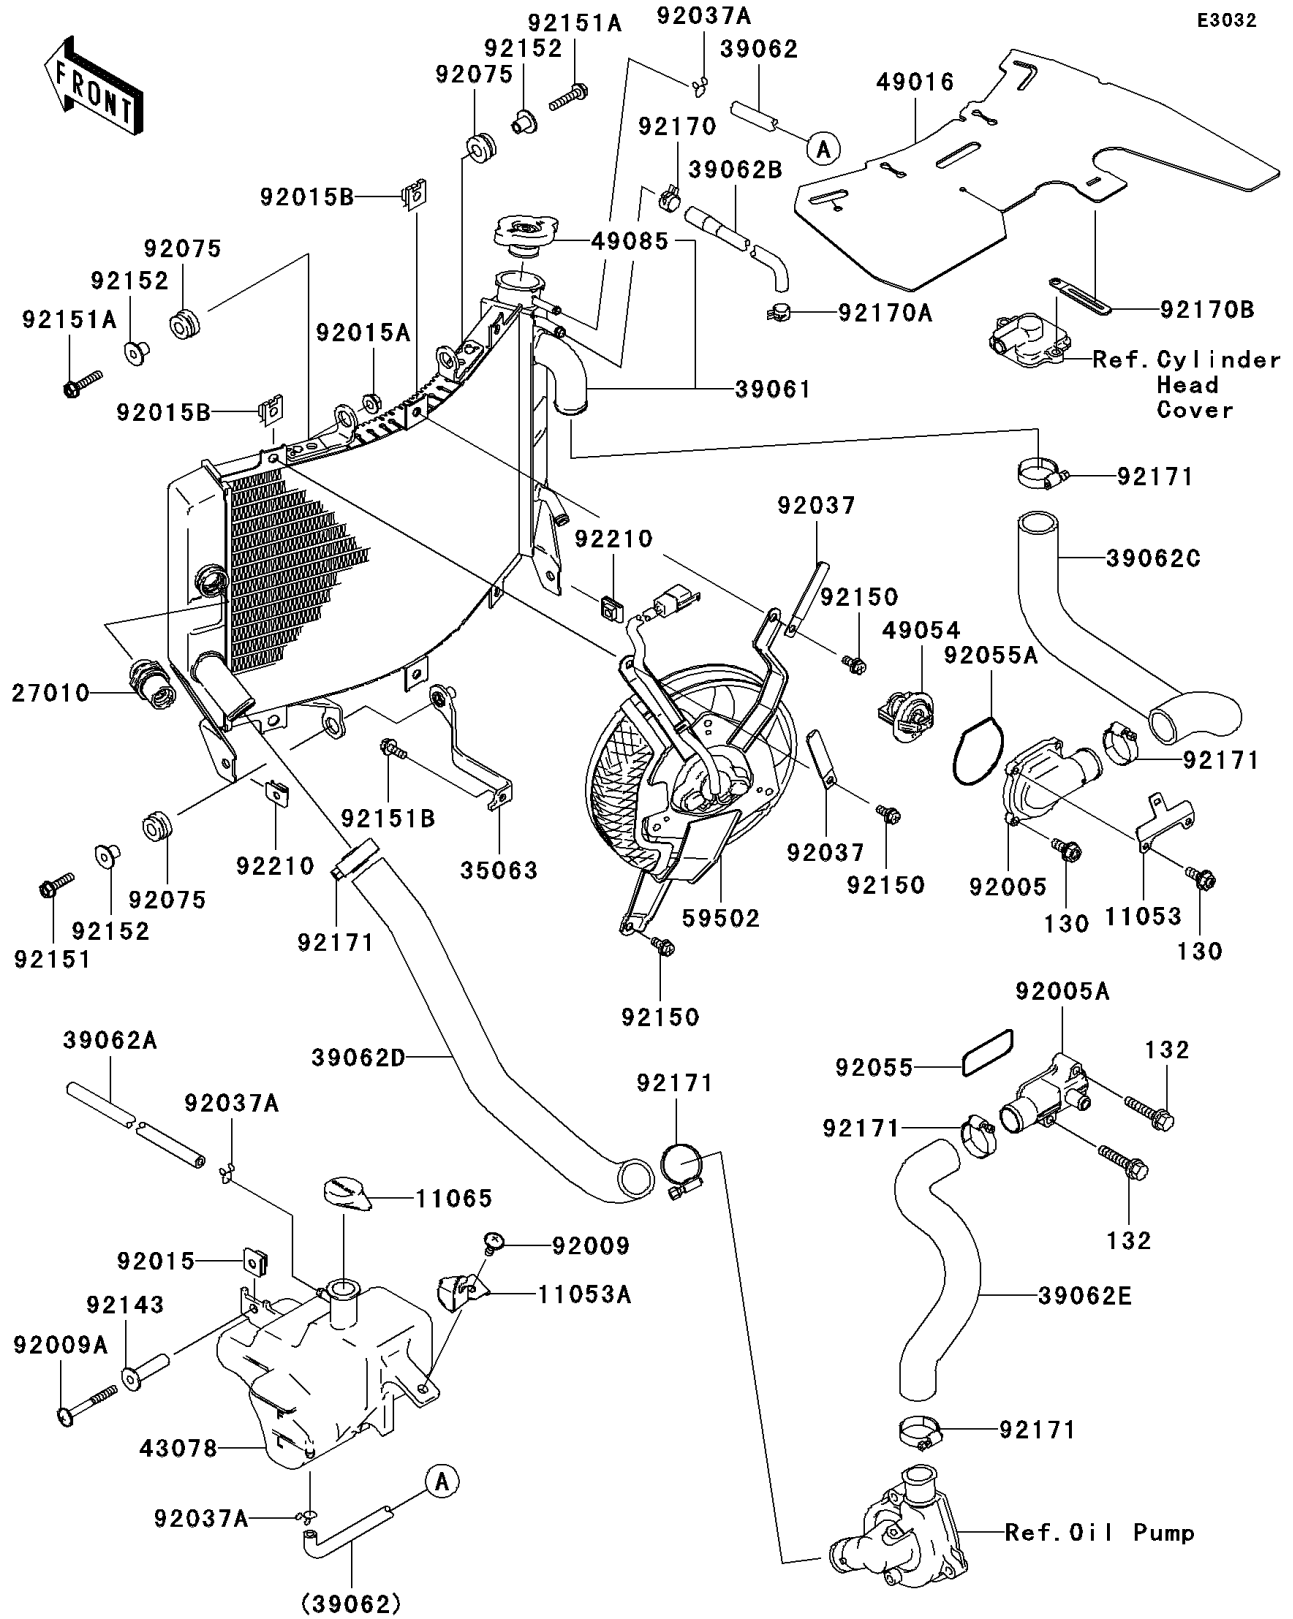

2004 Ninja® ZX™-6RR PARTS DIAGRAM

Radiator

2004 Ninja® ZX™ -6RR PARTS LIST

Radiator

ITEM NAME	PART NUMBER	QUANTITY
BRACKET (Ref # 11053)	11053-0129	1
BRACKET (Ref # 11053A)	11053-1231	1
CAP,COOLANT (Ref # 11065)	11065-1093	1
SWITCH (Ref # 27010)	27010-1443	1
STAY (Ref # 35063)	35063-1267	1
RADIATOR-ASSY (Ref # 39061)	39061-0010	1
HOSE-COOLING,5.5X10.5X717 (Ref # 39062)	39062-0015	1
HOSE-COOLING (Ref # 39062A)	39062-1208	1
HOSE-COOLING (Ref # 39062B)	39062-1742	1
HOSE-COOLING,HEAD-RADIATOR (Ref # 39062C)	39062-1913	1
HOSE-COOLING,RADIATOR-PUMP (Ref # 39062D)	39062-1932	1
HOSE-COOLING,PUMP-CYLINDER (Ref # 39062E)	39062-1933	1
RESERVOIR (Ref # 43078)	43078-1186	1
COVER-SEAL (Ref # 49016)	49016-0002	1
THERMOSTAT (Ref # 49054)	49054-1067	1
CAP-ASSY-PRESSURE (Ref # 49085)	49085-1066	1
FAN-ASSY (Ref # 59502)	59502-0001	1
FITTING,THERMOSTAT (Ref # 92005)	92005-1275	1
FITTING,CYLINDER (Ref # 92005A)	92005-1343	1
SCREW,6X16 (Ref # 92009)	92009-1817	1
SCREW,6X56 (Ref # 92009A)	92009-1829	1
NUT,6MM (Ref # 92015)	92015-1094	1
NUT,FLANGED,6MM,BLACK (Ref # 92015A)	92015-1233	1
NUT (Ref # 92015B)	92015-1487	3
CLAMP,L=60 (Ref # 92037)	92037-1069	2
CLAMP,TUBE (Ref # 92037A)	92037-147	3
RING-O (Ref # 92055)	92055-1402	1
RING-O,THERMOSTAT CAP (Ref # 92055A)	92055-1699	1
DAMPER,RUBBER (Ref # 92075)	92075-1123	3

2004 Ninja® ZX™-6RR PARTS LIST

Radiator

ITEM NAME	PART NUMBER	QUANTITY
COLLAR (Ref # 92143)	92143-1428	1
BOLT,6X12 (Ref # 92150)	92150-1186	3
BOLT,6X25 (Ref # 92151)	92151-1225	1
BOLT,6X30 (Ref # 92151A)	92151-1228	2
BOLT,6X16 (Ref # 92151B)	92151-1774	1
COLLAR (Ref # 92152)	92152-1074	3
CLAMP (Ref # 92170)	92170-1167	1
CLAMP (Ref # 92170A)	92170-1493	1
CLAMP (Ref # 92170B)	92170-1514	1
CLAMP (Ref # 92171)	92171-0179	6
NUT (Ref # 92210)	92210-0010	2
BOLT-FLANGED (Ref # 130)	130J0514	4
BOLT-FLANGED-SMALL (Ref # 132)	132J0630	2