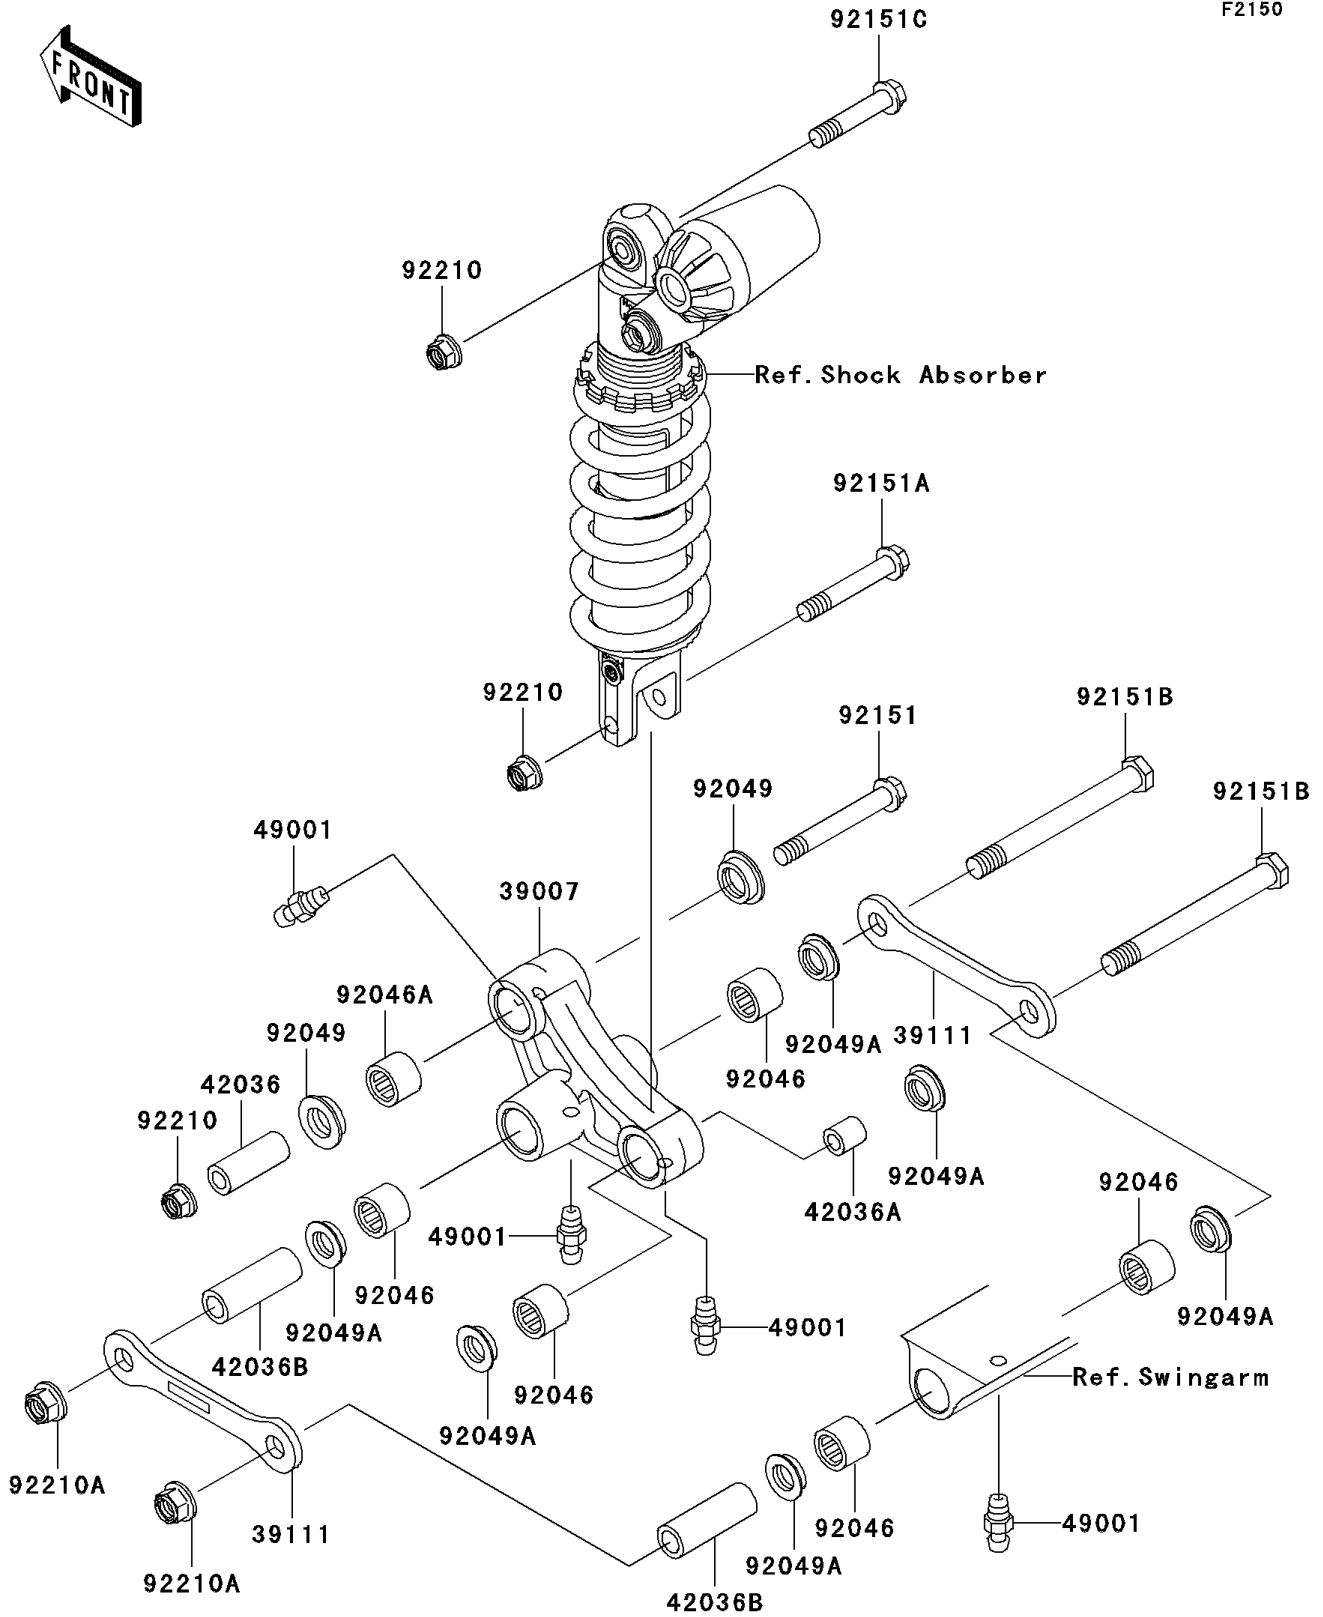

2004 Ninja® ZX™ -6RR PARTS DIAGRAM

Rear Suspension

F2150

2004 Ninja® ZX™ -6RR PARTS LIST

Rear Suspension

ITEM NAME	PART NUMBER	QUANTITY
ARM-SUSP,UNI TRAK (Ref # 39007)	39007-1287	1
ROD-TIE,SUSPENSION (Ref # 39111)	39111-1163	2
SLEEVE,10.1X17X44.5 (Ref # 42036)	42036-1342	1
SLEEVE,10.1X18X32 (Ref # 42036A)	42036-1344	1
SLEEVE,12.1X18X90 (Ref # 42036B)	42036-1360	2
NIPPLE-GREASE (Ref # 49001)	49001-0001	4
BEARING-NEEDLE,SFYZM182417 (Ref # 92046)	92046-1272	5
BEARING-NEEDLE,SFYZM172425 (Ref # 92046A)	92046-1273	1
SEAL-OIL,MHA17245.7F (Ref # 92049)	92049-1223	2
SEAL-OIL,KCR MF018N1 (Ref # 92049A)	92049-1493	6
BOLT,FLANGED,10X77 (Ref # 92151)	92151-1600	1
BOLT,FLANGED,10X62 (Ref # 92151A)	92151-1601	1
BOLT,12X117 (Ref # 92151B)	92151-1684	2
BOLT,FLANGED,10X51 (Ref # 92151C)	92151-1798	1
NUT,LOCK,FLANGED,10MM (Ref # 92210)	92210-1139	3
NUT,LOCK,FLANGED,12MM (Ref # 92210A)	92210-1150	2