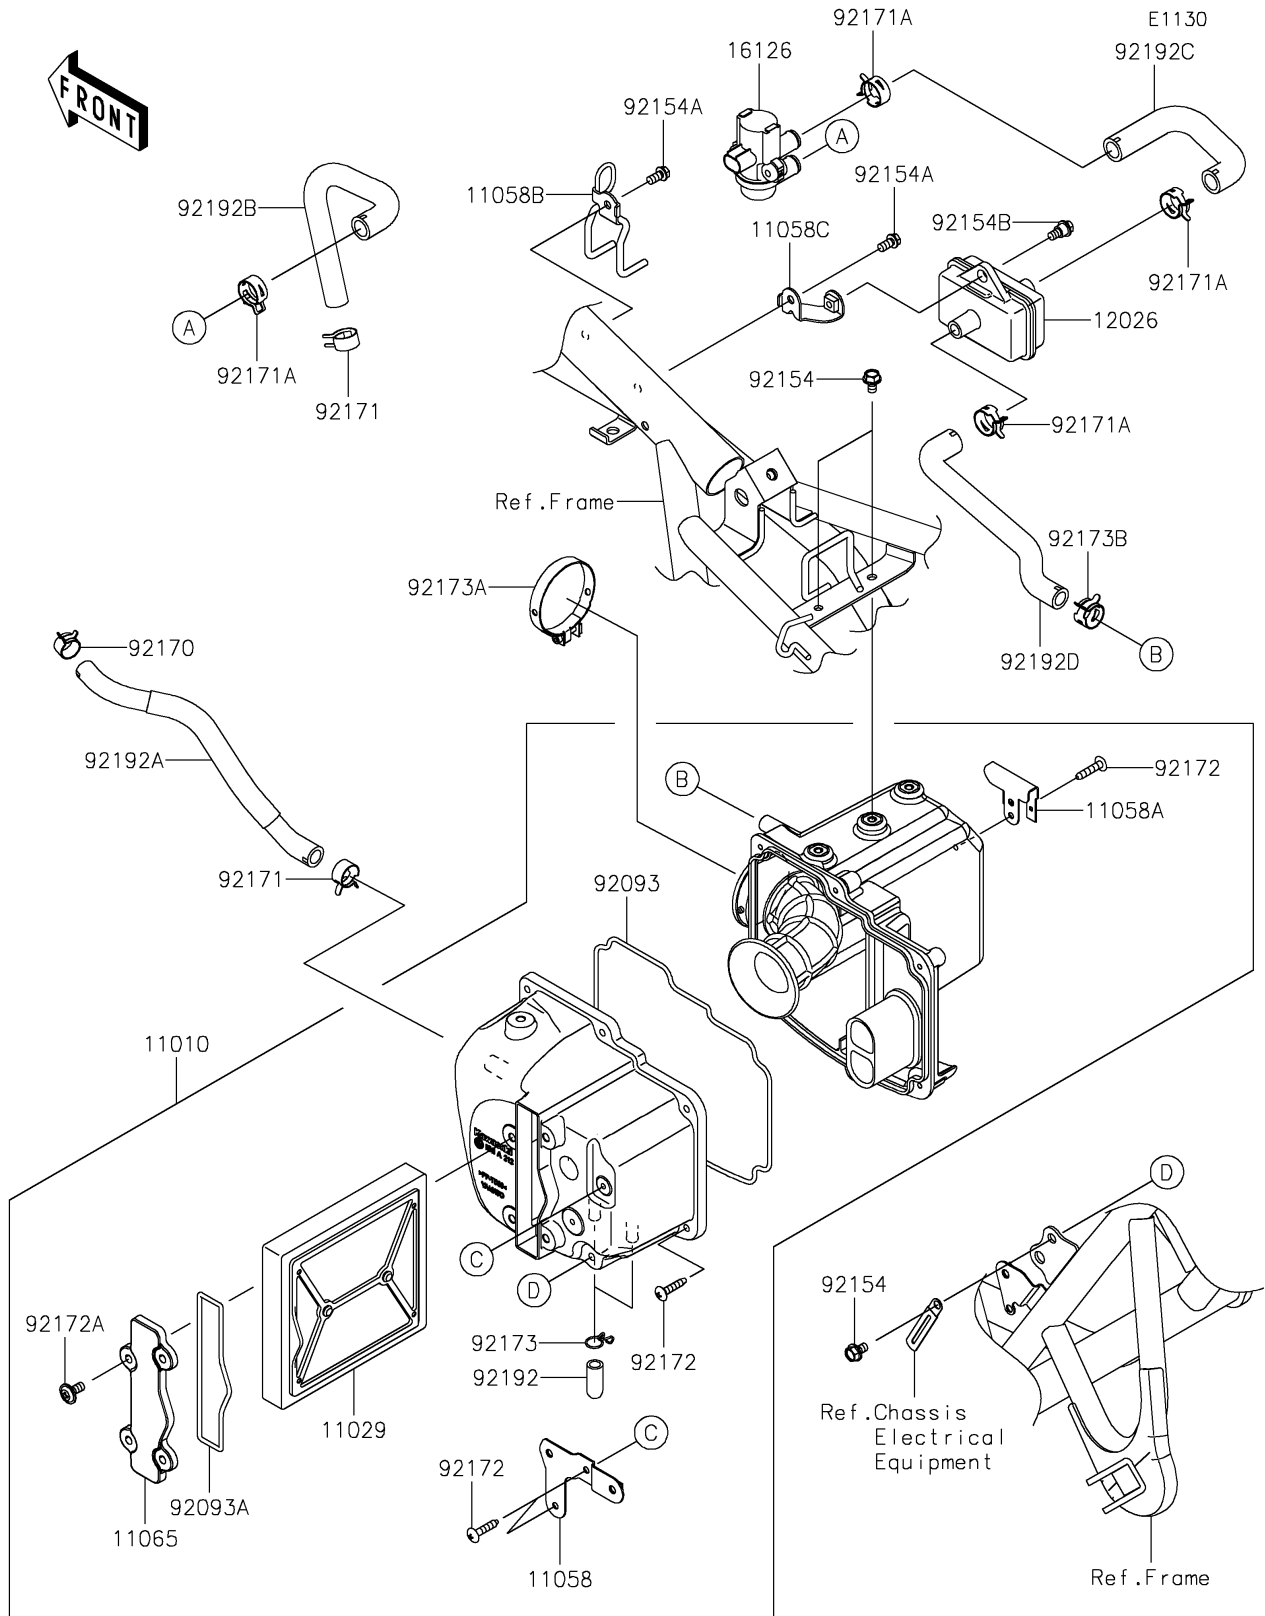

2025 W230 ABS PARTS DIAGRAM

Air Cleaner

2025 W230 ABS PARTS LIST

Air Cleaner

ITEM NAME	PART NUMBER	QUANTITY
FILTER-ASSY-AIR (Ref # 11010)	11010-1848	1
ELEMENT-ASSY-AIR FILTER (Ref # 11029)	11029-0739	1
BRACKET (Ref # 11058)	11058-1419	1
BRACKET (Ref # 11058A)	11058-1420	1
BRACKET,ASWV (Ref # 11058B)	11058-1421	1
BRACKET,CHAMBER (Ref # 11058C)	11058-1422	1
CAP (Ref # 11065)	11065-1458	1
CHAMBER (Ref # 12026)	12026-0027	1
VALVE,AIR SWITCH (Ref # 16126)	16126-0750	1
SEAL (Ref # 92093)	92093-0805	1
SEAL (Ref # 92093A)	92093-0806	1
BOLT,FLANGED,6X10 (Ref # 92154)	92154-2939	3
BOLT,FLANGED,6X12 (Ref # 92154A)	92154-3753	2
BOLT,SHOULDER,6X14 (Ref # 92154B)	92154-7499	1
CLAMP (Ref # 92170)	92170-1434	1
CLAMP (Ref # 92171)	92171-0533	2
CLAMP,18.8MM (Ref # 92171A)	92171-2056	4
SCREW,5X25 (Ref # 92172)	92172-0891	9
SCREW,6X14 (Ref # 92172A)	92172-1554	4
CLAMP (Ref # 92173)	92173-1714	2
CLAMP (Ref # 92173A)	92173-2191	1
CLAMP (Ref # 92173B)	92173-2344	1
TUBE,DRAIN CLEAN (Ref # 92192)	92192-1744	2
TUBE,BREATHER (Ref # 92192A)	92192-2735	1
TUBE,ASWV-HEAD (Ref # 92192B)	92192-2736	1
TUBE,ASWV-CHAMBER (Ref # 92192C)	92192-2737	1
TUBE,CHAMBER-A/C (Ref # 92192D)	92192-2738	1