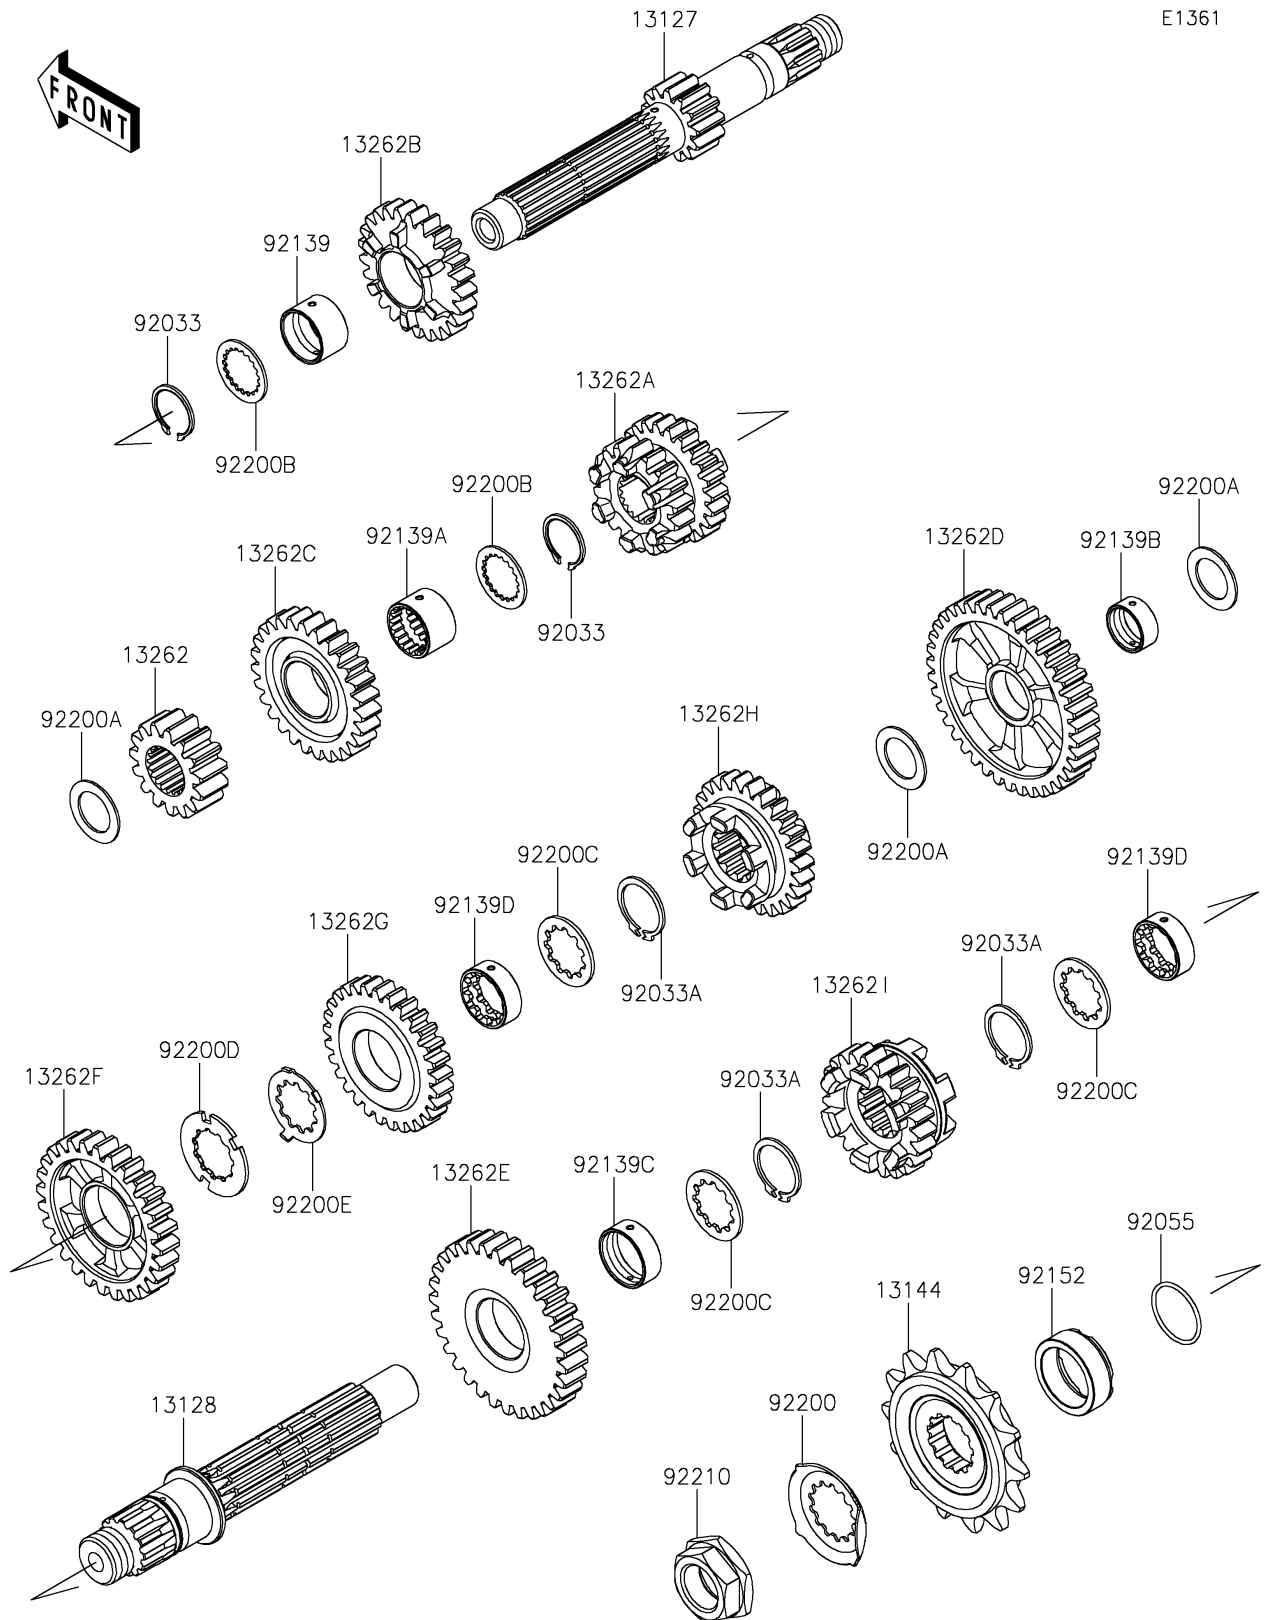

2025 W230 ABS PARTS DIAGRAM

Transmission

E1361

2025 W230 ABS PARTS LIST

Transmission

ITEM NAME	PART NUMBER	QUANTITY
SHAFT-TRANSMISSION INPUT (Ref # 13127)	13127-0698	1
SHAFT-TRANSMISSION OUTPUT (Ref # 13128)	13128-0712	1
SPROCKET-OUTPUT,14T (Ref # 13144)	13144-0577	1
GEAR,INPUT 2ND,15T (Ref # 13262)	13262-1368	1
GEAR,INPUT 3RD&4TH,18T&23T (Ref # 13262A)	13262-1369	1
GEAR,INPUT 5TH,25T (Ref # 13262B)	13262-1370	1
GEAR,INPUT 6TH,27T (Ref # 13262C)	13262-1371	1
GEAR,OUTPUT LOW,39T (Ref # 13262D)	13262-1372	1
GEAR,OUTPUT 2ND,31T (Ref # 13262E)	13262-1373	1
GEAR,OUTPUT 3RD,28T (Ref # 13262F)	13262-1374	1
GEAR,OUTPUT 4TH,29T (Ref # 13262G)	13262-1375	1
GEAR,OUTPUT 5TH,26T (Ref # 13262H)	13262-1376	1
GEAR,OUTPUT 6TH,23T (Ref # 13262I)	13262-1377	1
RING-SNAP (Ref # 92033)	92033-0798	2
RING-SNAP (Ref # 92033A)	92033-0799	3
RING-O,21.5X1.5 (Ref # 92055)	92055-1787	1
BUSHING,20X23X14 (Ref # 92139)	92139-0917	1
BUSHING,17.9X23X14.5 (Ref # 92139A)	92139-0918	1
BUSHING,17X20X8.5 (Ref # 92139B)	92139-0919	1
BUSHING,22X25X8.5 (Ref # 92139C)	92139-0920	1
BUSHING,18.7X25X8.6 (Ref # 92139D)	92139-0921	2
COLLAR (Ref # 92152)	92152-1350	1
WASHER (Ref # 92200)	92200-1720	1
WASHER,17.2X26X1 (Ref # 92200A)	92200-2223	3
WASHER,20X26X1.2 (Ref # 92200B)	92200-2224	2
WASHER,22.3X29X1.5 (Ref # 92200C)	92200-2226	3
WASHER (Ref # 92200D)	92200-2227	1
WASHER (Ref # 92200E)	92200-2228	1
NUT,20MM (Ref # 92210)	92210-0850	1