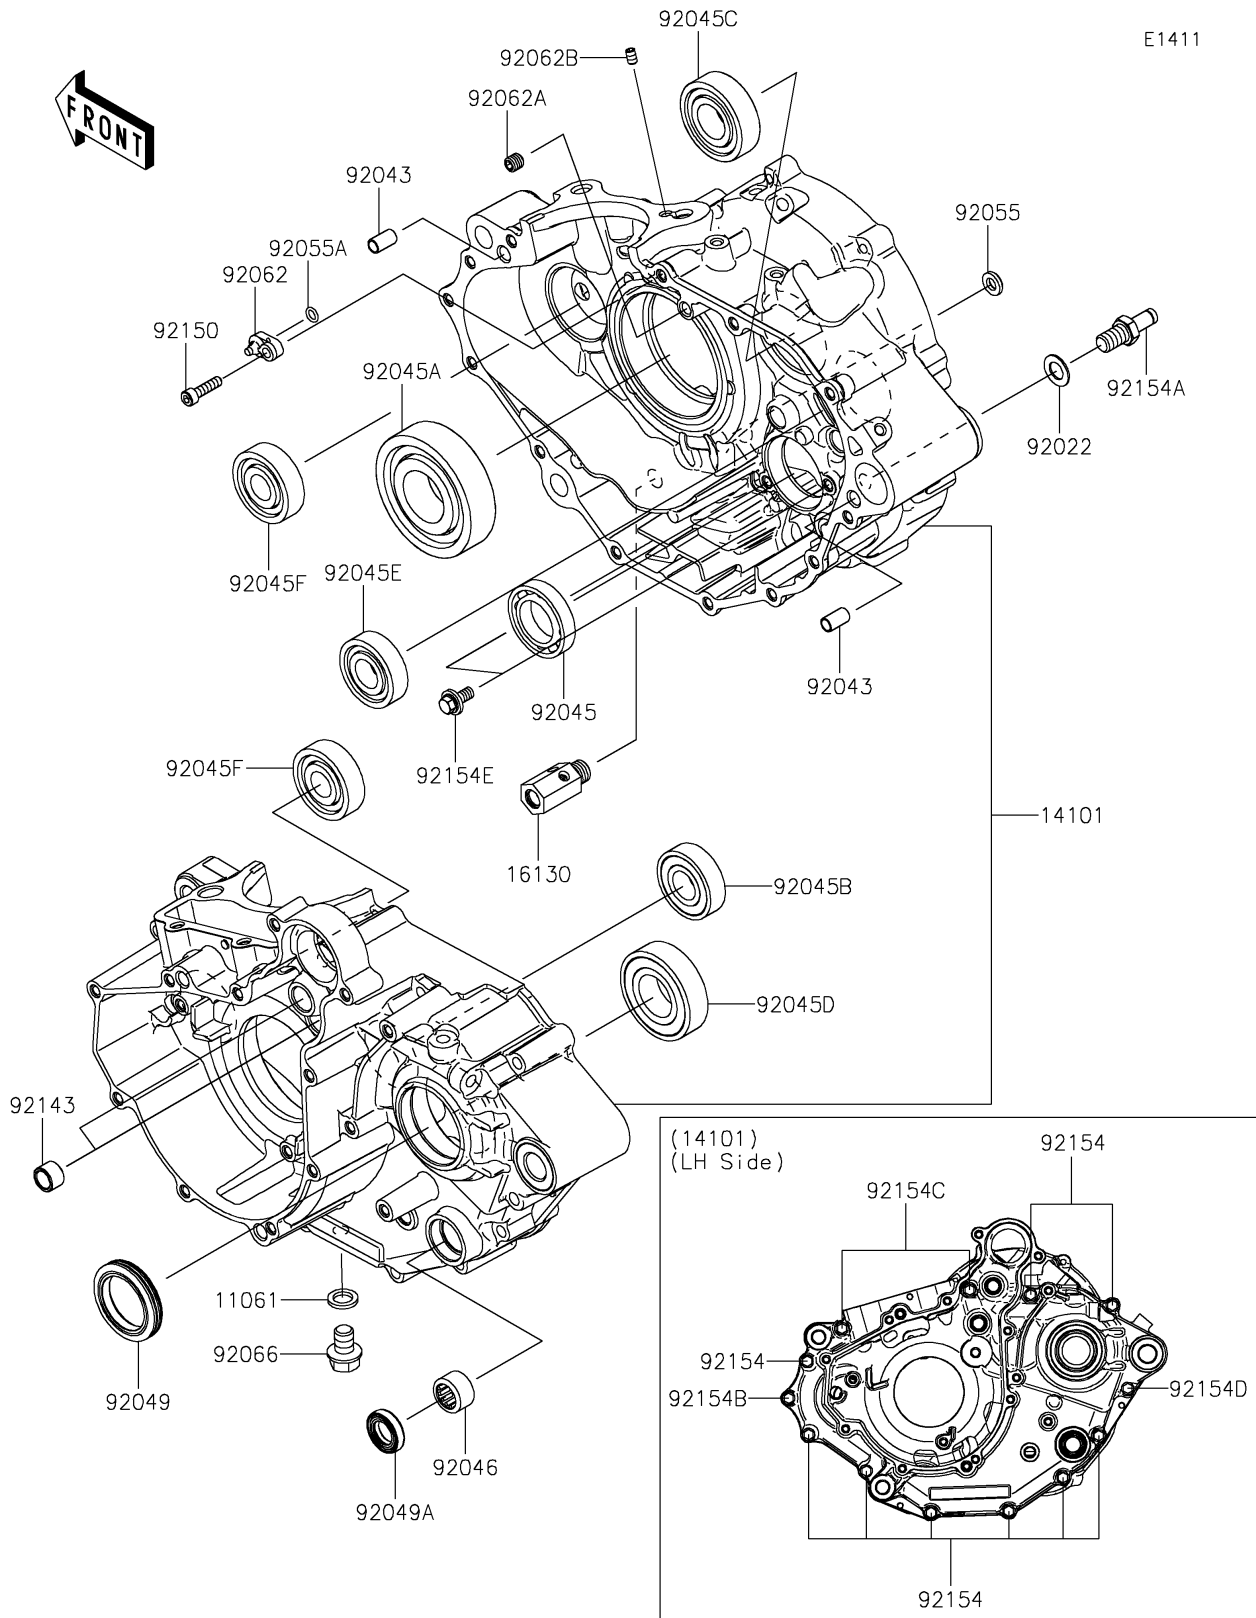

# 2025 W230 ABS PARTS DIAGRAM

Crankcase

## 2025 W230 ABS PARTS LIST

### Crankcase

ITEM NAME	PART NUMBER	QUANTITY
GASKET,10.5X16X2 (Ref # 11061)	11061-0222	1
SET-CRANKCASE (Ref # 14101)	14101-0035	1
VALVE-ASSY-RELIEF (Ref # 16130)	16130-0002	1
WASHER,10.2X18X1.0,SK5 (Ref # 92022)	92022-1415	1
PIN,6.2X8X14 (Ref # 92043)	92043-1741	2
BEARING-BALL,25X42X9 (Ref # 92045)	92045-0881	1
BEARING-BALL,6306CM (Ref # 92045A)	92045-0907	1
BEARING-BALL,6203NSE9C3 (Ref # 92045B)	92045-0908	1
BEARING-BALL,6204C3 (Ref # 92045C)	92045-0909	1
BEARING-BALL,6205NSE9C3 (Ref # 92045D)	92045-0910	1
BEARING-BALL,6203C3 (Ref # 92045E)	92045-0911	1
BEARING-BALL,6302CS13 (Ref # 92045F)	92045-0912	2
BEARING-NEEDLE,HK1412FM (Ref # 92046)	92046-0043	1
SEAL-OIL,32X45X7.5 (Ref # 92049)	92049-0825	1
SEAL-OIL,TC14245 (Ref # 92049A)	92049-1520	1
RING-O,OD=13 (Ref # 92055)	92055-074	1
RING-O,5.5X1.5 (Ref # 92055A)	92055-1339	1
NOZZLE (Ref # 92062)	92062-0050	1
NOZZLE,8X8 (Ref # 92062A)	92062-0567	1
NOZZLE,6X8,SILVER (Ref # 92062B)	92062-1081	1
PLUG,DRAIN (Ref # 92066)	92066-0978	1
COLLAR (Ref # 92143)	92143-1263	2
BOLT,SOCKET,5X20 (Ref # 92150)	92150-1019	1
BOLT,6X50 (Ref # 92154)	92154-1168	9
BOLT,RETURN SPRING (Ref # 92154A)	92154-1306	1
BOLT,FLANGED,6X30 (Ref # 92154B)	92154-2758	1
BOLT,FLANGED,6X70 (Ref # 92154C)	92154-2764	2
BOLT,FLANGED,6X65 (Ref # 92154D)	92154-2766	1
BOLT,W/WASHER,6X14 (Ref # 92154E)	92154-7475	2