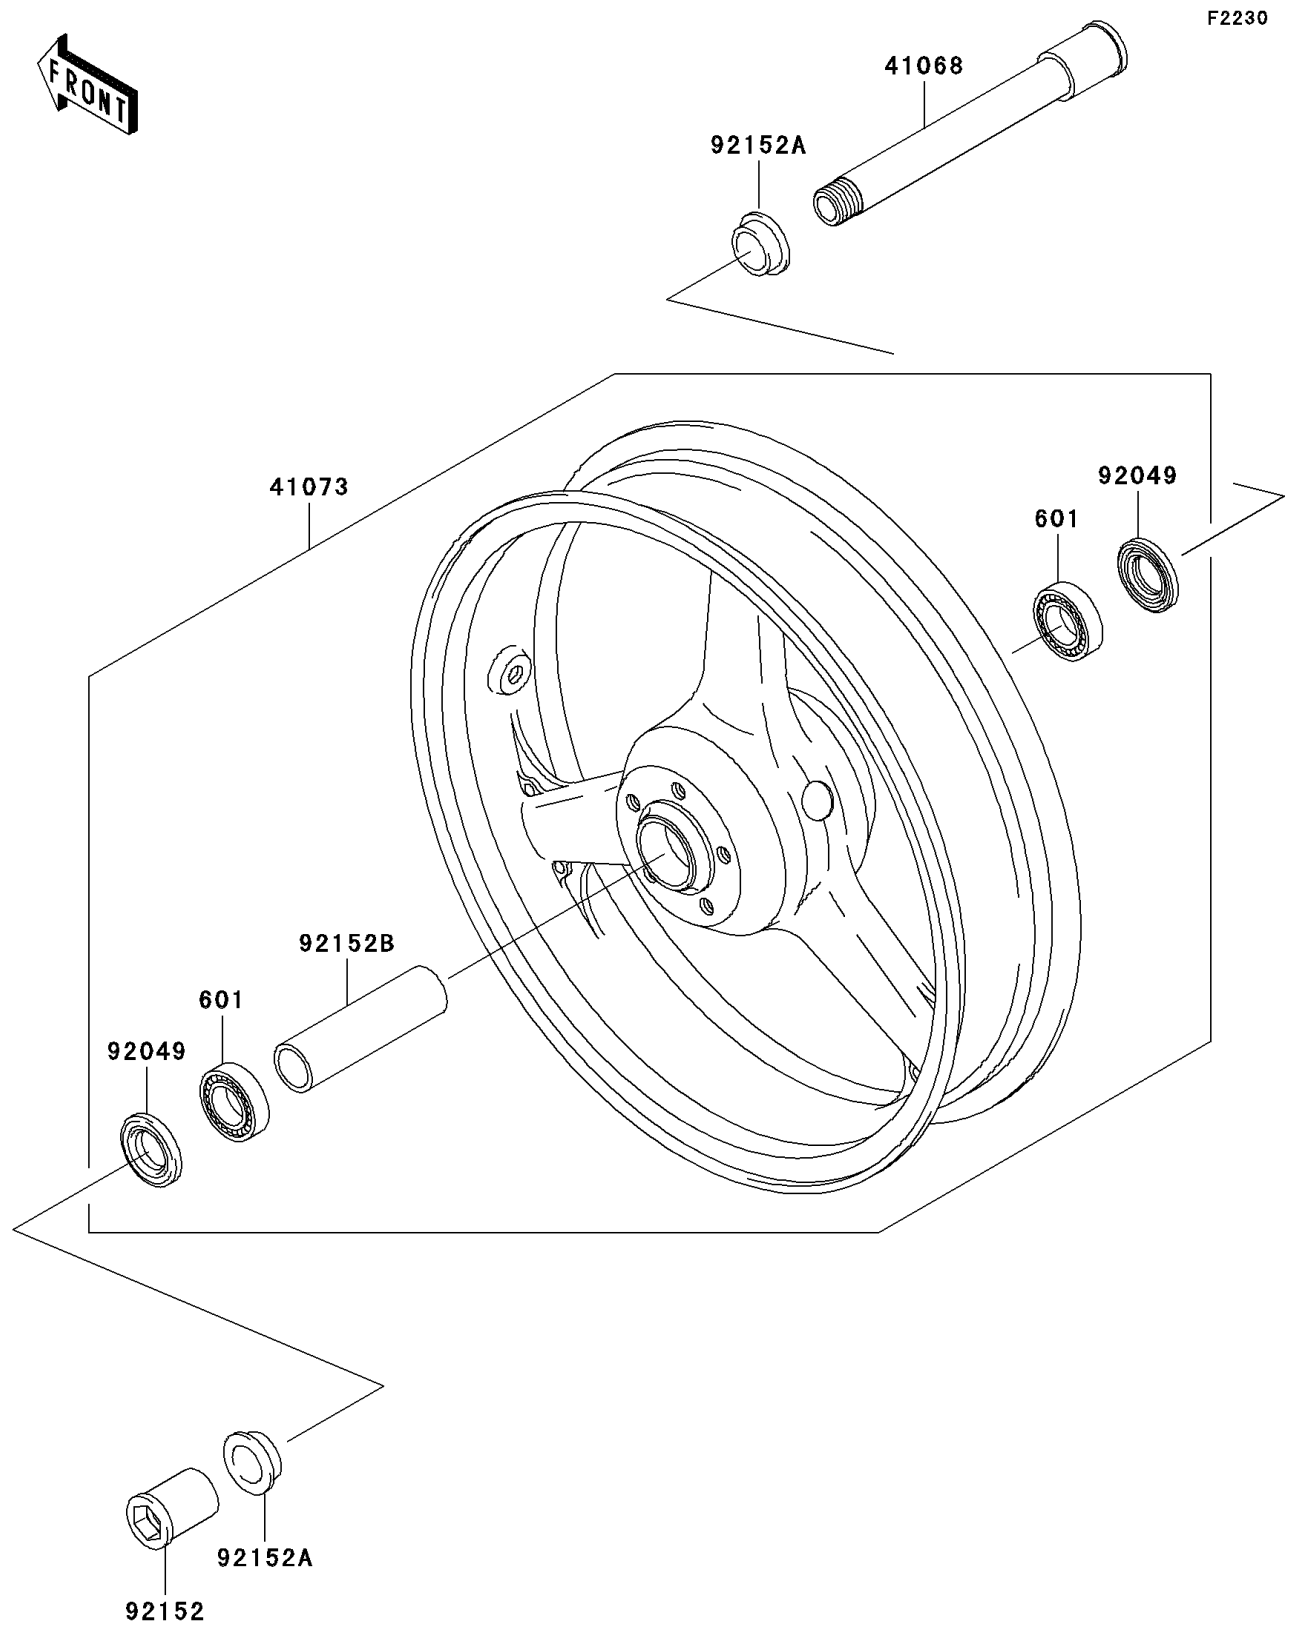

2004 Ninja® ZX™ -6RR PARTS DIAGRAM

Front Wheel

2004 Ninja® ZX™ -6RR PARTS LIST

Front Wheel

ITEM NAME	PART NUMBER	QUANTITY
BEARING-BALL,#6005UU (Ref # 601)	601B6005UU	2
AXLE,FR (Ref # 41068)	41068-1426	1
WHEEL-ASSY,FR,BLACK (Ref # 41073)	41073-1689-R2	1
SEAL-OIL,BJN 32 47 5 (Ref # 92049)	92049-1377	2
COLLAR,NUT,24MM (Ref # 92152)	92152-1464	1
COLLAR,FR AXLE,L=13 (Ref # 92152A)	92152-1470	2
COLLAR,FR HUB,L=115 (Ref # 92152B)	92152-1471	1