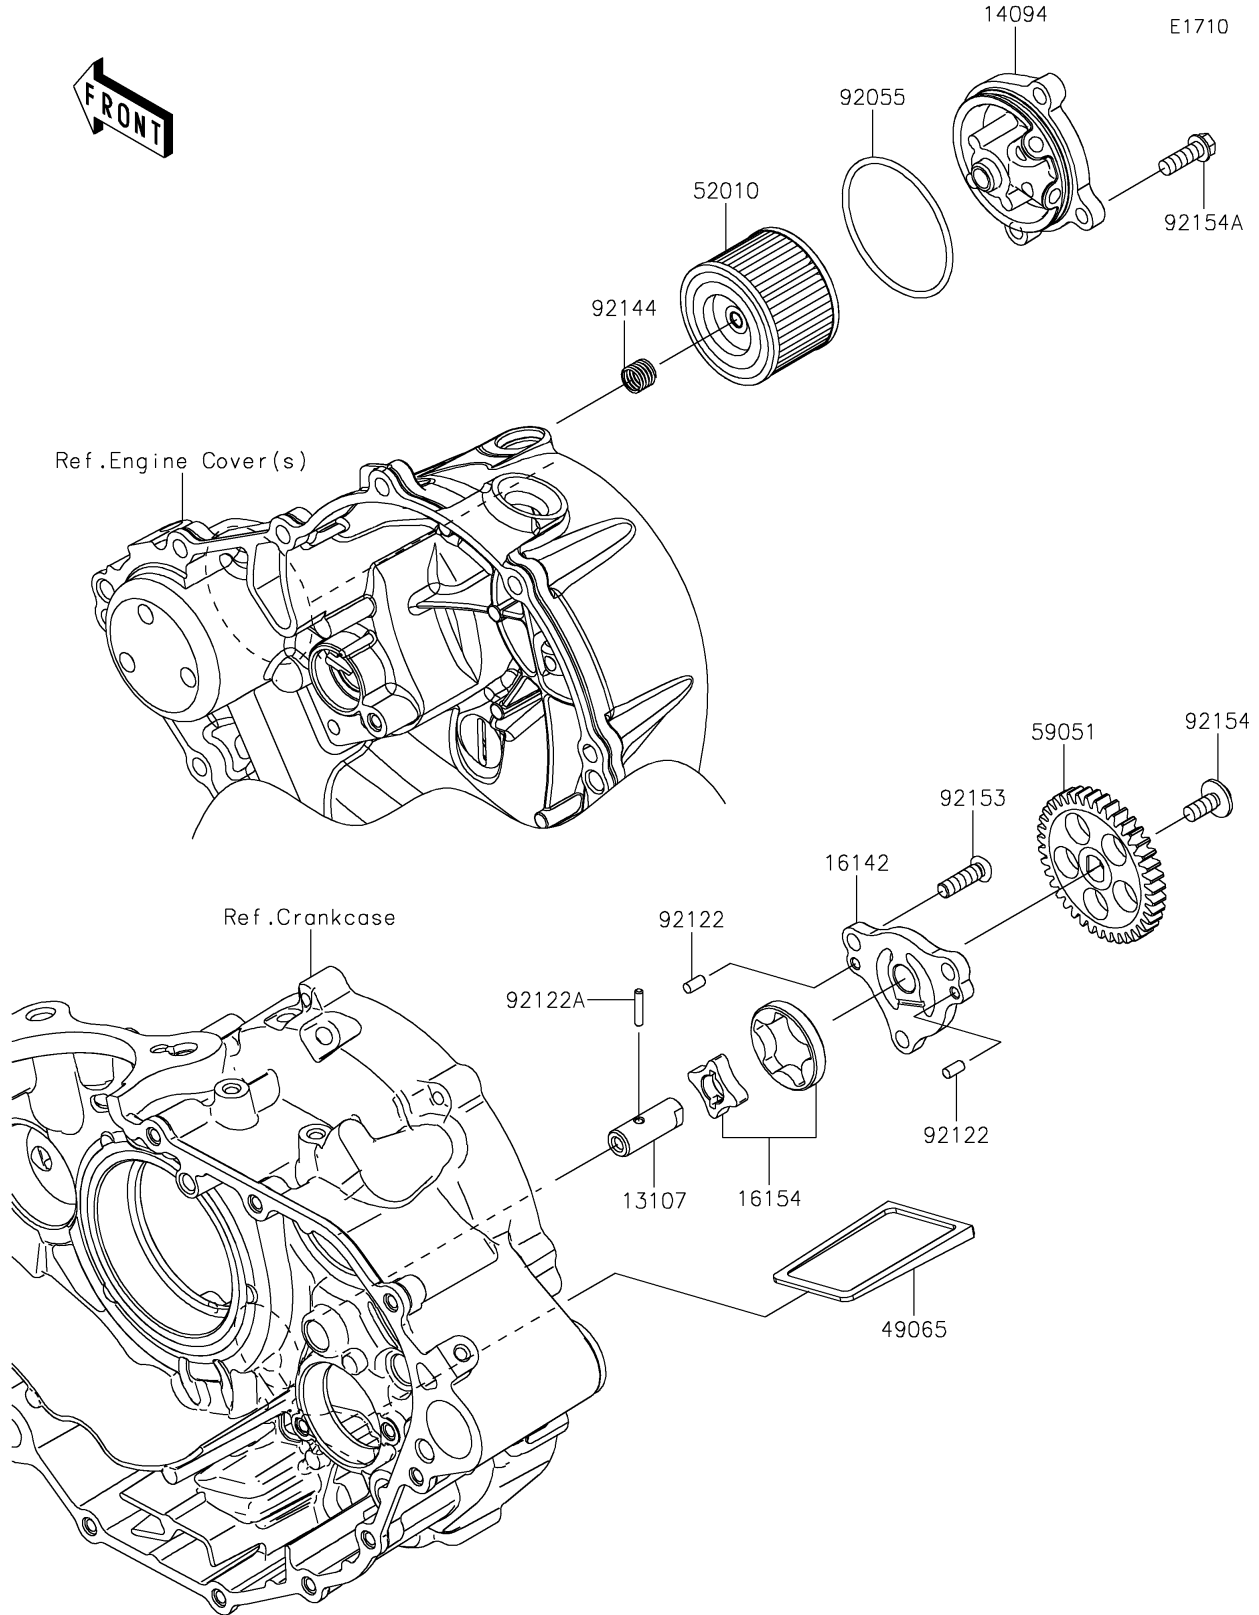

# 2025 W230 ABS PARTS DIAGRAM

## Oil Pump/Oil Filter

## 2025 W230 ABS PARTS LIST

### Oil Pump/Oil Filter

ITEM NAME	PART NUMBER	QUANTITY
SHAFT,OIL PUMP (Ref # 13107)	13107-0891	1
COVER,OIL FILTER (Ref # 14094)	14094-0015	1
COVER-PUMP,OIL (Ref # 16142)	16142-0760	1
ROTOR-PUMP (Ref # 16154)	16154-0747	1
FILTER-OIL (Ref # 49065)	49065-1058	1
ELEMENT-OIL FILTER (Ref # 52010)	52010-1053	1
GEAR-SPUR,39T (Ref # 59051)	59051-0819	1
RING-O,52.6X2.4 (Ref # 92055)	92055-1785	1
ROLLER,4X8 (Ref # 92122)	92122-0557	2
ROLLER,3X15.8 (Ref # 92122A)	92122-1126	1
SPRING (Ref # 92144)	92144-1761	1
BOLT,TORX,6X20 (Ref # 92153)	92153-1653	3
BOLT,SOCKET,6X14 (Ref # 92154)	92154-2731	1
BOLT,FLANGED,6X18 (Ref # 92154A)	92154-7470	1