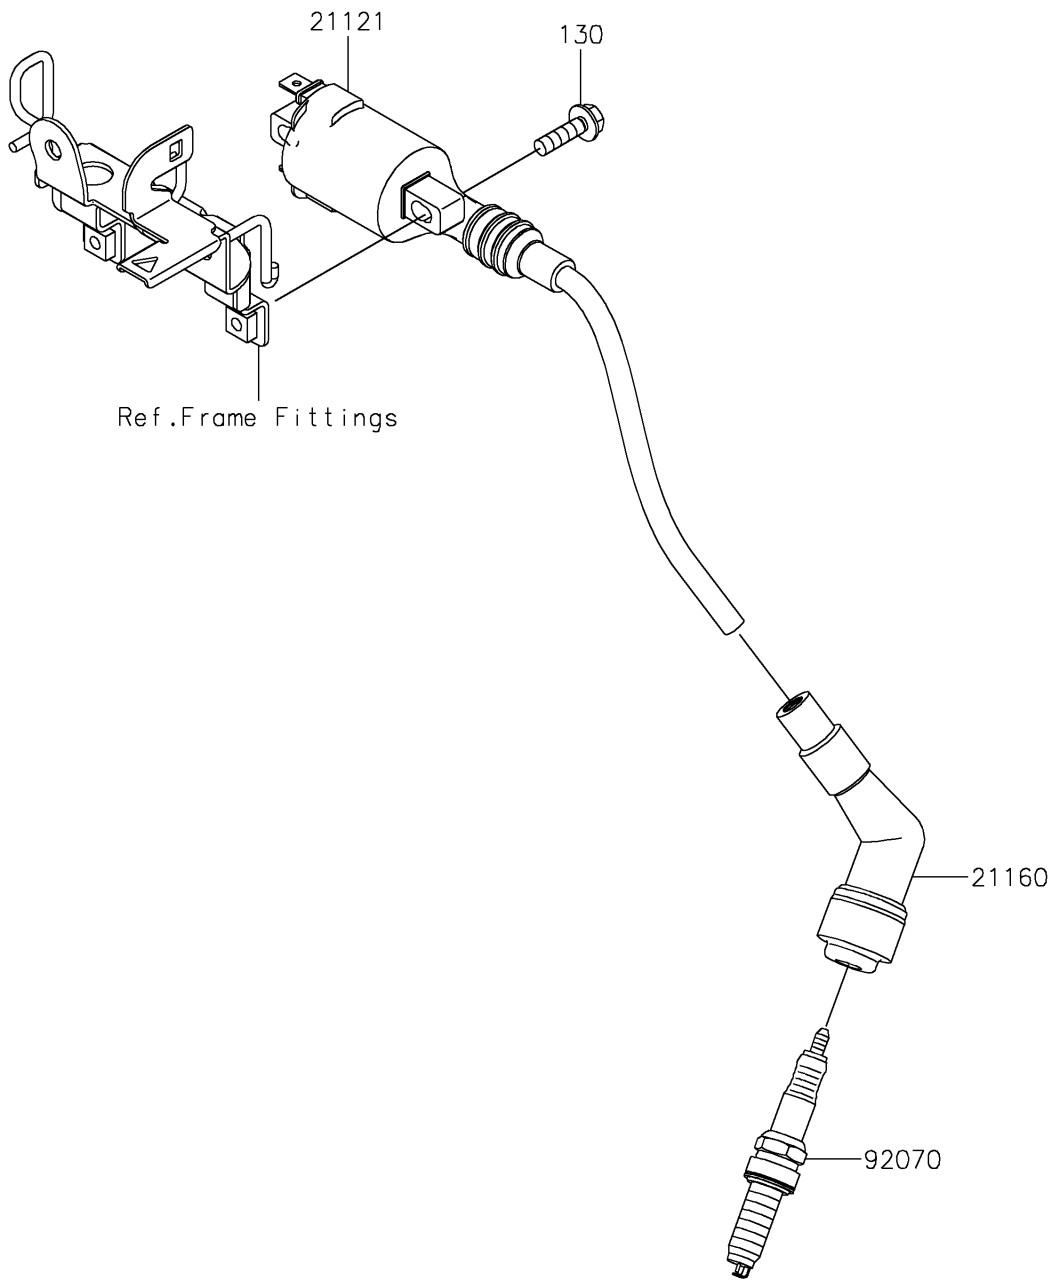

2025 W230 ABS PARTS DIAGRAM

Ignition System

E1830

2025 W230 ABS PARTS LIST

Ignition System

| ITEM NAME | PART NUMBER | QUANTITY |
|---|-------------|----------|
| COIL-IGNITION (Ref # 21121) | 21121-0735 | 1 |
| CAP-ASSY-PLUG (Ref # 21160) | 21160-0026 | 1 |
| PLUG-SPARK,SILMAR9B9(NGK) (Ref # 92070) | 92070-0047 | 1 |
| BOLT-FLANGED,5X18 (Ref # 130) | 130BB0518 | 2 |