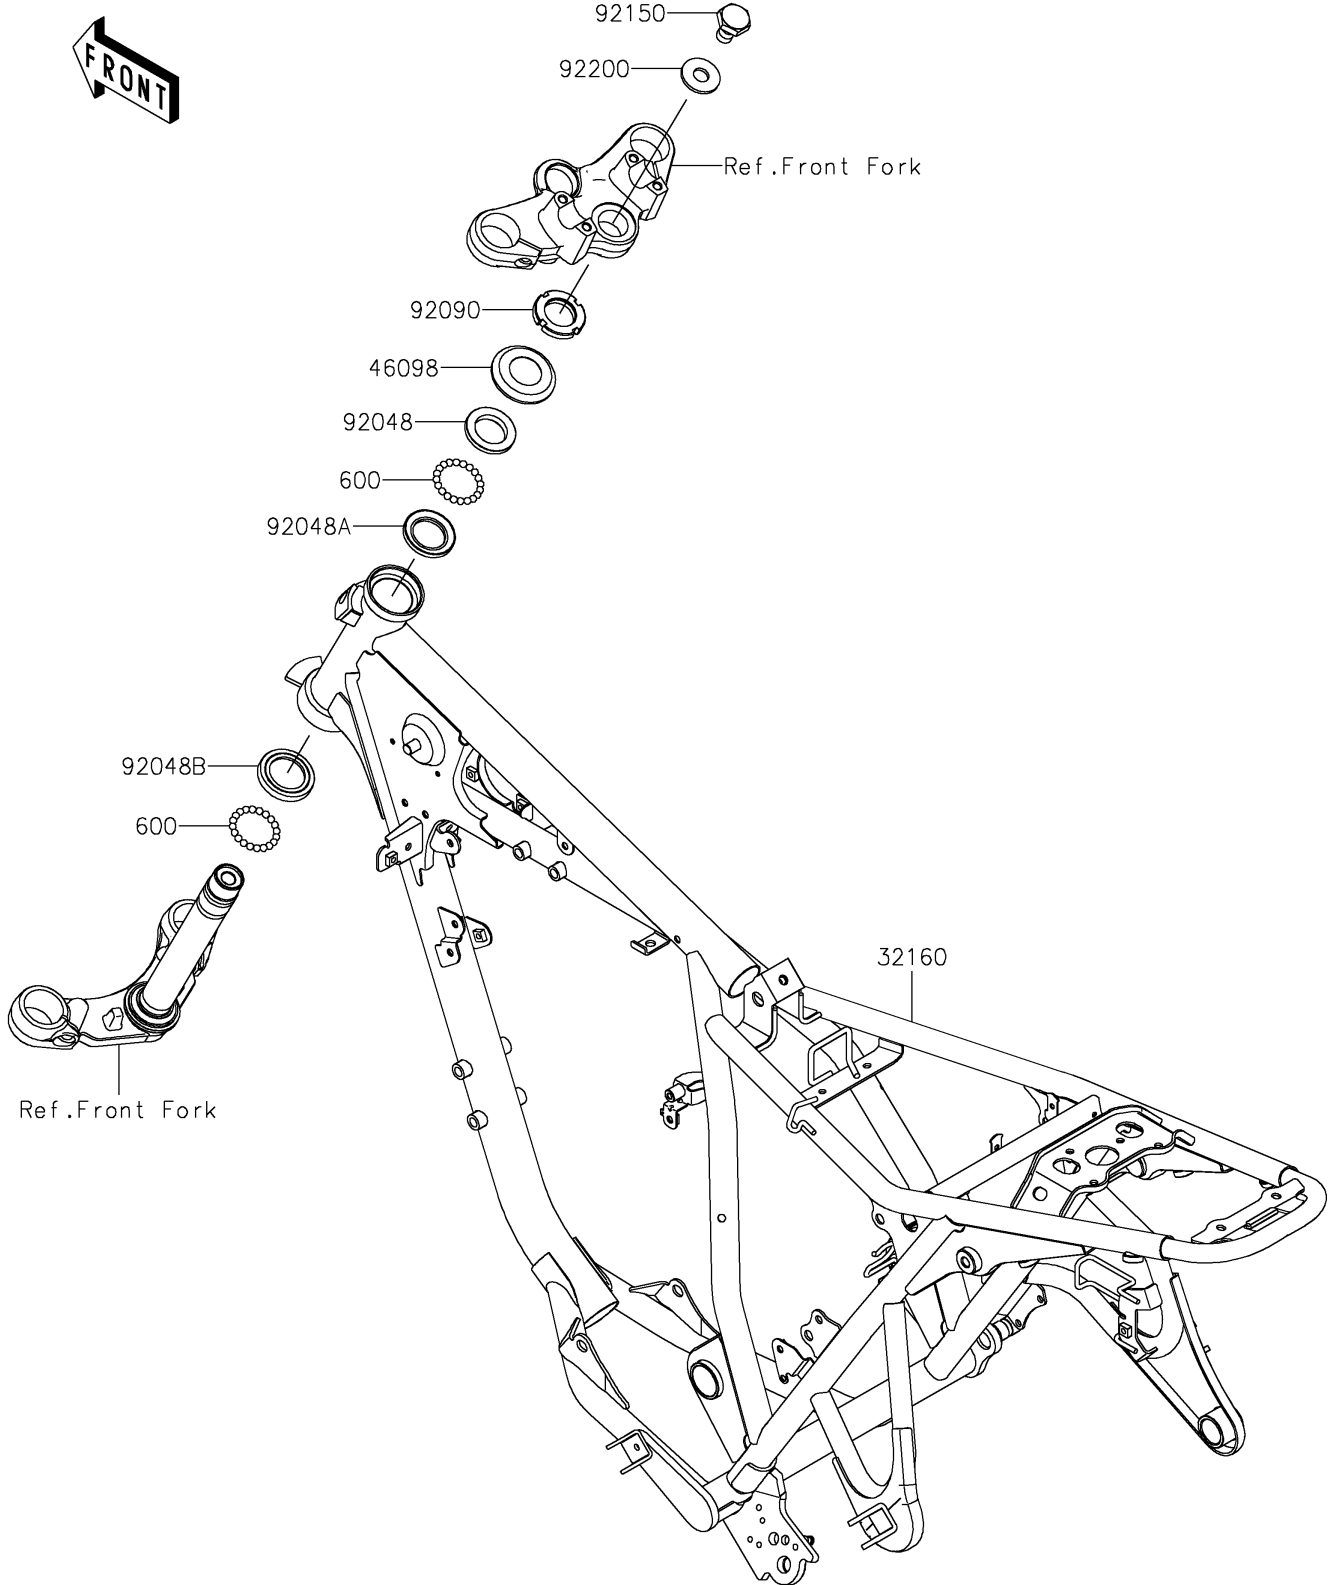

2025 W230 ABS PARTS DIAGRAM

Frame

F2120

2025 W230 ABS PARTS LIST

Frame

ITEM NAME	PART NUMBER	QUANTITY
FRAME-COMP,MAIN (Ref # 32160)	32160-2040	1
CAP,STEERING STEM (Ref # 46098)	46098-016	1
RACE,STEERING STEM BEARING (Ref # 92048)	92048-0032	1
RACE,STEERING STEM BEARING (Ref # 92048A)	92048-0036	1
RACE,STEERING STEM BEARING (Ref # 92048B)	92048-0037	1
NUT,30MM (Ref # 92090)	92090-007	1
BOLT,14X25 (Ref # 92150)	92150-1672	1
WASHER,14.5X36X3.2 (Ref # 92200)	92200-2648	1
BALL-STEEL,1/4 (Ref # 600)	600A0800	39