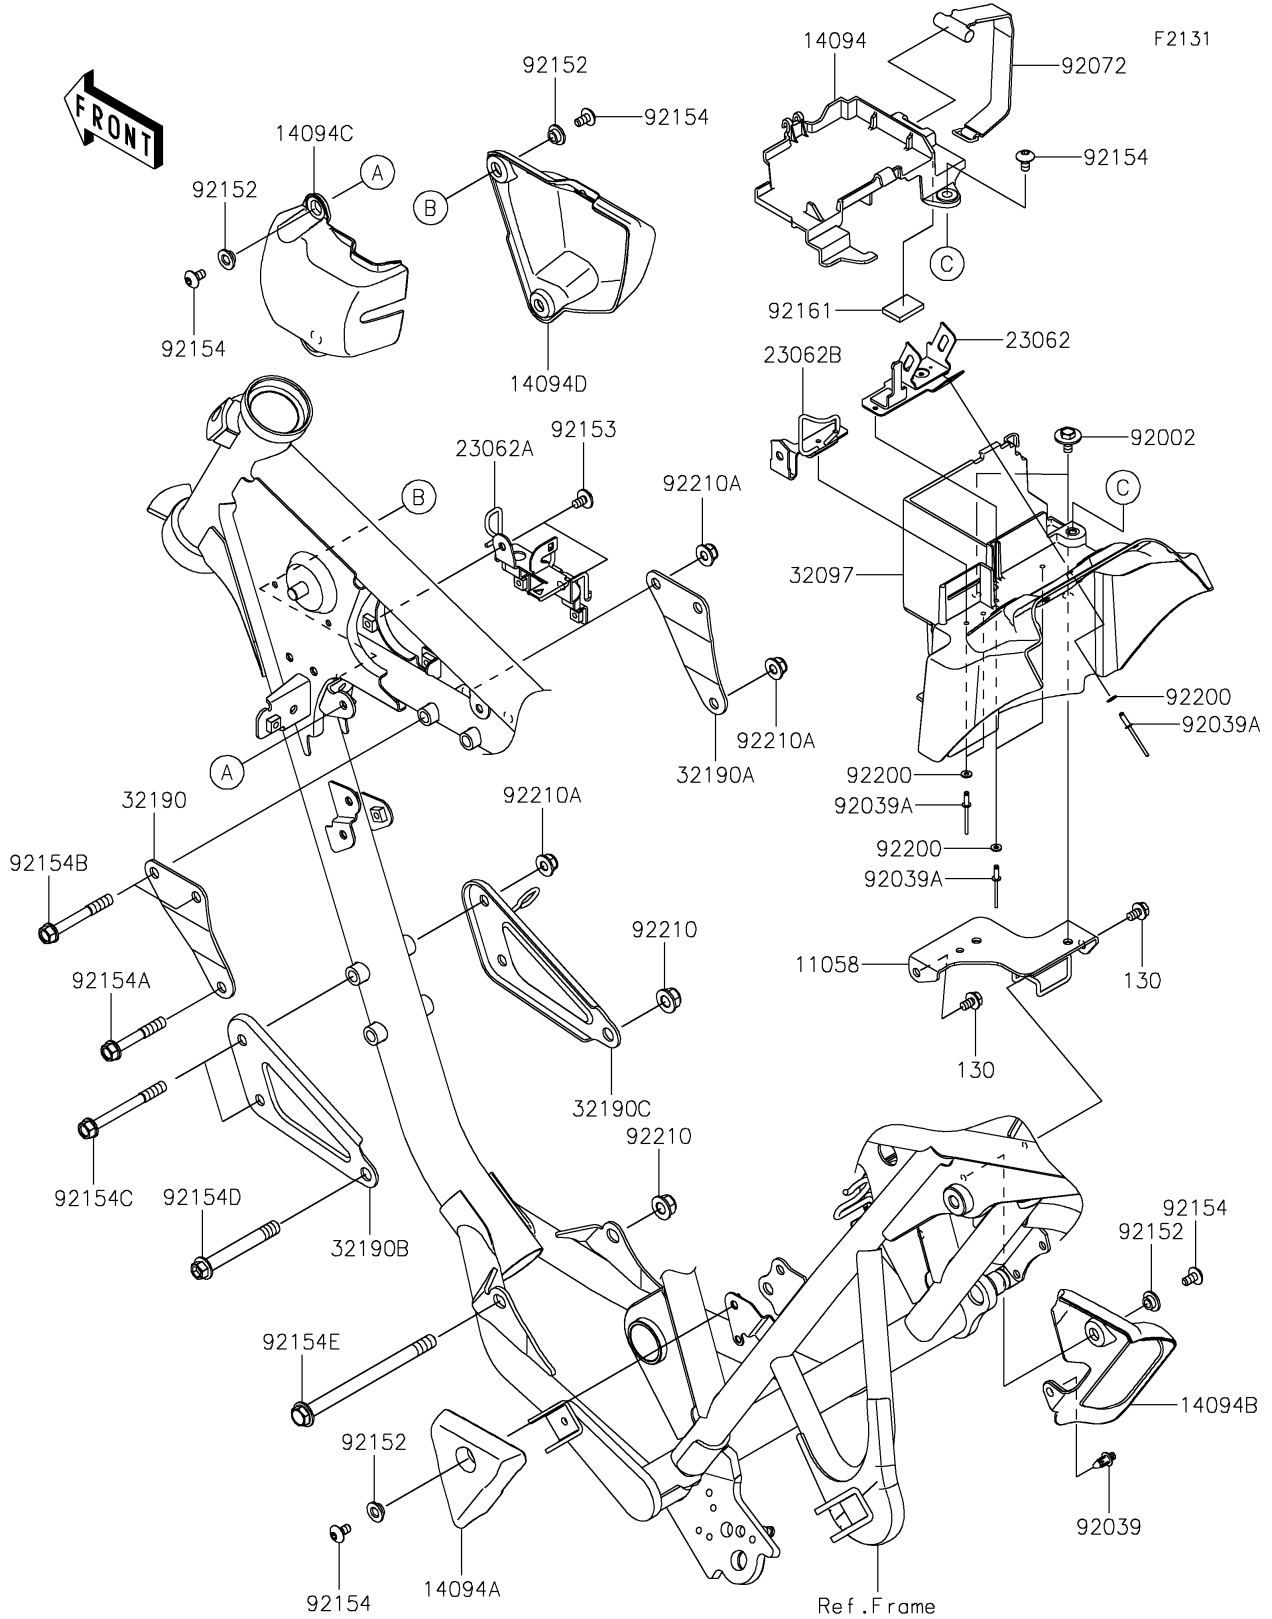

# 2025 W230 PARTS DIAGRAM

## Frame Fittings

### Frame Fittings

ITEM NAME	PART NUMBER	QUANTITY
BRACKET,BATTERY CASE (Ref # 11058)	11058-2111	1
COVER,BATTERY (Ref # 14094)	14094-0140	1
COVER,PIVOT,LH (Ref # 14094A)	14094-0141	1
COVER,PIVOT,RH (Ref # 14094B)	14094-0142	1
COVER,ABS-UNIT,LH (Ref # 14094C)	14094-0143	1
COVER,ABS-UNIT,RH (Ref # 14094D)	14094-0144	1
BRACKET-COMP (Ref # 23062)	23062-1523	1
BRACKET-COMP,IGNITION COIL (Ref # 23062A)	23062-1542	1
BRACKET-COMP,RELAY (Ref # 23062B)	23062-1575	1
CASE-BATTERY (Ref # 32097)	32097-0575	1
BRACKET-ENGINE,HEAD,LH (Ref # 32190)	32190-0906	1
BRACKET-ENGINE,HEAD,RH (Ref # 32190A)	32190-0907	1
BRACKET-ENGINE,FR,LH (Ref # 32190B)	32190-0908	1
BRACKET-ENGINE,FR,RH (Ref # 32190C)	32190-0909	1
BOLT,6X14 (Ref # 92002)	92002-1351	2
RIVET (Ref # 92039)	92039-0709	1
RIVET,3.2X9.5 (Ref # 92039A)	92039-0752	5
BAND,BATTERY (Ref # 92072)	92072-0953	1
COLLAR (Ref # 92152)	92152-3921	6
BOLT,SOCKET,6X10 (Ref # 92153)	92153-1800	2
BOLT,SOCKET,6X12 (Ref # 92154)	92154-1484	7
BOLT,FLANGED,8X52 (Ref # 92154A)	92154-7525	1
BOLT,FLANGED,8X62 (Ref # 92154B)	92154-7526	2
BOLT,FLANGED,8X77 (Ref # 92154C)	92154-7527	2
BOLT,FLANGED,10X77 (Ref # 92154D)	92154-7528	1
BOLT,FLANGED,10X137 (Ref # 92154E)	92154-7529	1
DAMPER,18X26X4 (Ref # 92161)	92161-2624	1
WASHER,3.5X8X1 (Ref # 92200)	92200-1251	5
NUT,LOCK,FLANGED,10MM (Ref # 92210)	92210-1081	2

### Frame Fittings

ITEM NAME	PART NUMBER	QUANTITY
NUT,8MM,M=8.5 (Ref # 92210A)	92210-1649	5
BOLT-FLANGED,6X10 (Ref # 130)	130BA0610	2