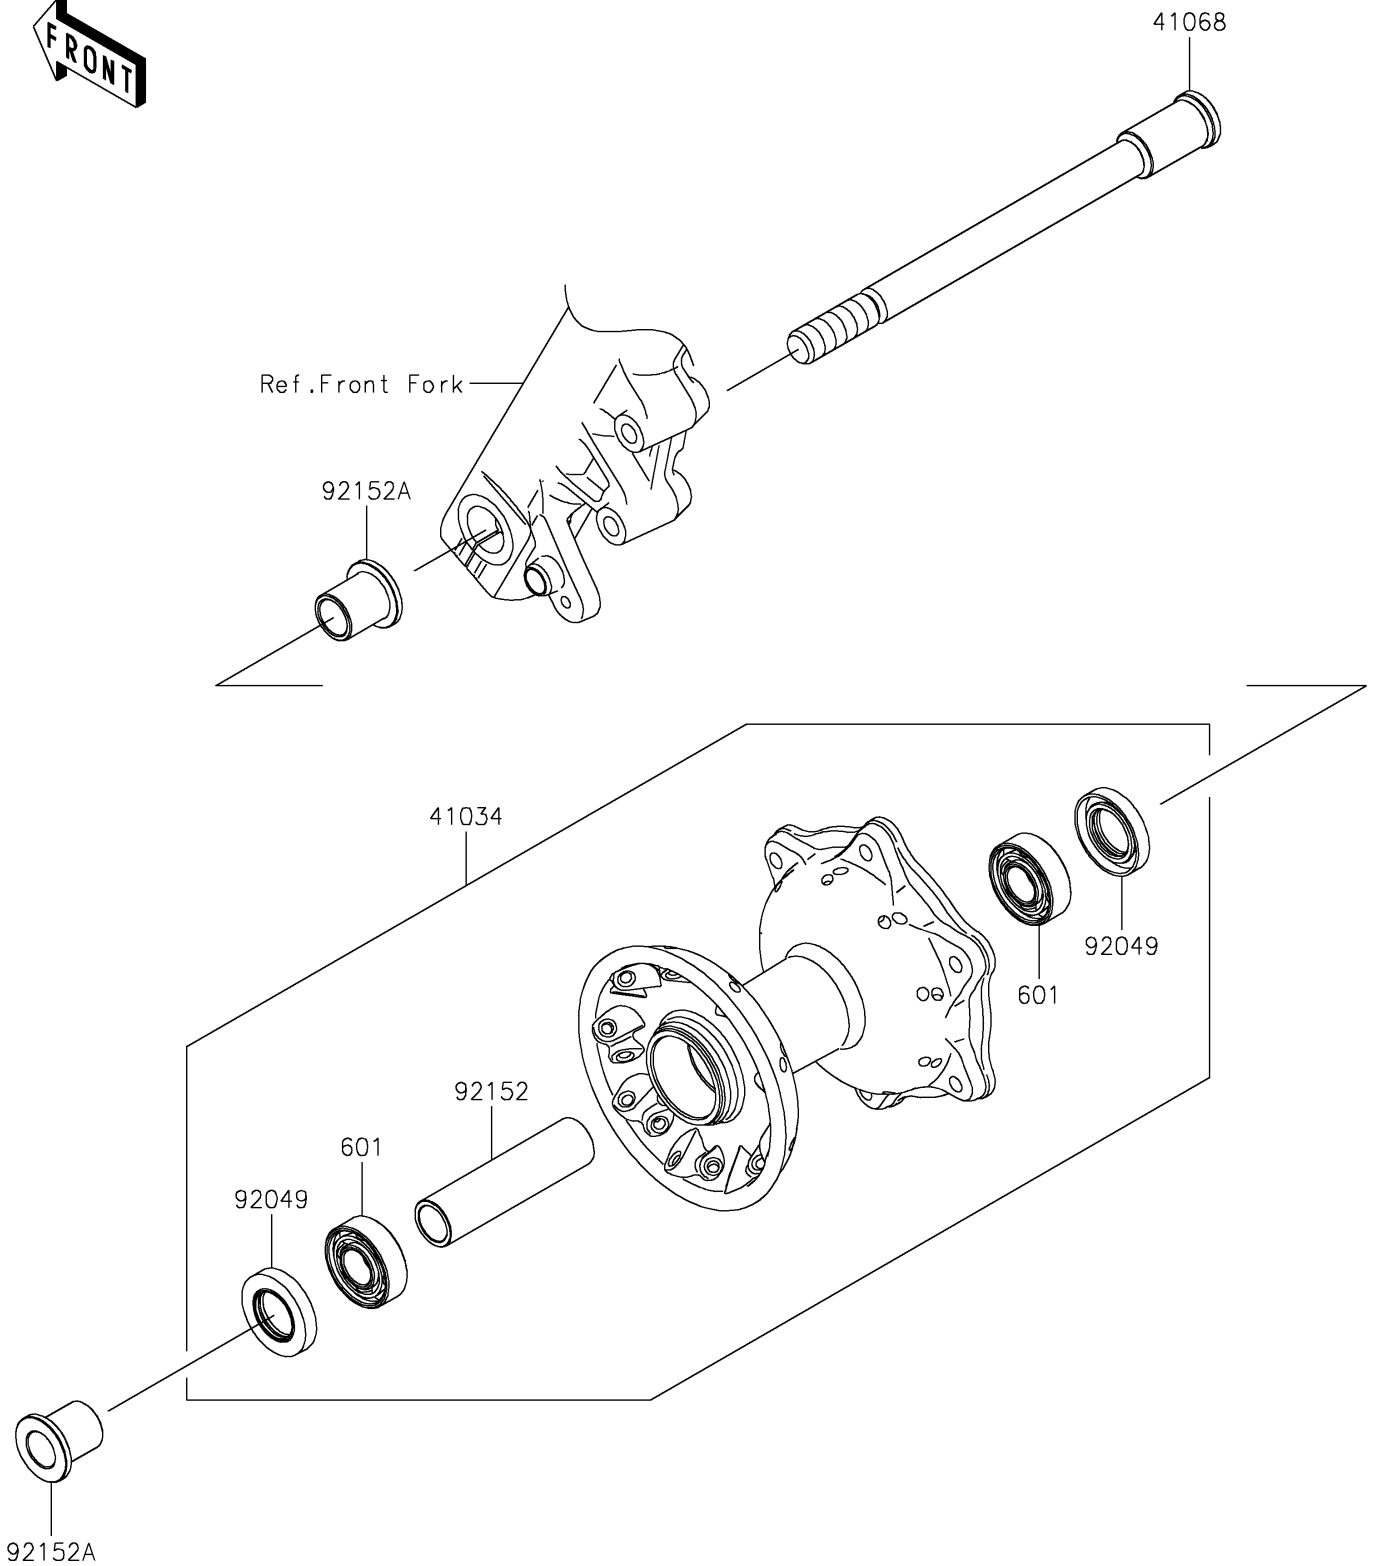

2025 W230 ABS PARTS DIAGRAM

Front Wheel

F2230

2025 W230 ABS PARTS LIST

Front Wheel

ITEM NAME	PART NUMBER	QUANTITY
DRUM-ASSY,FR,P.SILVER (Ref # 41034)	41034-0626-458	1
AXLE,FR (Ref # 41068)	41068-0073	1
SEAL-OIL (Ref # 92049)	92049-0114	2
COLLAR,15.2X20X9 (Ref # 92152)	92152-2543	1
COLLAR,FR AXLE,L=24.5 (Ref # 92152A)	92152-3825	2
BEARING-BALL (Ref # 601)	601B6202UU	2