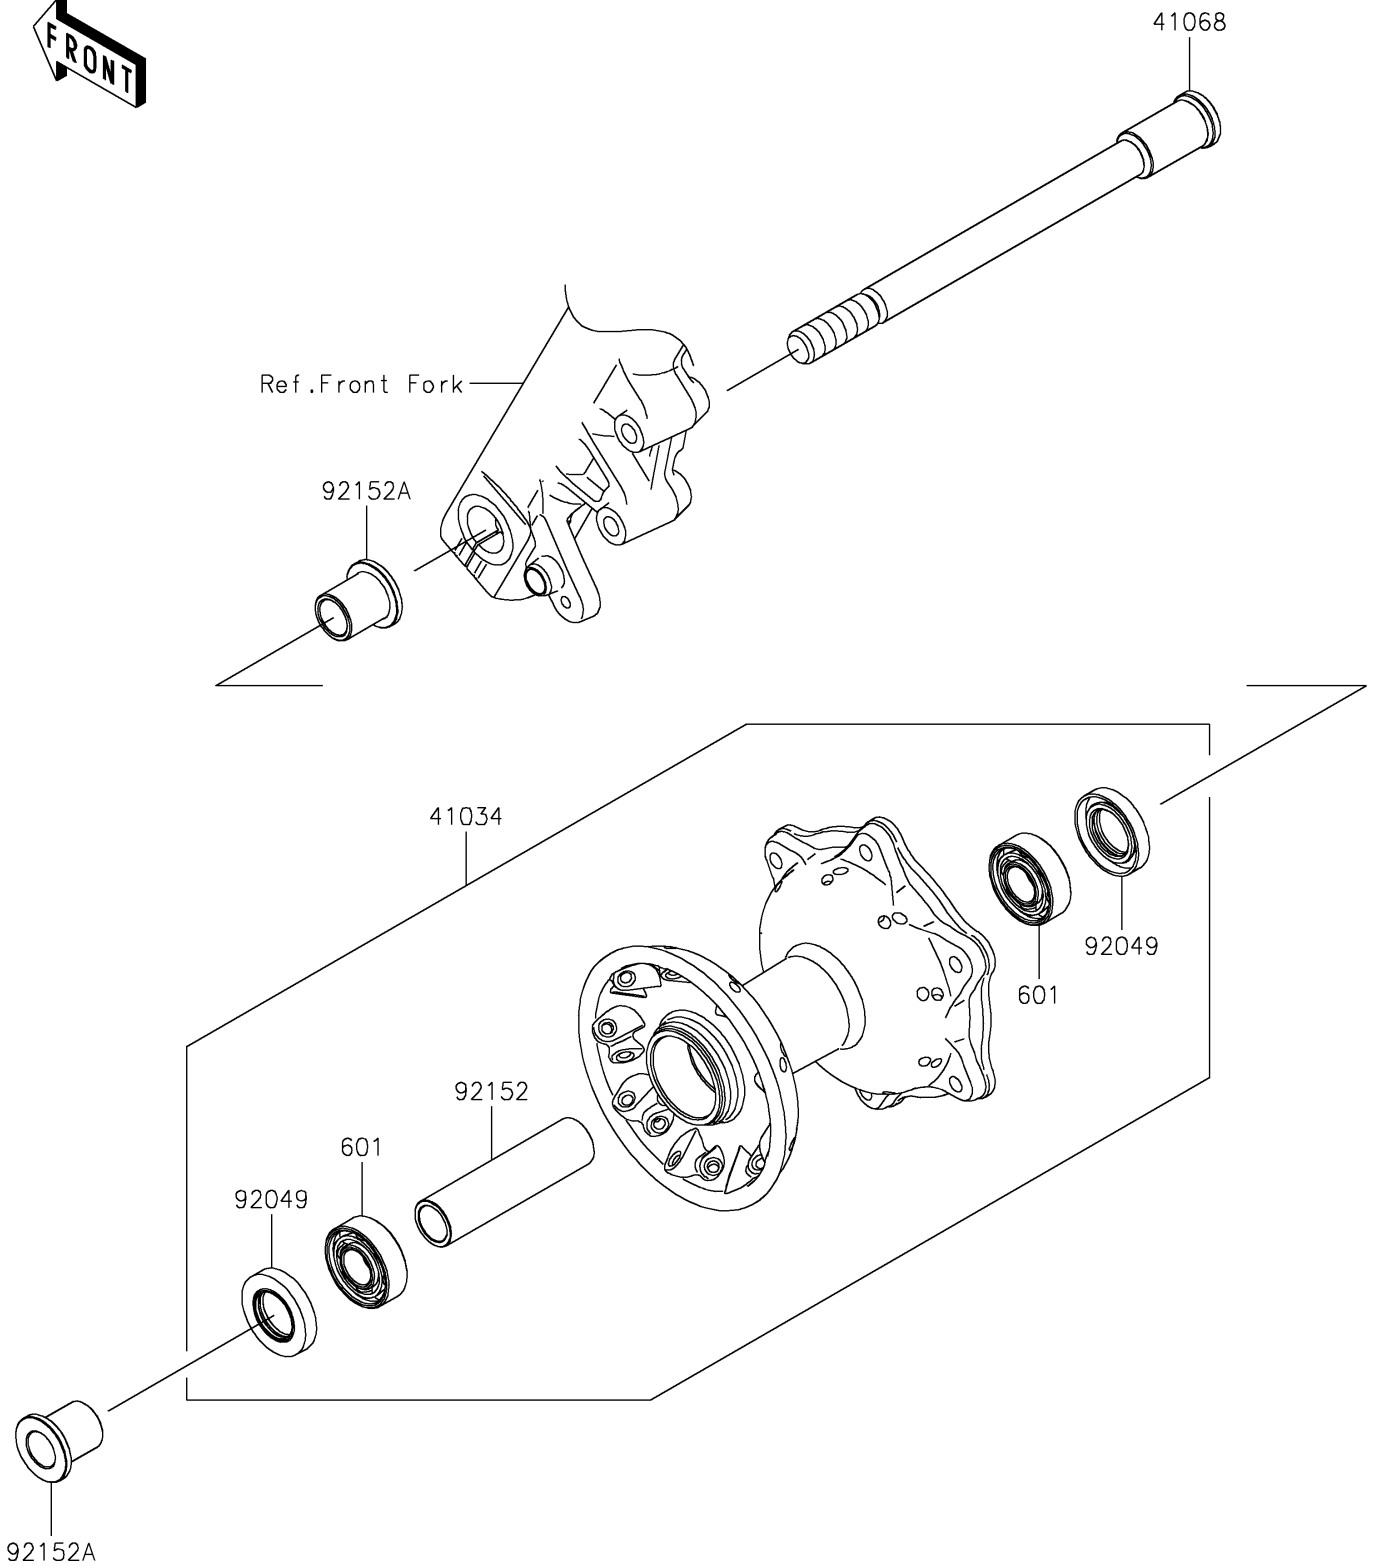

2025 W230 PARTS DIAGRAM

Front Wheel

F2230

2025 W230 PARTS LIST

Front Wheel

ITEM NAME	PART NUMBER	QUANTITY
DRUM-ASSY,FR,P.SILVER (Ref # 41034)	41034-0626-458	1
AXLE,FR (Ref # 41068)	41068-0073	1
SEAL-OIL (Ref # 92049)	92049-0114	2
COLLAR,15.2X20X9 (Ref # 92152)	92152-2543	1
COLLAR,FR AXLE,L=24.5 (Ref # 92152A)	92152-3825	2
BEARING-BALL (Ref # 601)	601B6202UU	2