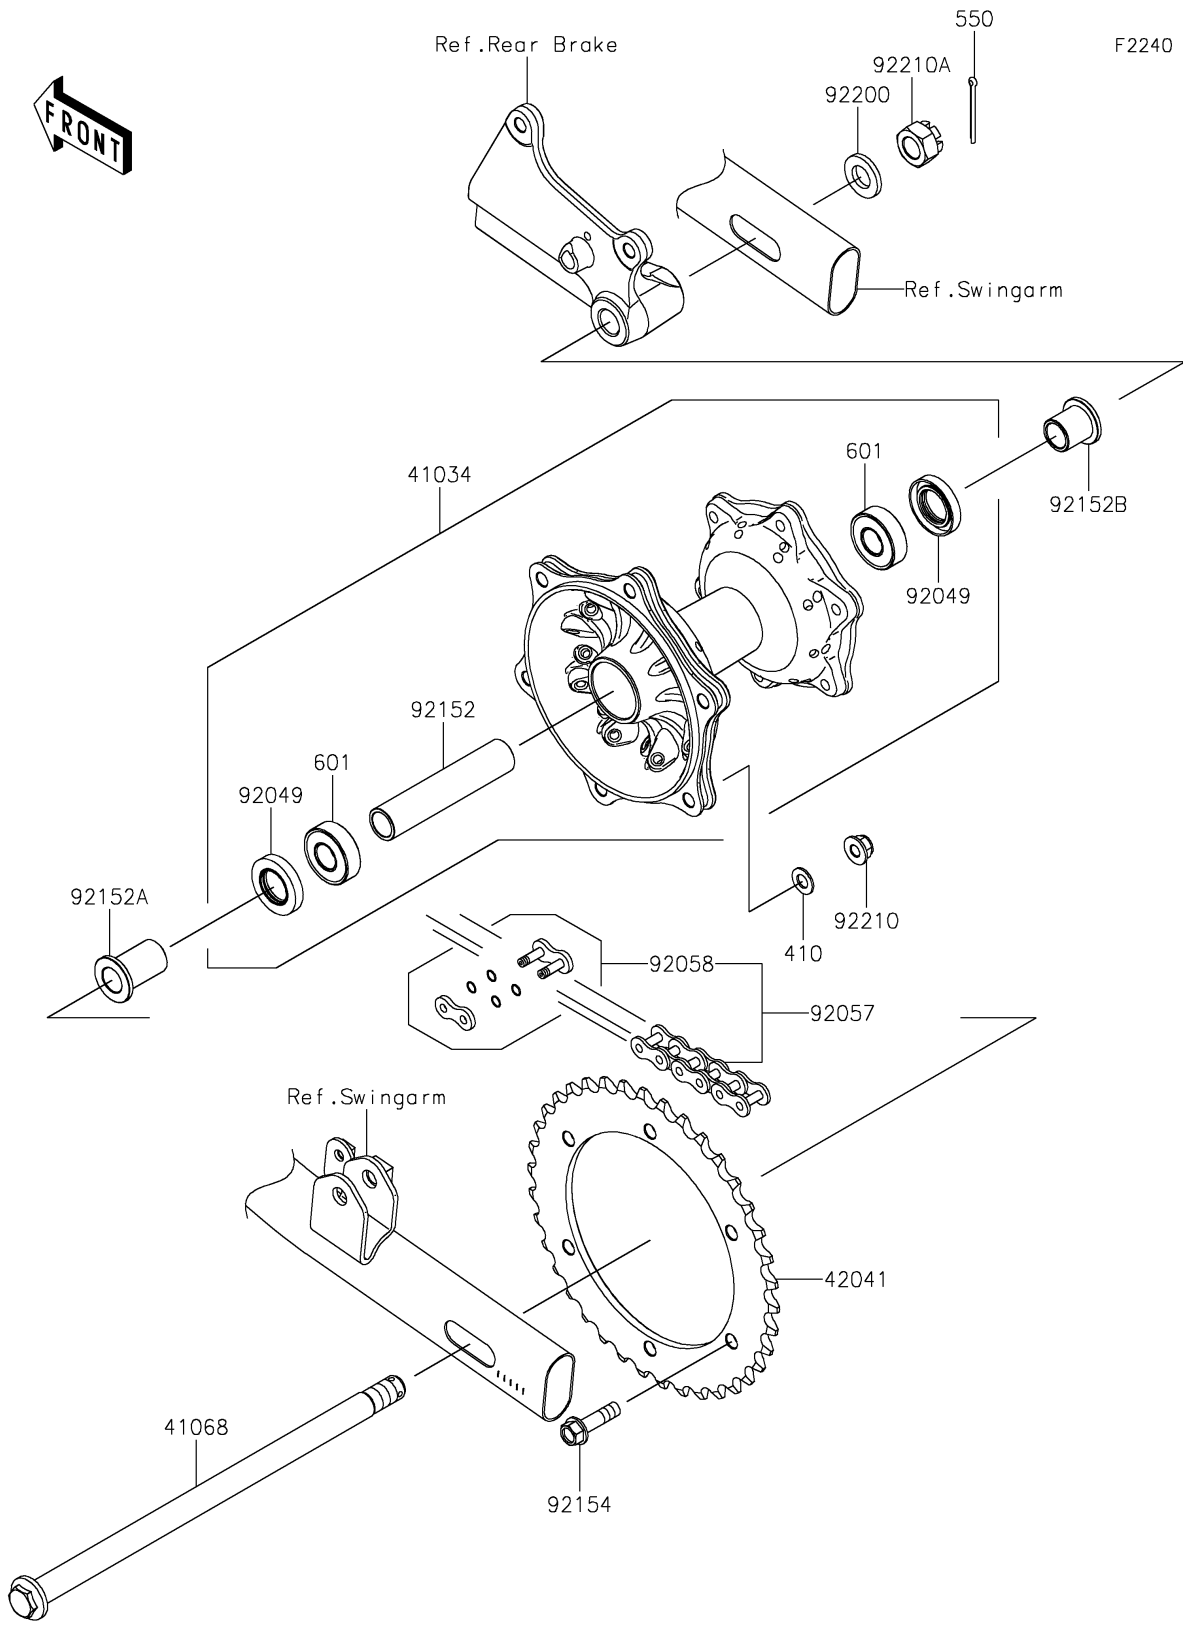

2025 W230 ABS PARTS DIAGRAM

Rear Wheel/Chain

2025 W230 ABS PARTS LIST

Rear Wheel/Chain

ITEM NAME	PART NUMBER	QUANTITY
DRUM-ASSY,RR,P.SILVER (Ref # 41034)	41034-0627-458	1
AXLE,RR (Ref # 41068)	41068-0688	1
SPROCKET-HUB,38T (Ref # 42041)	42041-0197	1
SEAL-OIL (Ref # 92049)	92049-0114	2
CHAIN,DRIVE,DID520VF2X100L (Ref # 92057)	92057-0933	1
JOINT-CHAIN,DRIVE (Ref # 92058)	92058-0092	1
COLLAR,15.2X20X96.2 (Ref # 92152)	92152-2546	1
COLLAR,RR AXLE,LH,L=34.5 (Ref # 92152A)	92152-3826	1
COLLAR,RR AXLE,RH,L=22.5 (Ref # 92152B)	92152-3827	1
BOLT,FLANGED,8X30 (Ref # 92154)	92154-3918	6
WASHER,14.2X25X1.6 (Ref # 92200)	92200-2794	1
NUT,8MM (Ref # 92210)	92210-0570	6
NUT,CASTLE,14MM (Ref # 92210A)	92210-2259	1
WASHER-PLAIN-SMALL,8MM (Ref # 410)	410AA0800	6
PIN-COTTER,3.0X35 (Ref # 550)	550AA3035	1
BEARING-BALL (Ref # 601)	601B6202UU	2