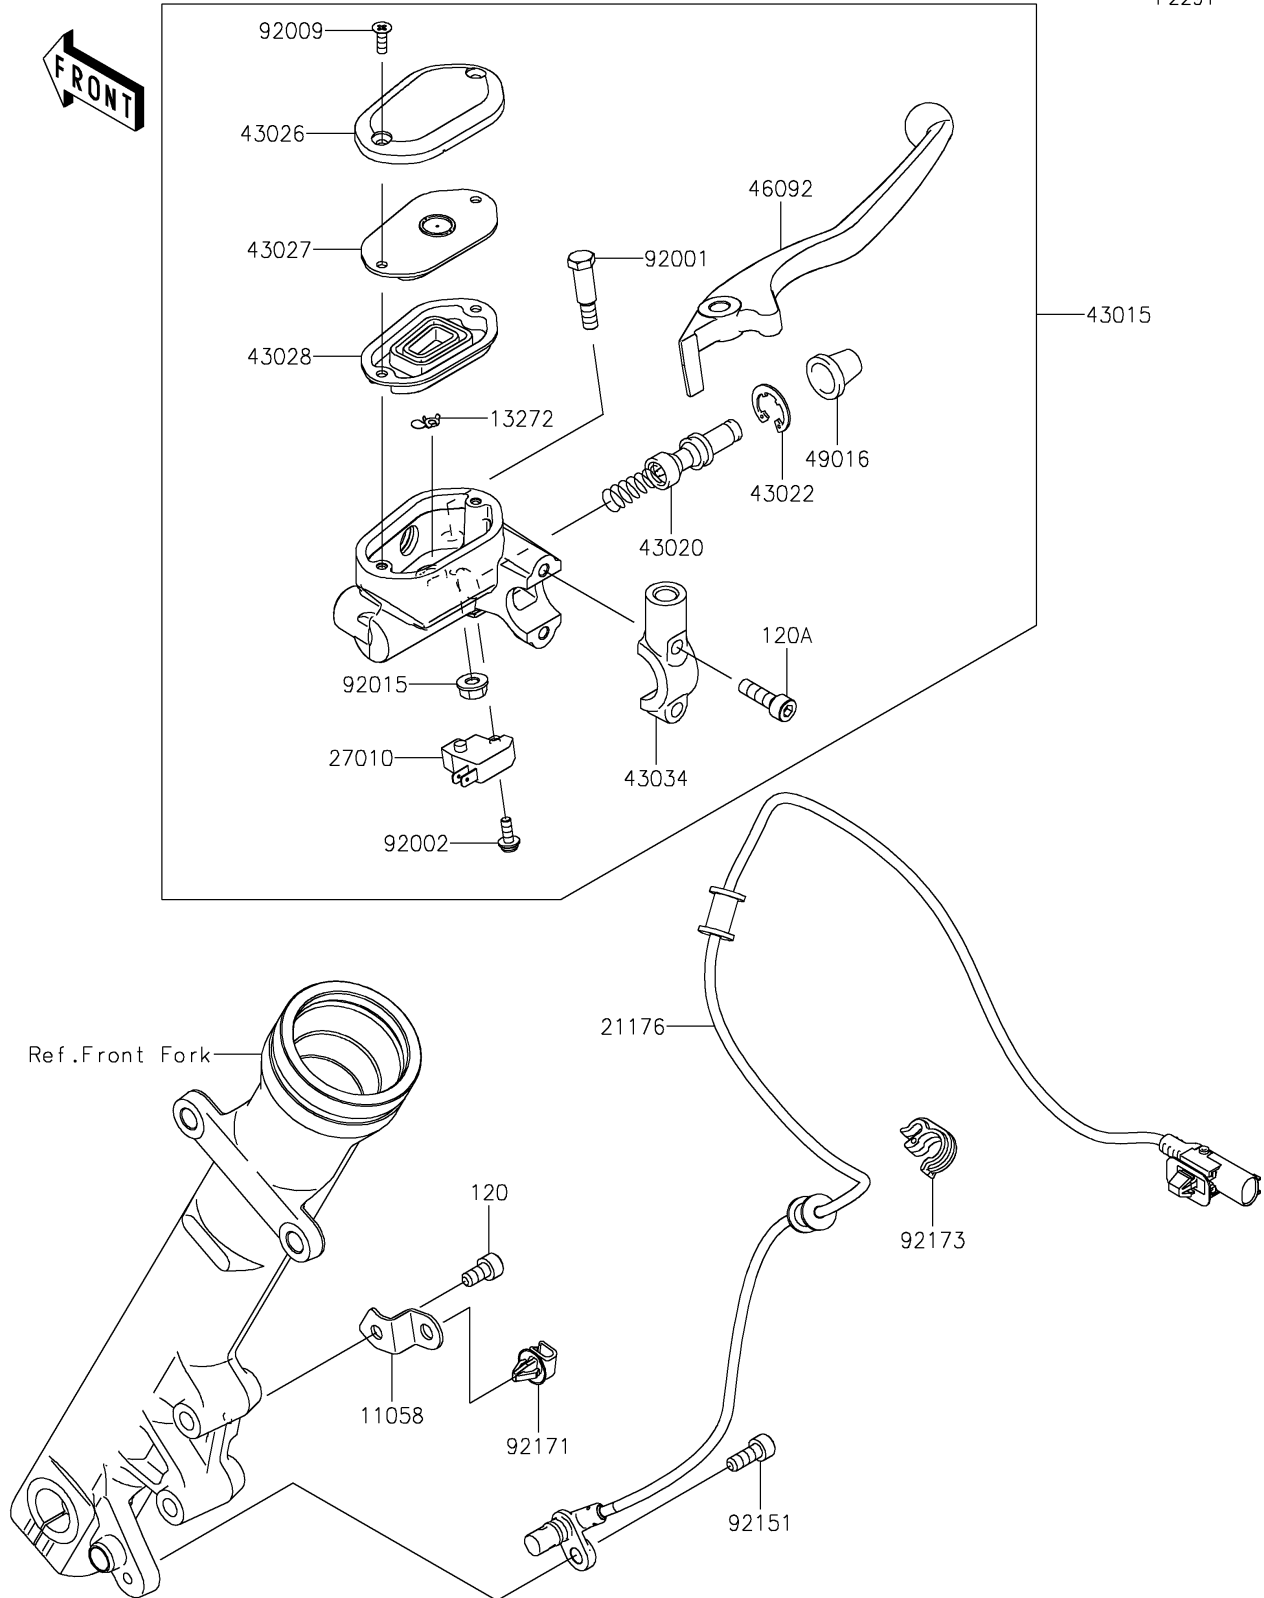

2025 W230 PARTS DIAGRAM

Front Master Cylinder

F2291

2025 W230 PARTS LIST

Front Master Cylinder

ITEM NAME	PART NUMBER	QUANTITY
BRACKET,FR SPEED SENSOR (Ref # 11058)	11058-1620	1
PLATE (Ref # 13272)	13272-0573	1
SENSOR,SPEED,FR (Ref # 21176)	21176-1218	1
SWITCH,BRAKE (Ref # 27010)	27010-0762	1
CYLINDER-ASSY-MASTER,FR (Ref # 43015)	43015-0818	1
PISTON-COMP-BRAKE (Ref # 43020)	43020-0022	1
STOPPER-BRAKE,PISTON (Ref # 43022)	43022-1010	1
CAP-BRAKE (Ref # 43026)	43026-0026	1
PLATE-DIAPHRAGM (Ref # 43027)	43027-0010	1
DIAPHRAGM (Ref # 43028)	43028-0022	1
HOLDER-BRAKE (Ref # 43034)	43034-0145	1
LEVER-GRIP,FRONT BRAKE (Ref # 46092)	46092-1203	1
COVER-SEAL,MASTER CYLINDER (Ref # 49016)	49016-1044	1
BOLT,FRONT BRAKE LEVER (Ref # 92001)	92001-1728	1
BOLT,SCREW,4X12 (Ref # 92002)	92002-1323	1
SCREW,4MM (Ref # 92009)	92009-1458	2
NUT,FLANGED,6MM,BLACK (Ref # 92015)	92015-1233	1
BOLT (Ref # 92151)	92151-1166	1
CLAMP (Ref # 92171)	92171-0640	1
CLAMP,HOSE&SENSOR LINE (Ref # 92173)	92173-1613	1
BOLT-SOCKET,6X12 (Ref # 120)	120CA0612	1
BOLT-SOCKET,6X20 (Ref # 120A)	120CB0620	2