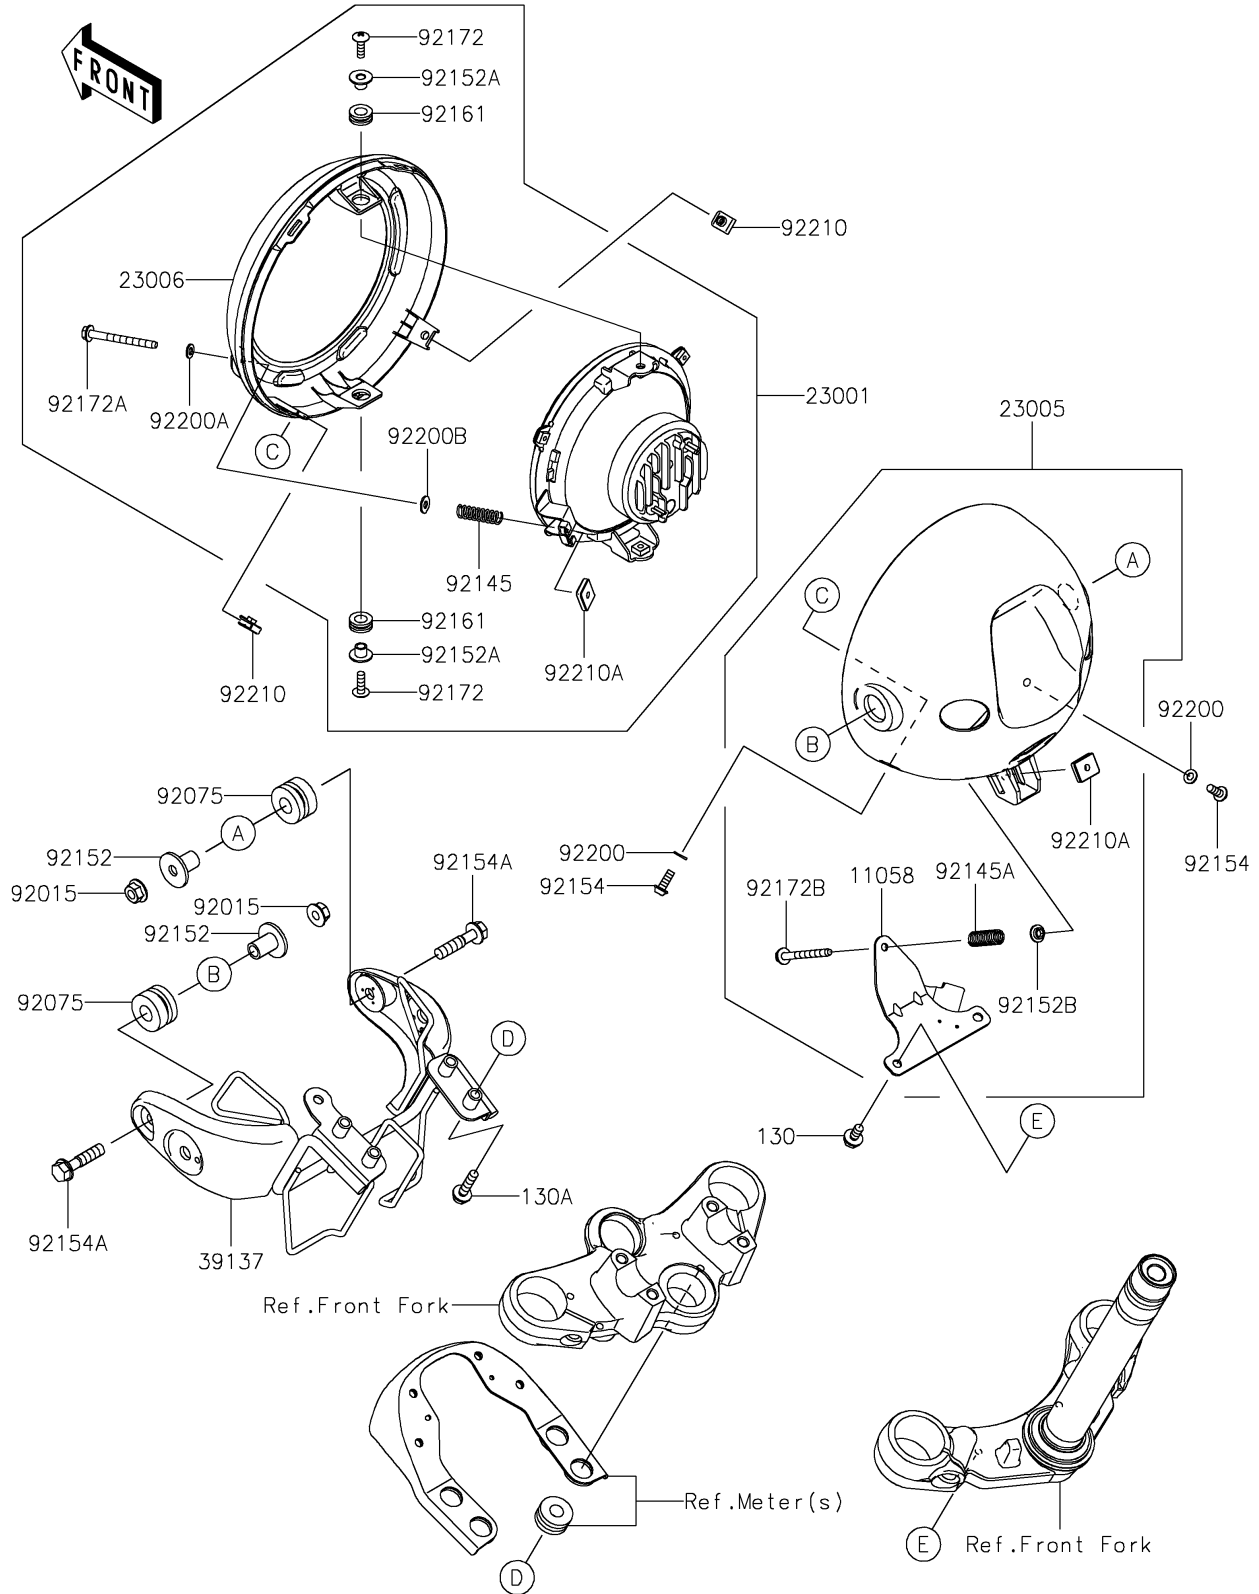

# 2025 W230 PARTS DIAGRAM

Headlight(s)

F2710

## 2025 W230 PARTS LIST

### Headlight(s)

ITEM NAME	PART NUMBER	QUANTITY
BRACKET,HEAD LAMP BODY (Ref # 11058)	11058-1645	1
LAMP-ASSY-HEAD,LED (Ref # 23001)	23001-0071	1
BODY-COMP-HEAD LAMP,EBONY (Ref # 23005)	23005-0320-H8	1
RIM-LAMP (Ref # 23006)	23006-0026	1
STAY-COMP,HEAD LAMP (Ref # 39137)	39137-0782	1
NUT,FLANGED,8MM (Ref # 92015)	92015-1014	2
DAMPER (Ref # 92075)	92075-1736	2
SPRING (Ref # 92145)	92145-1990	1
SPRING (Ref # 92145A)	92145-2279	1
COLLAR,8X12X20.3 (Ref # 92152)	92152-2433	2
COLLAR (Ref # 92152A)	92152-2785	2
COLLAR (Ref # 92152B)	92152-2940	1
BOLT,SOCKET,5X16 (Ref # 92154)	92154-1701	2
BOLT,FLANGED,8X35 (Ref # 92154A)	92154-2923	2
DAMPER (Ref # 92161)	92161-2376	2
SCREW,PAN-CROSS,5X15 (Ref # 92172)	92172-1407	2
SCREW,FLANGED,5X52 (Ref # 92172A)	92172-1408	1
SCREW,FLANGED,5X52 (Ref # 92172B)	92172-1461	1
WASHER,5.2X10X1 (Ref # 92200)	92200-2286	2
WASHER,5.2X10X1 (Ref # 92200A)	92200-2435	1
WASHER,5.2X12X1 (Ref # 92200B)	92200-2436	1
NUT (Ref # 92210)	92210-0571	2
NUT (Ref # 92210A)	92210-1850	2
BOLT-FLANGED,6X12 (Ref # 130)	130BA0612	2
BOLT-FLANGED,6X25 (Ref # 130A)	130BA0625	4