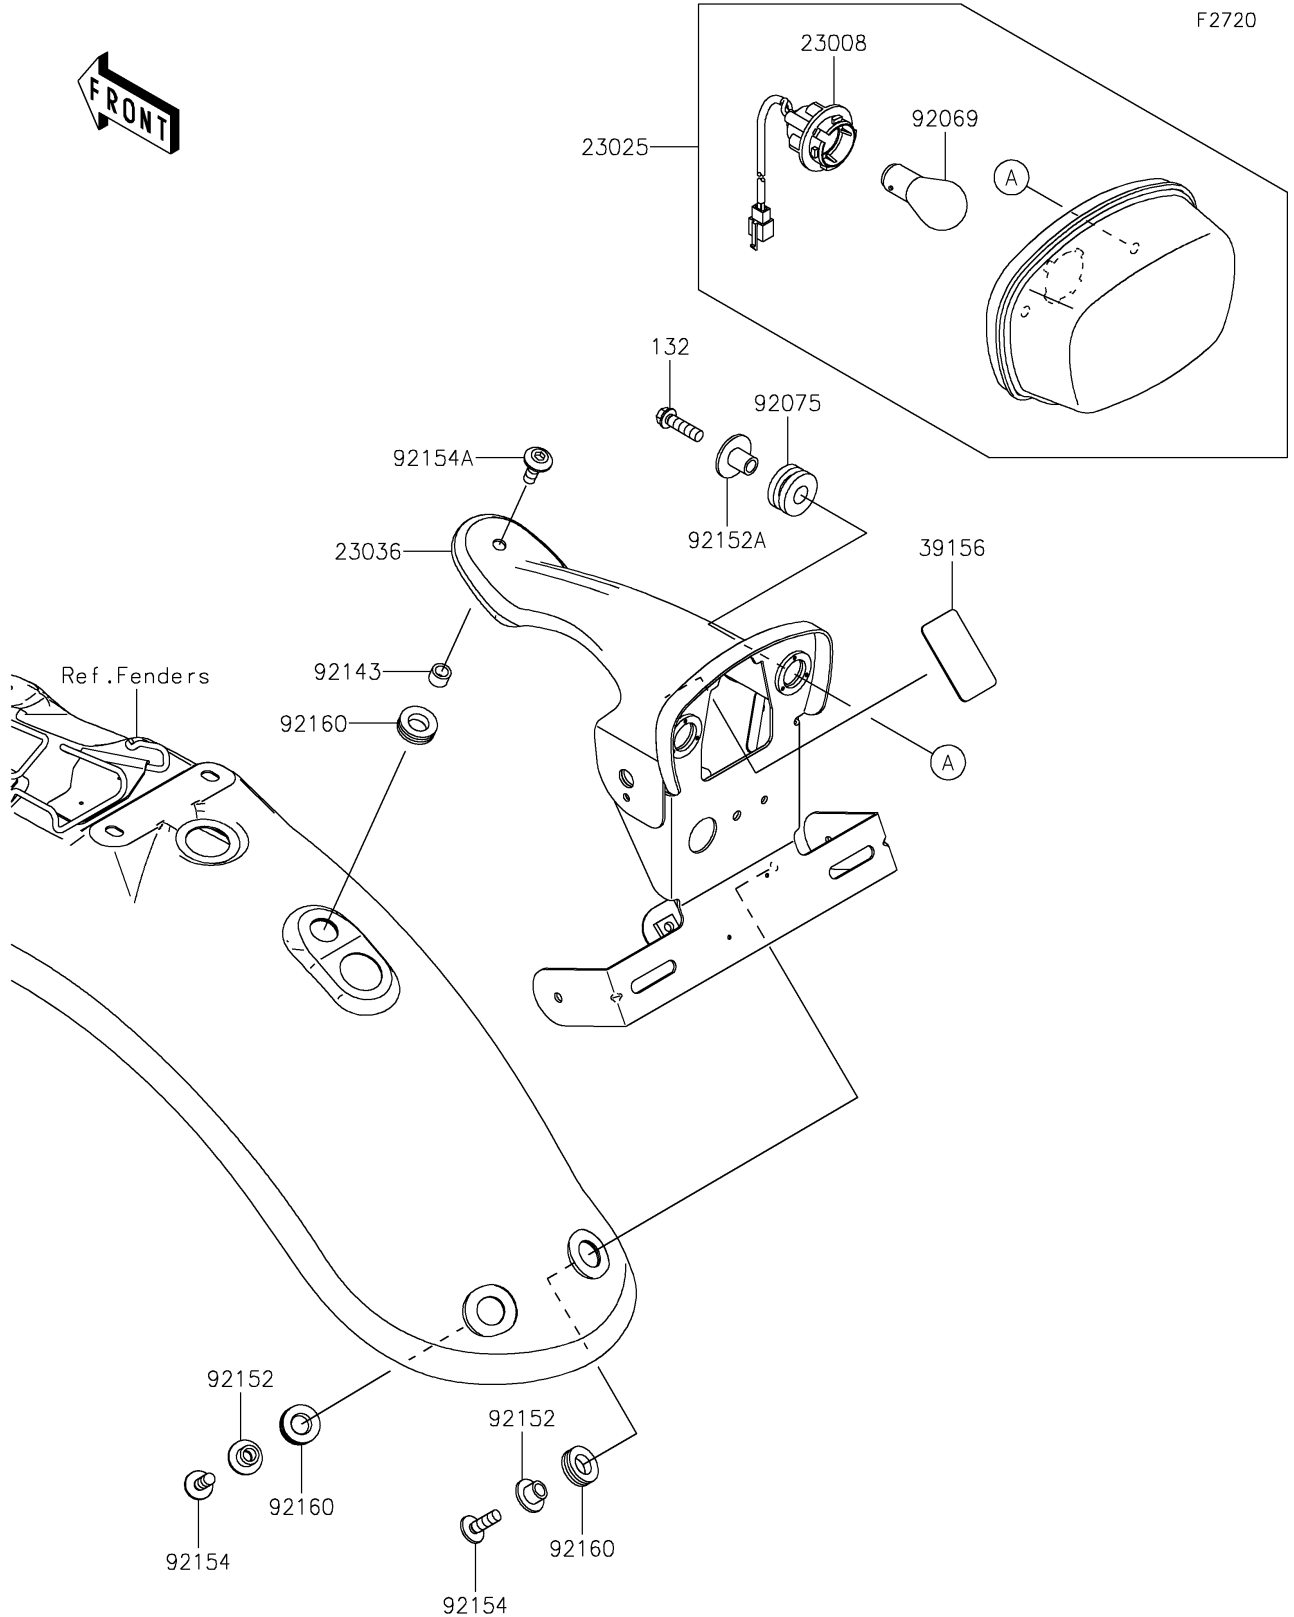

2025 W230 ABS PARTS DIAGRAM

Taillight(s)

2025 W230 ABS PARTS LIST

Taillight(s)

ITEM NAME	PART NUMBER	QUANTITY
SOCKET-ASSY (Ref # 23008)	23008-0202	1
LAMP-TAIL (Ref # 23025)	23025-0409	1
BRACKET-TAIL LAMP (Ref # 23036)	23036-0041	1
PAD,25X45X2 (Ref # 39156)	39156-2823	1
BULB,12V 21/5W (Ref # 92069)	92069-0110	1
DAMPER,10X24X12 (Ref # 92075)	92075-1690	2
COLLAR,6.8X10X7 (Ref # 92143)	92143-1407	1
COLLAR (Ref # 92152)	92152-0295	2
COLLAR,6.5X10X13.6 (Ref # 92152A)	92152-2492	2
BOLT,SOCKET,6X18 (Ref # 92154)	92154-1026	2
BOLT,FLANGED,6X16 (Ref # 92154A)	92154-7714	1
DAMPER (Ref # 92160)	92160-1278	3
BOLT-FLANGED-SMALL,6X22 (Ref # 132)	132BB0622	2