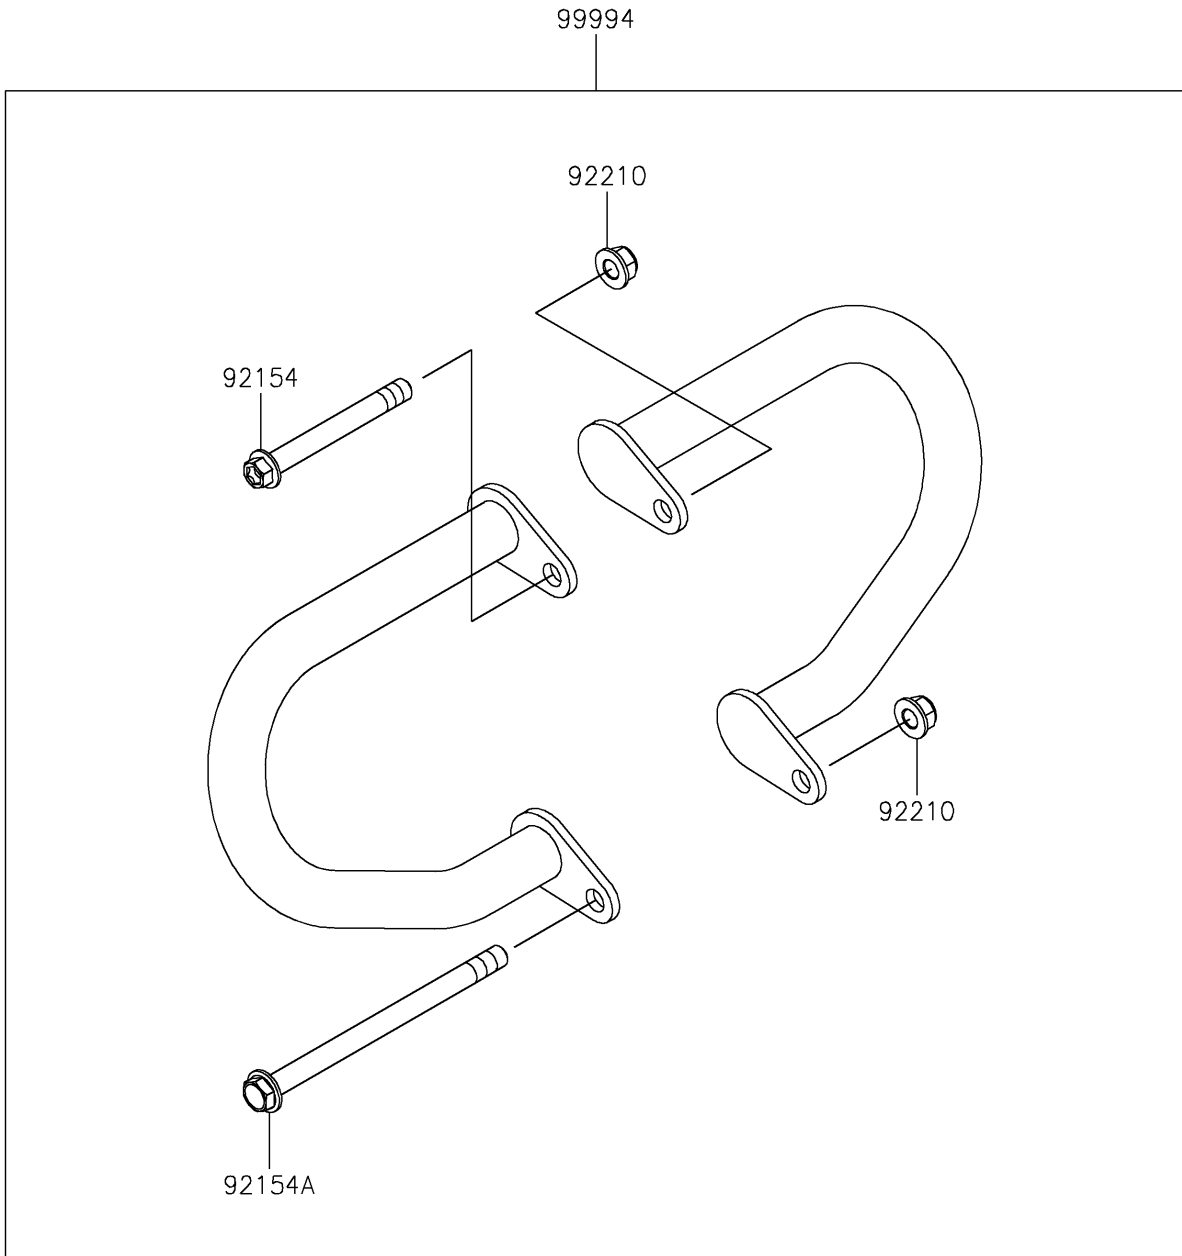

2025 W230 ABS PARTS DIAGRAM

Accessory(Engine Guard)

F2910

2025 W230 ABS PARTS LIST

Accessory(Engine Guard)

ITEM NAME	PART NUMBER	QUANTITY
BOLT,FLANGED,10X87 (Ref # 92154)	92154-7530	1
BOLT,FLANGED,10X147 (Ref # 92154A)	92154-7531	1
NUT,LOCK,FLANGED,10MM (Ref # 92210)	92210-1081	2
ENGINE GUARD (Ref # 99994)	99994-2262	1