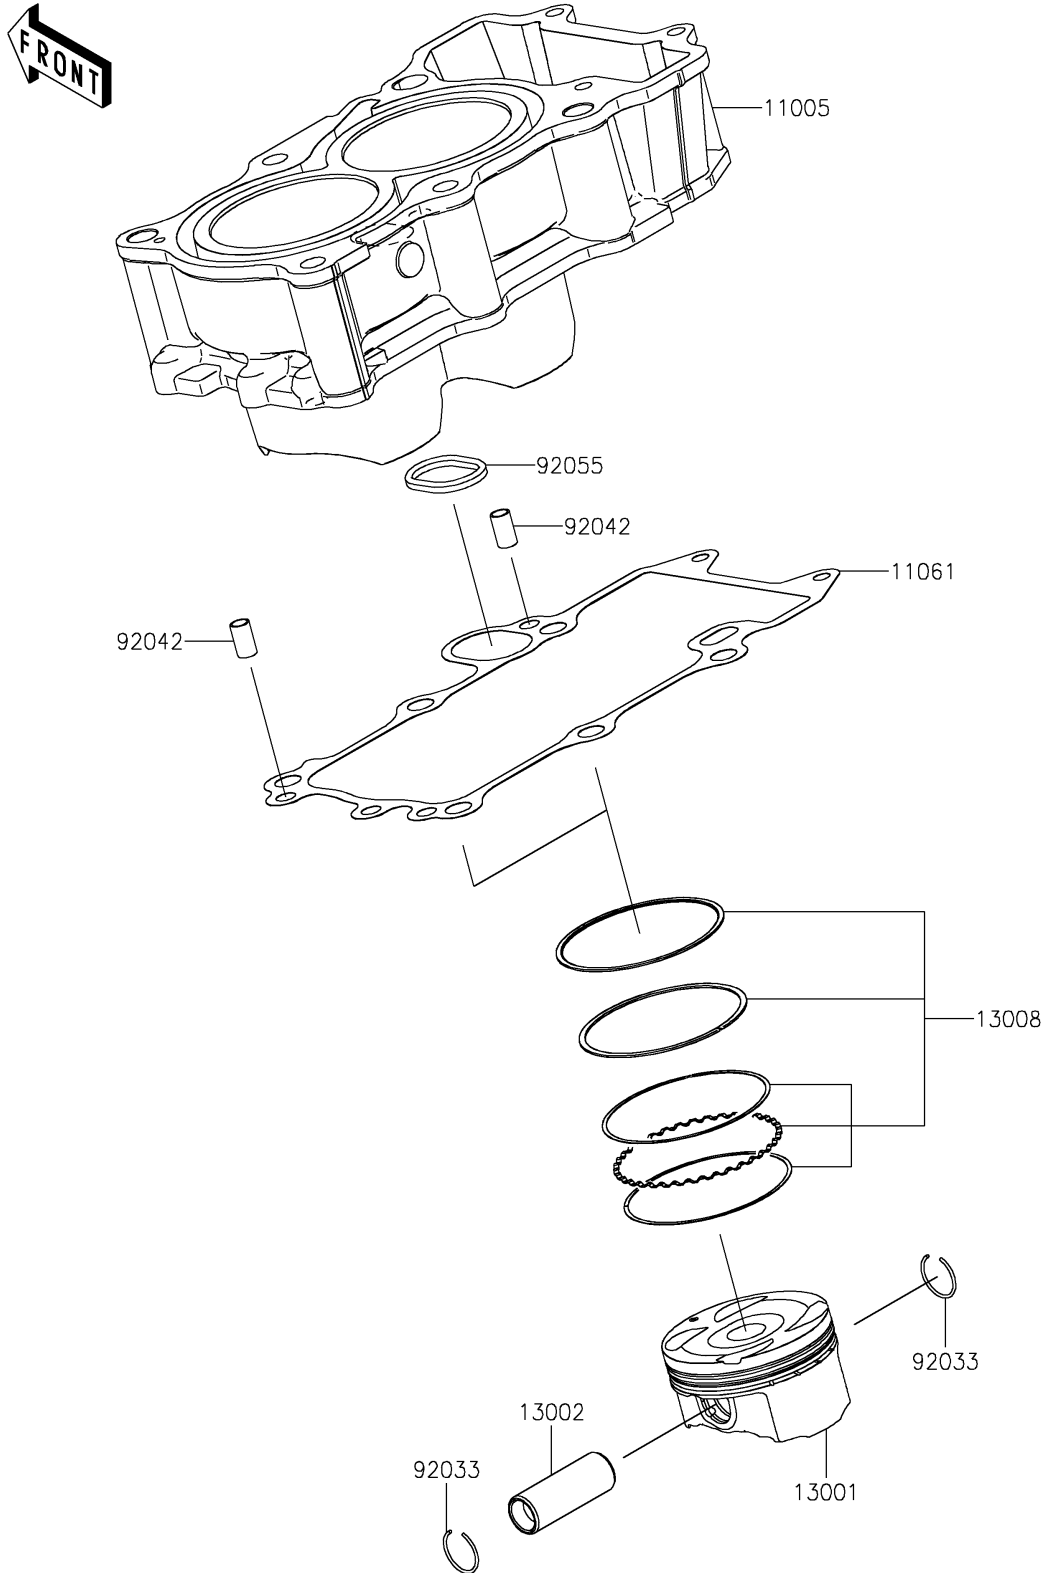

# 2024 Ninja 500 PARTS DIAGRAM

Cylinder/Piston(s)

E1120

## 2024 Ninja 500 PARTS LIST

Cylinder/Piston(s)

ITEM NAME	PART NUMBER	QUANTITY
CYLINDER-ENGINE (Ref # 11005)	11005-0740	1
GASKET,CYLINDER BASE (Ref # 11061)	11061-1458	1
PISTON-ENGINE (Ref # 13001)	13001-0853	2
PIN-PISTON (Ref # 13002)	13002-0050	2
RING-SET-PISTON (Ref # 13008)	13008-0603	2
RING-SNAP (Ref # 92033)	92033-1054	4
PIN,DOWEL,6.3X8X14 (Ref # 92042)	92042-007	2
RING-O (Ref # 92055)	92055-0888	1