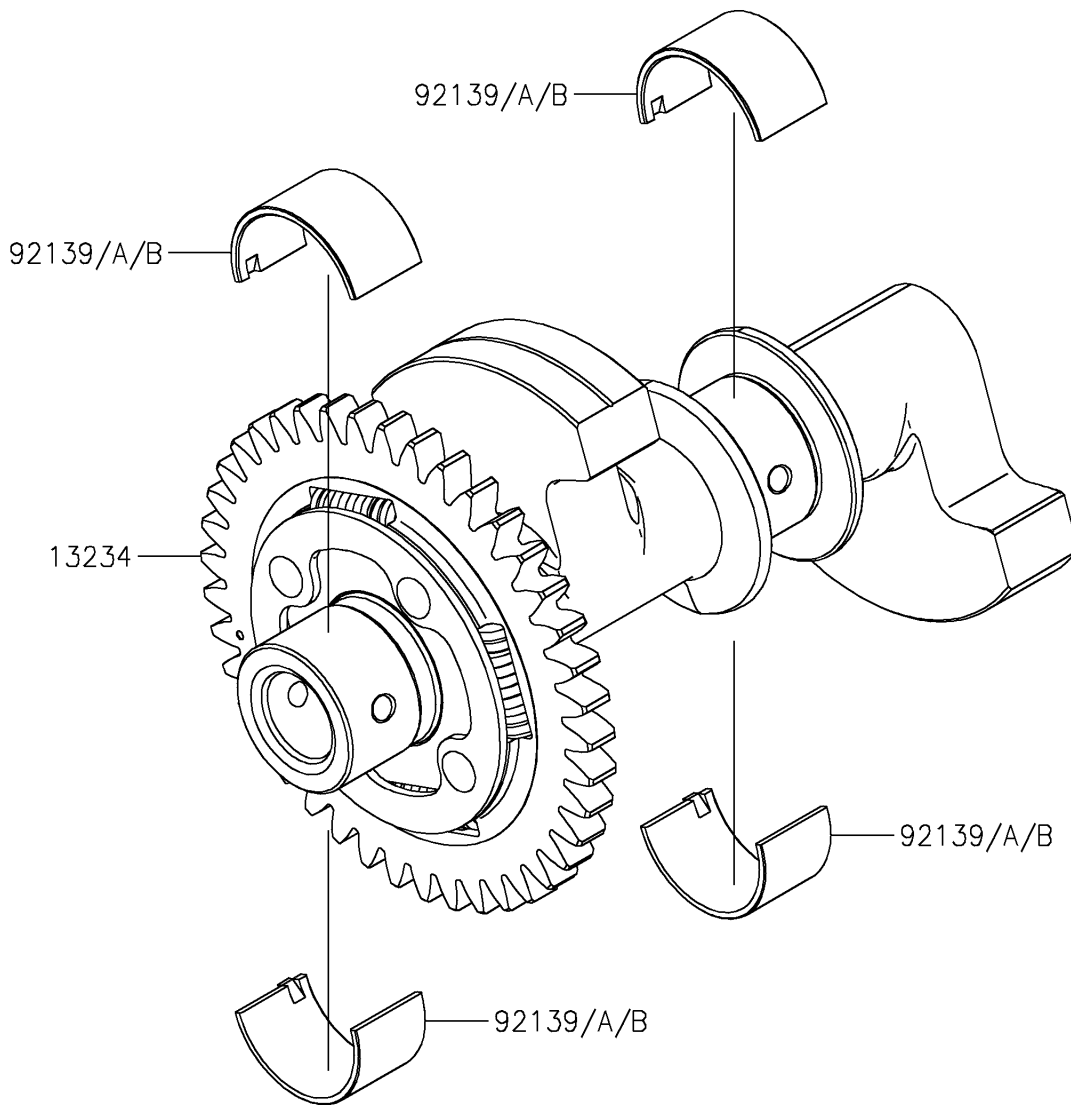

# 2025 Ninja 500 PARTS DIAGRAM

Balancer

E1323

## 2025 Ninja 500 PARTS LIST

### Balancer

ITEM NAME	PART NUMBER	QUANTITY
SHAFT-COMP,BALANCER (Ref # 13234)	13234-0627	1
BUSHING,BALANCER,BLUE (Ref # 92139)	92139-0883	AR
BUSHING,BALANCER,BLACK (Ref # 92139A)	92139-0884	4
BUSHING,BALANCER,BROWN (Ref # 92139B)	92139-0885	AR