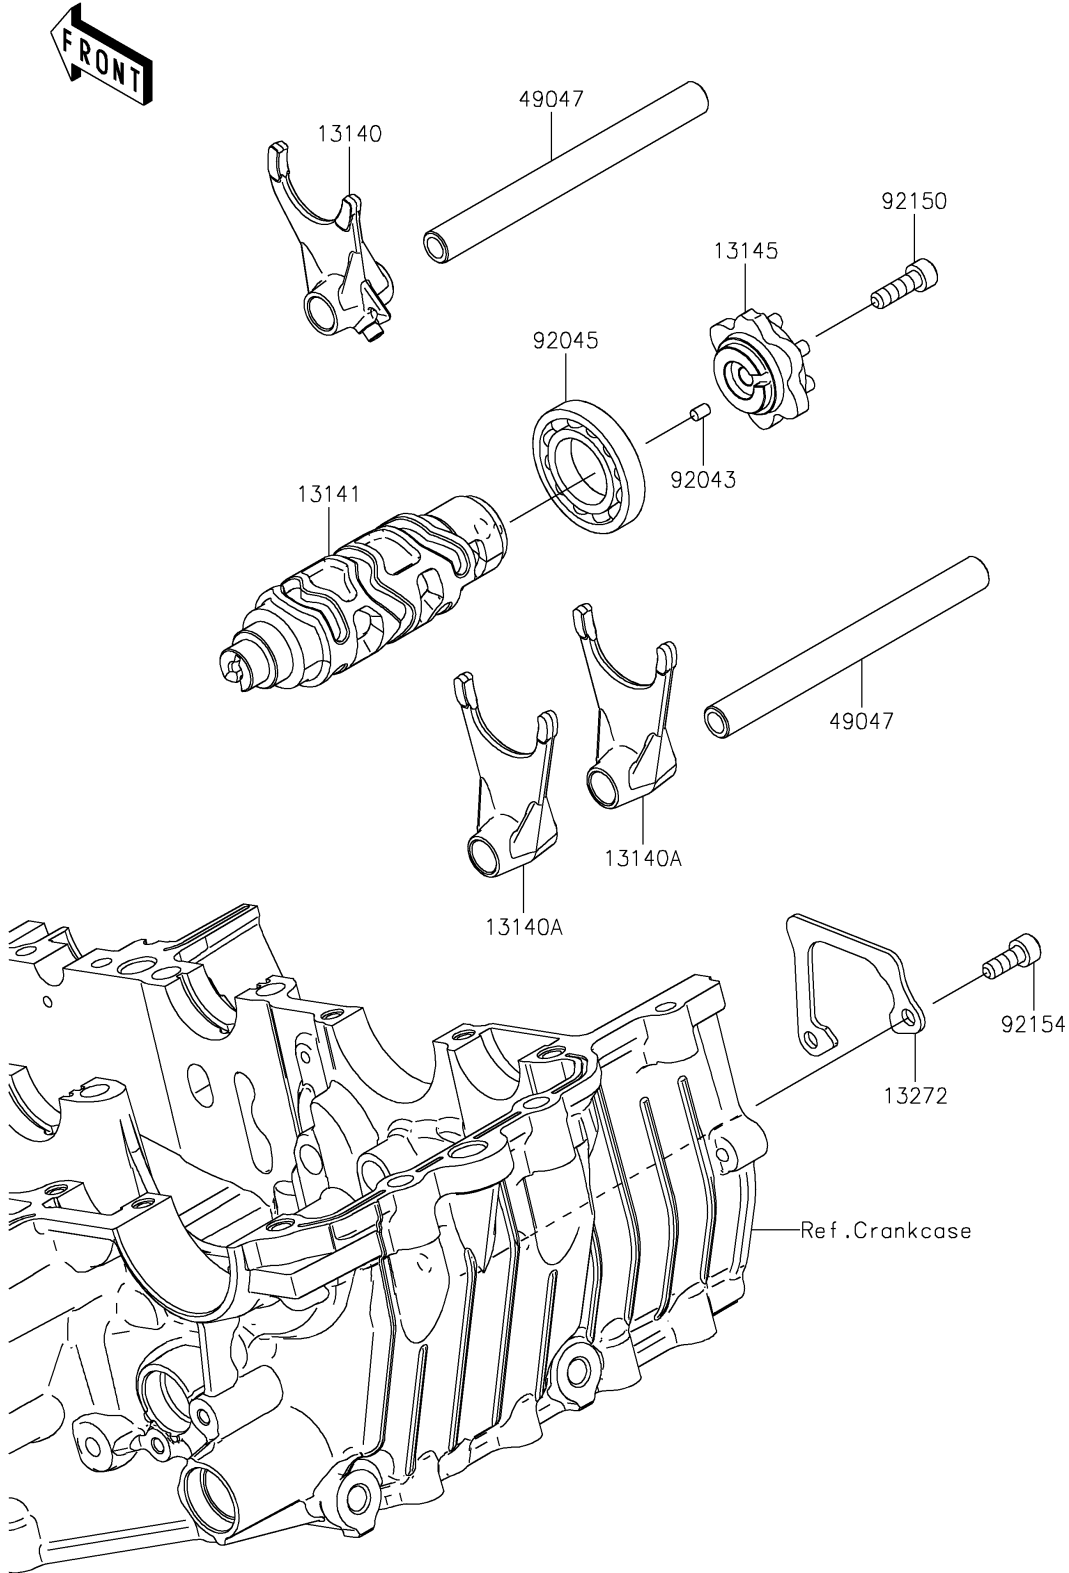

2024 Ninja 500 PARTS DIAGRAM

Gear Change Drum/Shift Fork(s)

E1362

2024 Ninja 500 PARTS LIST

Gear Change Drum/Shift Fork(s)

ITEM NAME	PART NUMBER	QUANTITY
FORK-SHIFT,IN (Ref # 13140)	13140-0662	1
FORK-SHIFT,OUT (Ref # 13140A)	13140-0663	2
DRUM-CHANGE (Ref # 13141)	13141-0597	1
CAM-CHANGE DRUM (Ref # 13145)	13145-0570	1
PLATE (Ref # 13272)	13272-2374	1
ROD-SHIFT (Ref # 49047)	49047-0634	2
PIN,4X6 (Ref # 92043)	92043-1744	1
BEARING-BALL,16005 (Ref # 92045)	92045-1045	1
BOLT,SOCKET,6X20 (Ref # 92150)	92150-1880	1
BOLT,SOCKET,6X16 (Ref # 92154)	92154-0235	2