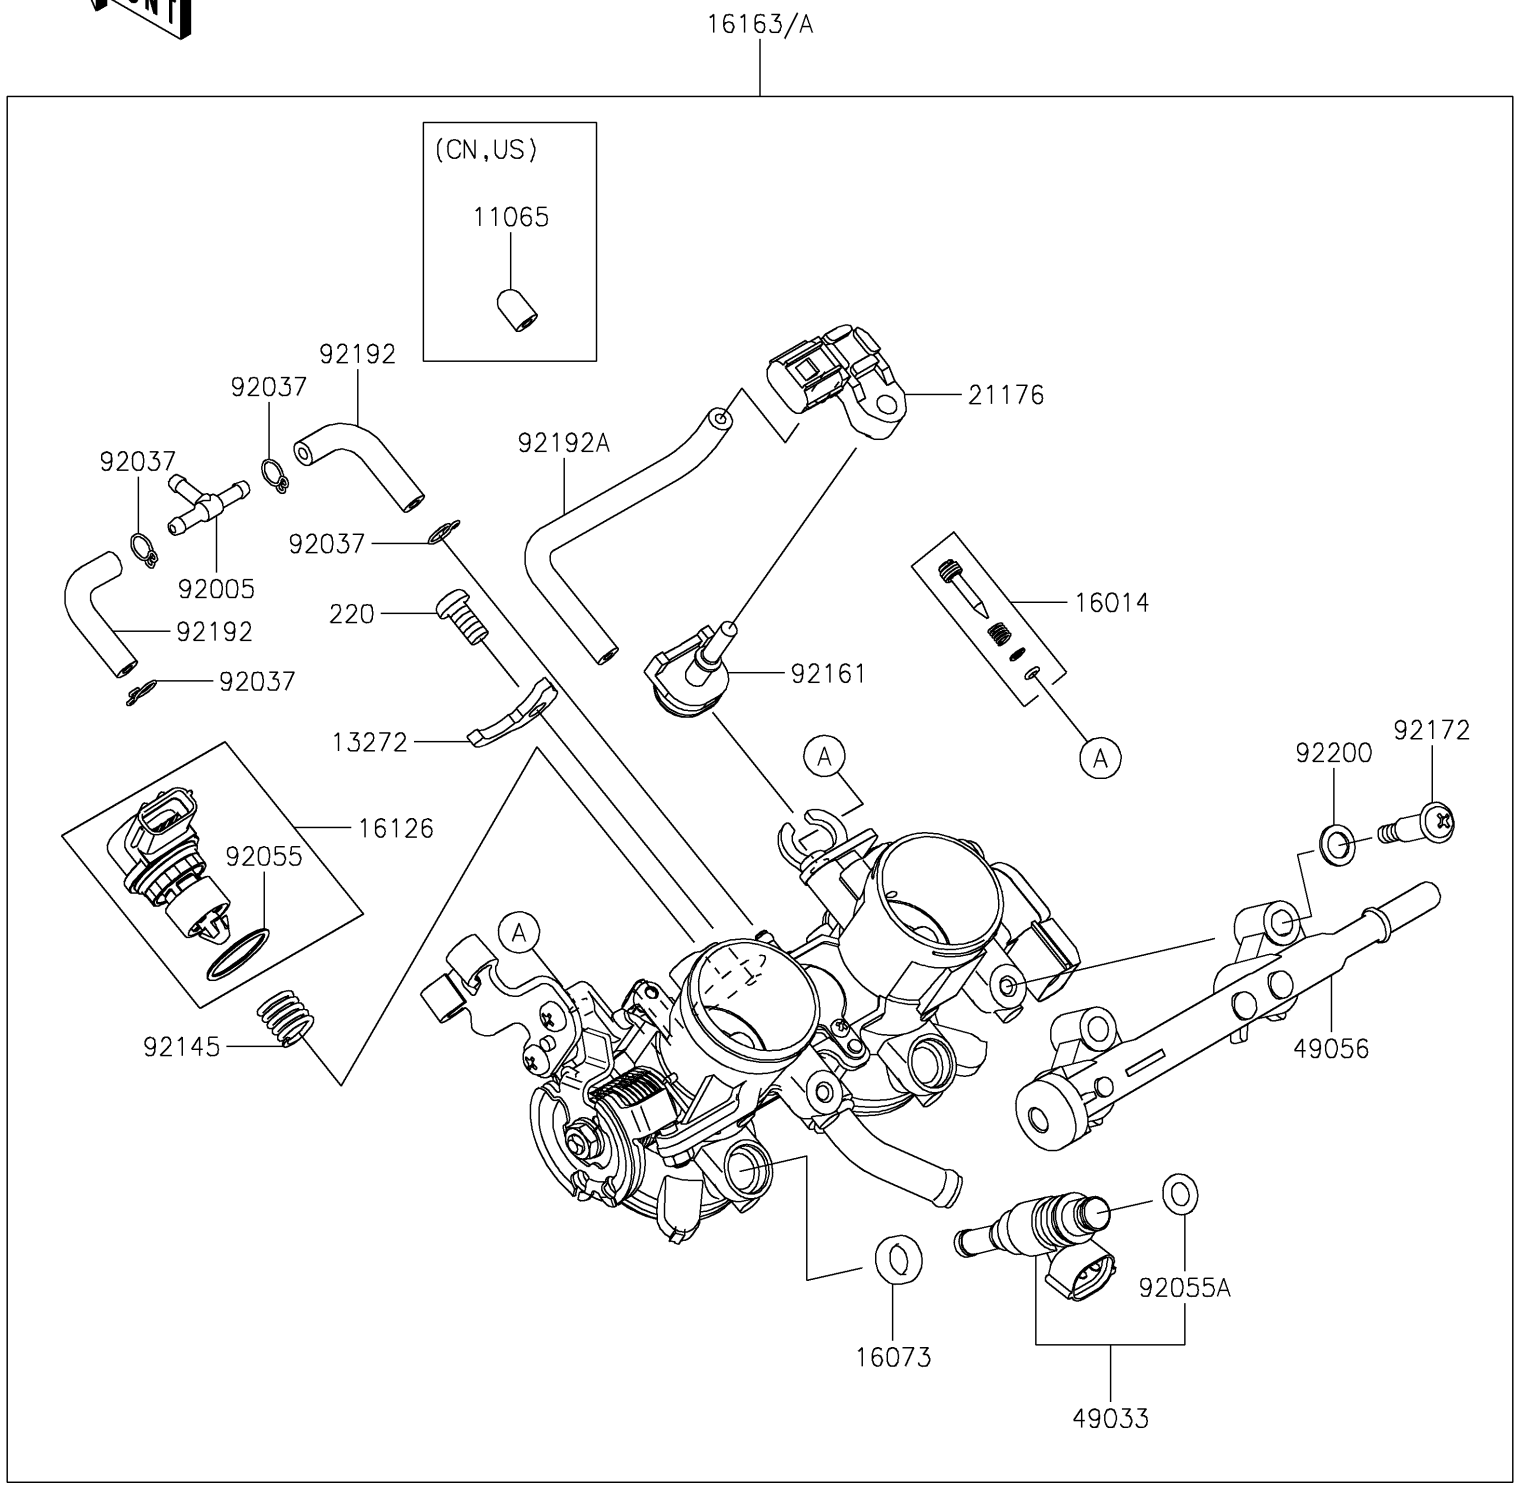

2024 Ninja 500 PARTS DIAGRAM

Throttle

E1510

2024 Ninja 500 PARTS LIST

Throttle

ITEM NAME	PART NUMBER	QUANTITY
PLATE (Ref # 13272)	13272-2558	1
SCREW-PILOT AIR (Ref # 16014)	16014-0022	2
INSULATOR (Ref # 16073)	16073-0866	2
VALVE,ISC (Ref # 16126)	16126-0748	1
THROTTLE-ASSY (Ref # 16163)	16163-1267	1
SENSOR,PRESSURE (Ref # 21176)	21176-0906	1
NOZZLE-INJECTION (Ref # 49033)	49033-0047	2
PIPE-INJECTION (Ref # 49056)	49056-0050	1
FITTING (Ref # 92005)	92005-1380	1
CLAMP,TUBE (Ref # 92037)	92037-1124	4
RING-O (Ref # 92055)	92055-0907	1
RING-O,REGULATOR-FUEL (Ref # 92055A)	92055-2187	2
SPRING (Ref # 92145)	92145-1826	1
DAMPER (Ref # 92161)	92161-2438	1
SCREW (Ref # 92172)	92172-1257	2
TUBE,3.5X7.5X55 (Ref # 92192)	92192-1349	2
TUBE (Ref # 92192A)	92192-1906	1
WASHER (Ref # 92200)	92200-3807	2
SCREW-PAN-CROS,6X12 (Ref # 220)	220AA0612	1
CAP (Ref # 11065)	11065-0072	2
THROTTLE-ASSY (Ref # 16163A)	16163-1295	1