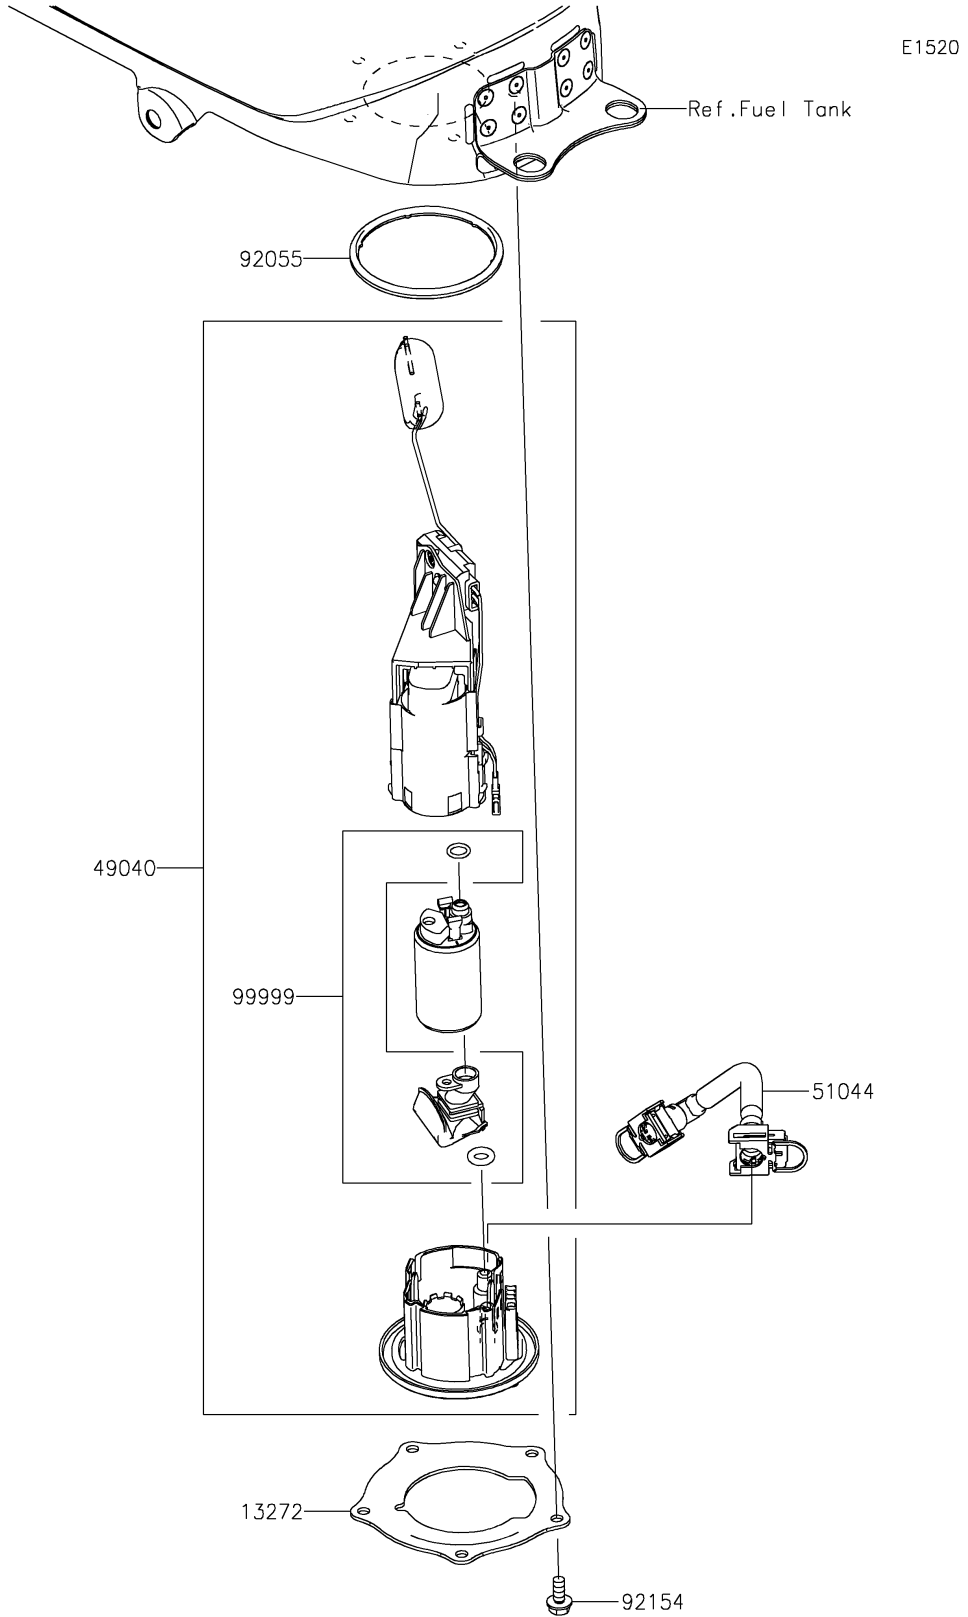

2024 Ninja 500 PARTS DIAGRAM

Fuel Pump

2024 Ninja 500 PARTS LIST

Fuel Pump

ITEM NAME	PART NUMBER	QUANTITY
PLATE,FUEL PUMP (Ref # 13272)	13272-2614	1
PUMP-FUEL (Ref # 49040)	49040-0824	1
TUBE-ASSY,FUEL (Ref # 51044)	51044-1266	1
RING-O,FUEL PUMP (Ref # 92055)	92055-0920	1
BOLT,FLANGED,6X14 (Ref # 92154)	92154-3963	5
KIT,FUEL FILTER (Ref # 99999)	99999-0893	1