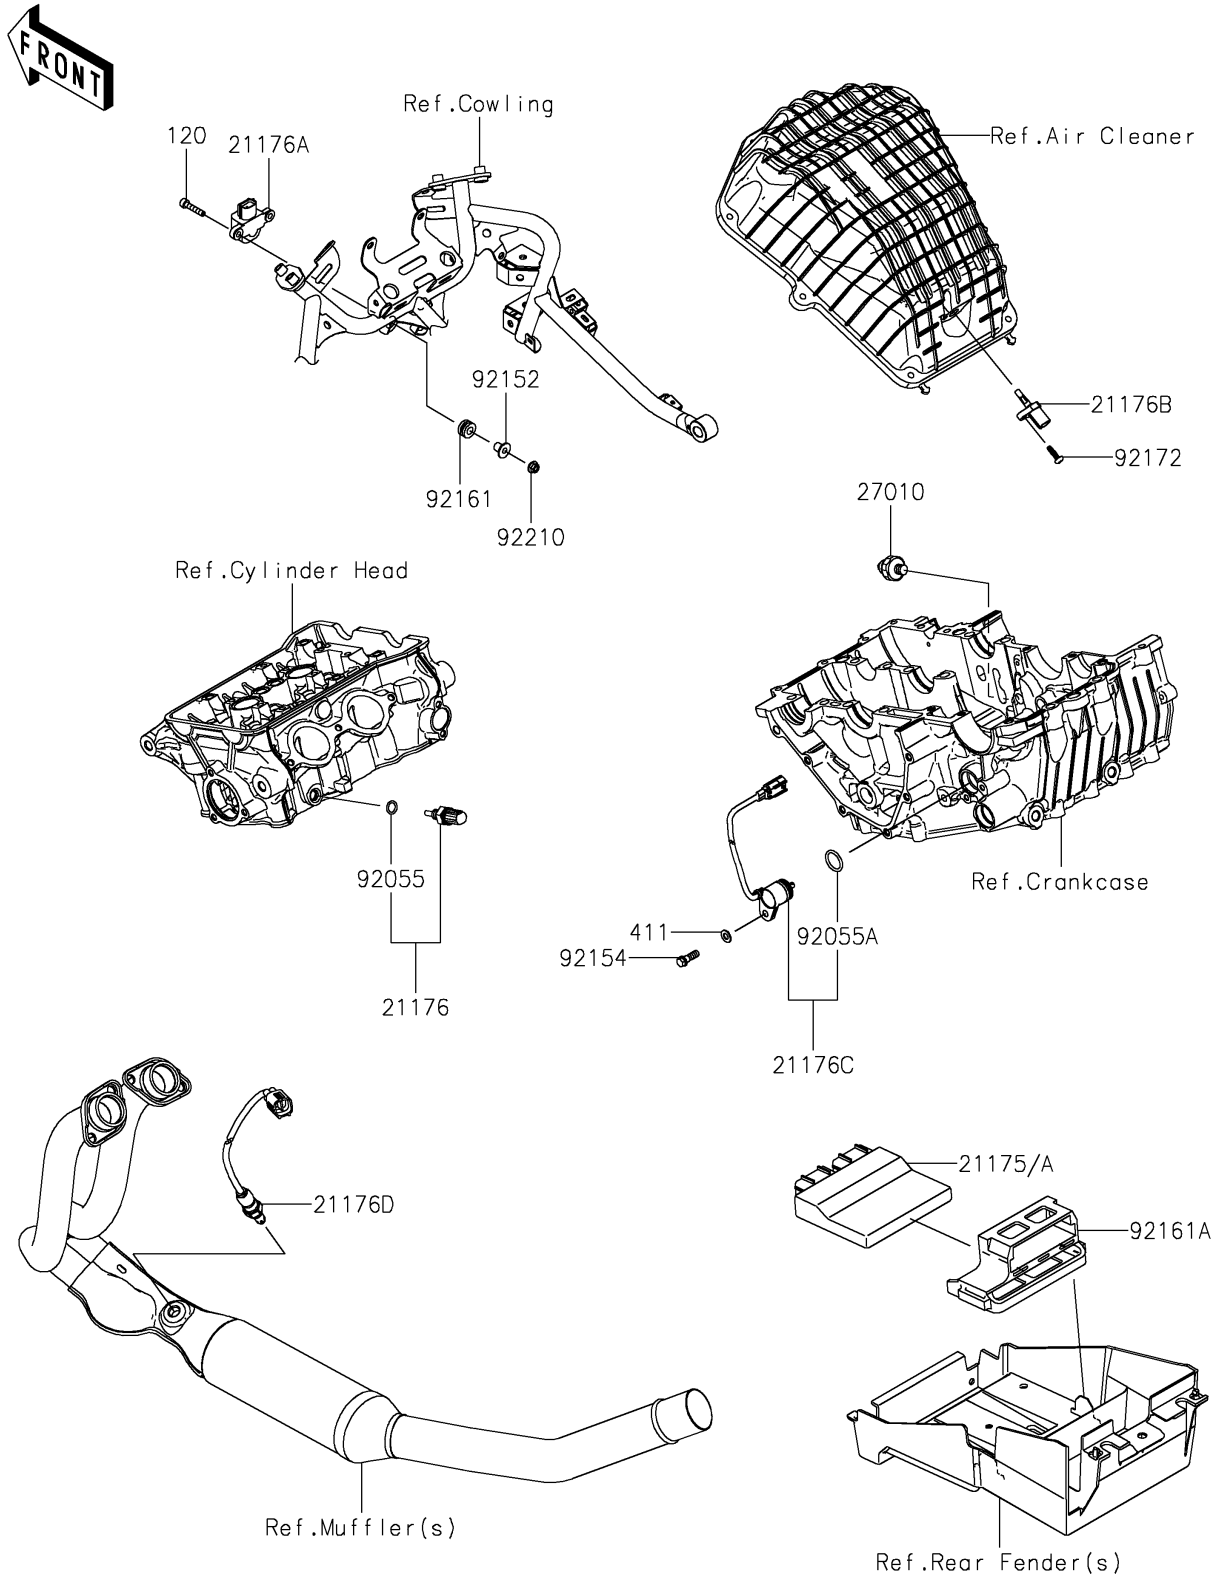

# 2024 Ninja 500 PARTS DIAGRAM

Fuel Injection

E1530

## 2024 Ninja 500 PARTS LIST

### Fuel Injection

ITEM NAME	PART NUMBER	QUANTITY
CONTROL UNIT-ELECTRONIC (Ref # 21175)	21175-1982	1
CONTROL UNIT-ELECTRONIC (Ref # 21175A)	21175-1983	1
SENSOR,WATER TEMP (Ref # 21176)	21176-0009	1
SENSOR,VEHICLE-DOWN (Ref # 21176A)	21176-0026	1
SENSOR,AIR TEMPERATURE (Ref # 21176B)	21176-0048	1
SENSOR,GEAR POSITION (Ref # 21176C)	21176-0852	1
SENSOR,OXYGEN (Ref # 21176D)	21176-1202	1
SWITCH,OIL PRESSURE (Ref # 27010)	27010-1313	1
RING-O,9.5X1.9 (Ref # 92055)	92055-0016	1
RING-O (Ref # 92055A)	92055-0917	1
COLLAR,5.6X8X11.2 (Ref # 92152)	92152-1562	2
BOLT (Ref # 92154)	92154-3764	1
DAMPER,8X16X8.6 (Ref # 92161)	92161-0685	2
DAMPER (Ref # 92161A)	92161-2437	1
SCREW,TAPPING,5X16 (Ref # 92172)	92172-0790	1
NUT,FLANGED,5MM (Ref # 92210)	92210-0007	2
BOLT-SOCKET,5X25 (Ref # 120)	120CA0525	2
WASHER-PLAIN,6MM (Ref # 411)	411AA0600	1