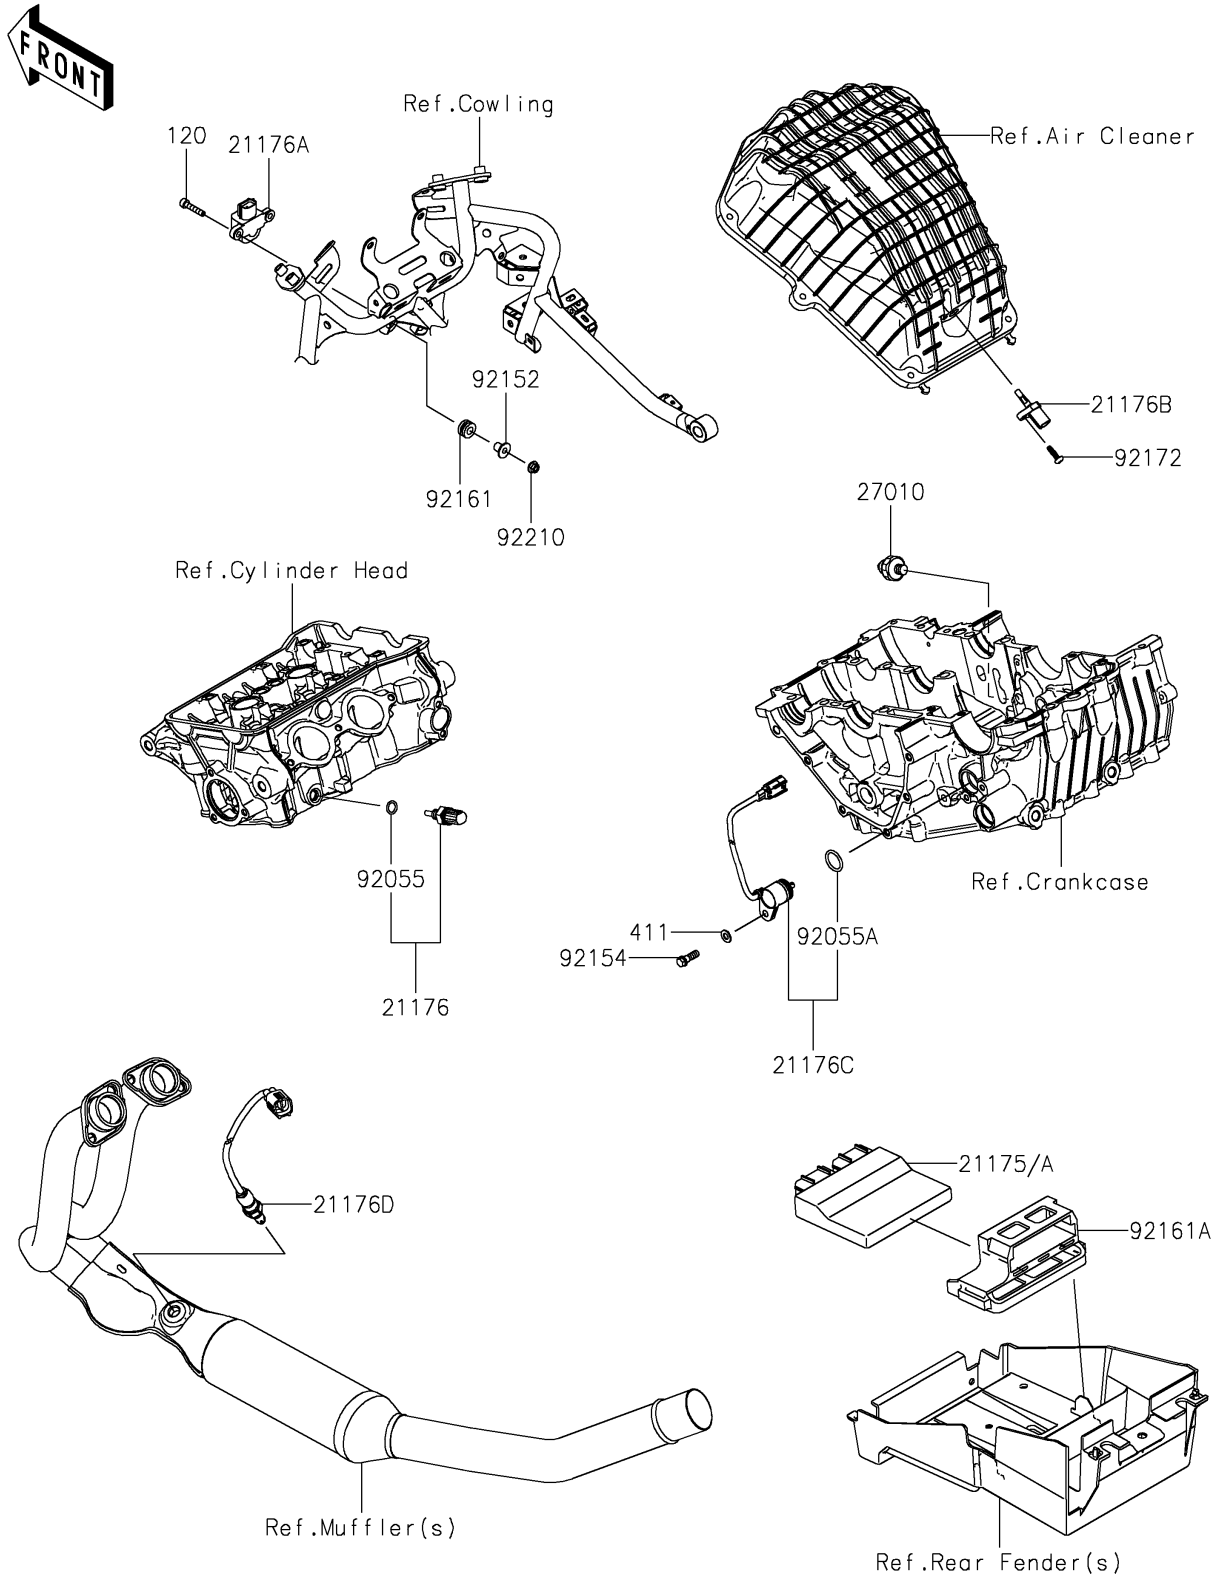

# 2025 Ninja 500 PARTS DIAGRAM

Fuel Injection

E1530

## 2025 Ninja 500 PARTS LIST

### Fuel Injection

ITEM NAME	PART NUMBER	QUANTITY
SENSOR,WATER TEMP (Ref # 21176)	21176-0009	1
SENSOR,VEHICLE-DOWN (Ref # 21176A)	21176-0026	1
SENSOR,AIR TEMPERATURE (Ref # 21176B)	21176-0048	1
SENSOR,GEAR POSITION (Ref # 21176C)	21176-0852	1
SENSOR,OXYGEN (Ref # 21176D)	21176-1202	1
SWITCH,OIL PRESSURE (Ref # 27010)	27010-1313	1
RING-O,9.5X1.9 (Ref # 92055)	92055-0016	1
RING-O (Ref # 92055A)	92055-0917	1
COLLAR,5.6X8X11.2 (Ref # 92152)	92152-1562	2
BOLT (Ref # 92154)	92154-3764	1
DAMPER,8X16X8.6 (Ref # 92161)	92161-0685	2
DAMPER (Ref # 92161A)	92161-2437	1
SCREW,TAPPING,5X16 (Ref # 92172)	92172-0790	1
NUT,FLANGED,5MM (Ref # 92210)	92210-0007	2
BOLT-SOCKET,5X25 (Ref # 120)	120CA0525	2
WASHER-PLAIN,6MM (Ref # 411)	411AA0600	1