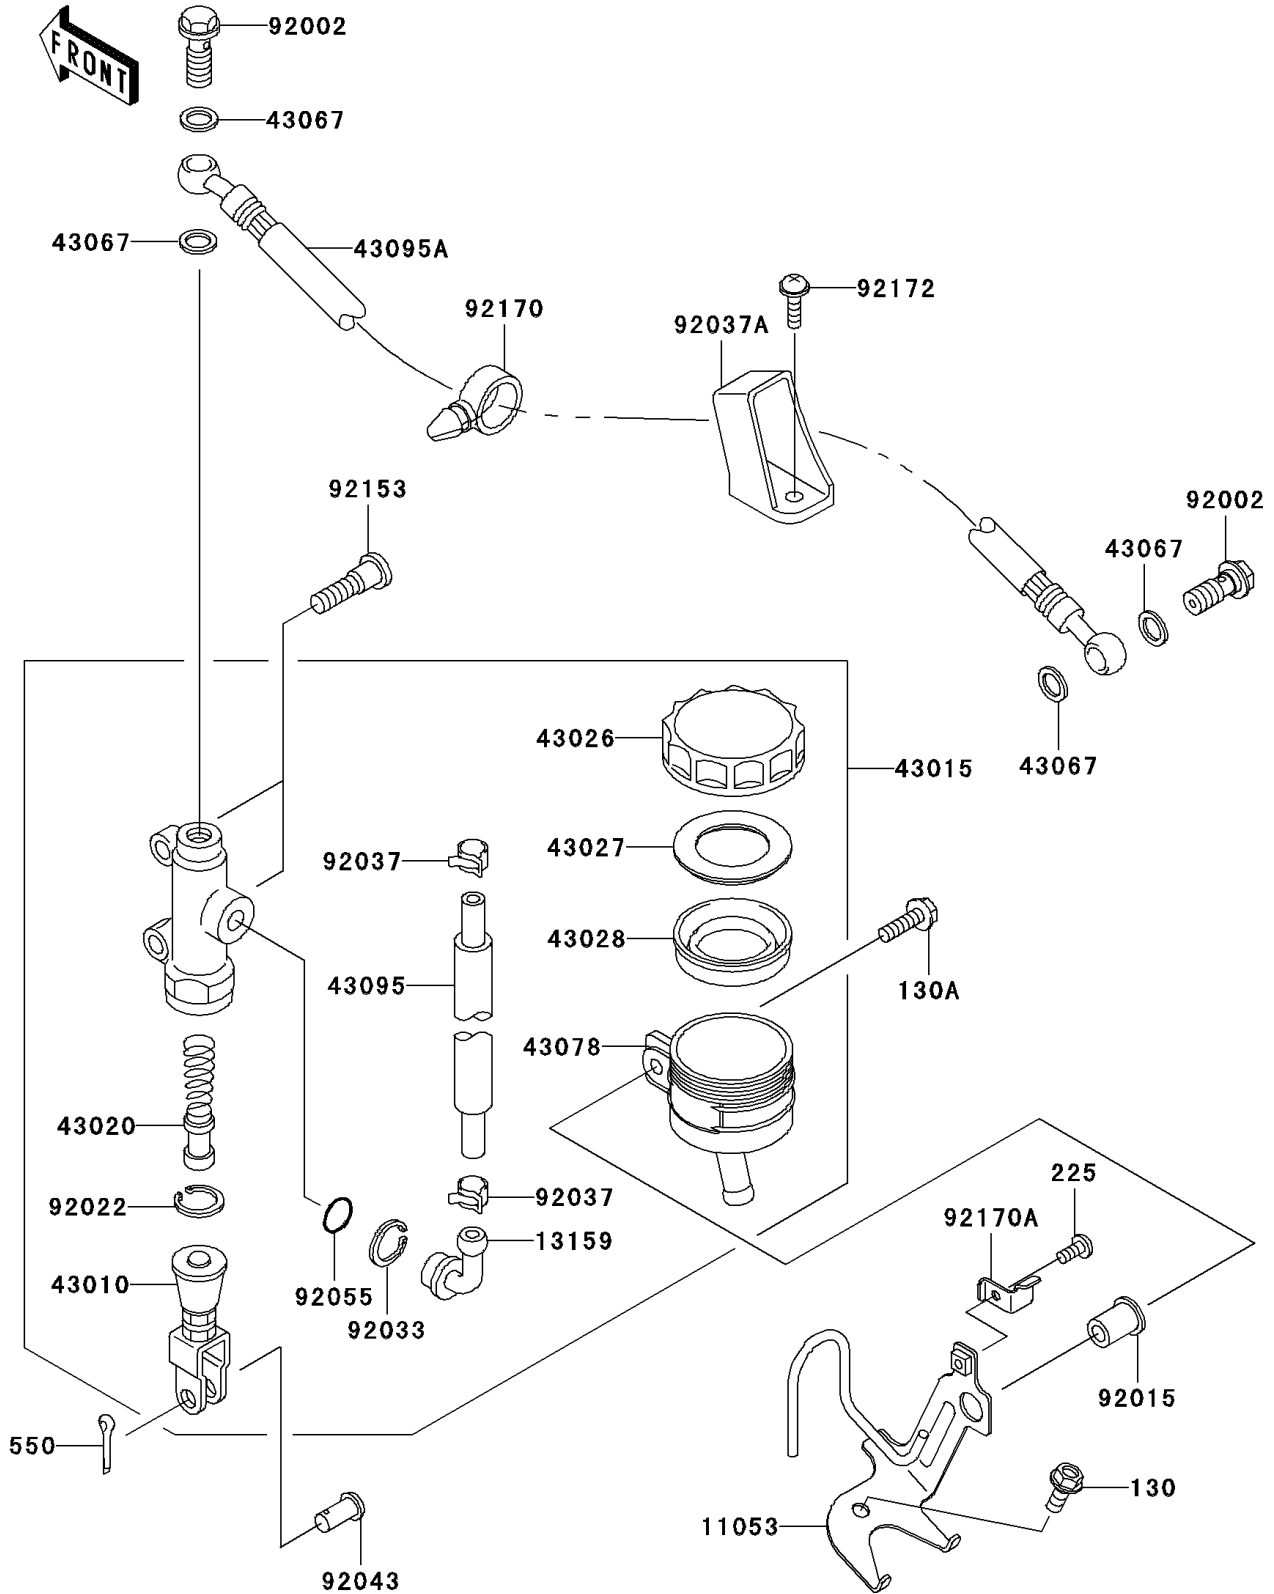

2004 Ninja® ZX™-6RR PARTS DIAGRAM

Rear Master Cylinder

F2293

2004 Ninja® ZX™-6RR PARTS LIST

Rear Master Cylinder

ITEM NAME	PART NUMBER	QUANTITY
BOLT-FLANGED (Ref # 130)	130L0614	1
BOLT-FLANGED (Ref # 130A)	130V0620	1
SCREW-PAN-WSP-CROS (Ref # 225)	225F0412	1
PIN-COTTER,2.0X15 (Ref # 550)	550D2015	1
BRACKET,RESERVOIR TANK (Ref # 11053)	11053-0292	1
CONNECTOR,RR MASTER CYLINDER (Ref # 13159)	13159-1052	1
ROD-ASSY-BRAKE (Ref # 43010)	43010-0002	1
CYLINDER-ASSY-MASTER,RR (Ref # 43015)	43015-0005	1
PISTON-COMP-BRAKE (Ref # 43020)	43020-1120	1
CAP-BRAKE (Ref # 43026)	43026-1051	1
PLATE-DIAPHRAGM (Ref # 43027)	43027-1051	1
DIAPHRAGM,MASTER CYLINDER (Ref # 43028)	43028-1057	1
WASHER,10.5X15X1.5 (Ref # 43067)	43067-001	4
RESERVOIR,RR MASTER CYLINDER (Ref # 43078)	43078-1082	1
HOSE-BRAKE,RR MASTER CYLINDER (Ref # 43095)	43095-1121	1
HOSE-BRAKE,RR (Ref # 43095A)	43095-1285	1
BOLT,OIL,L=23 (Ref # 92002)	92002-1888	2
NUT (Ref # 92015)	92015-1700	1
WASHER,CIRCRIP (Ref # 92022)	92022-1601	1
RING-SNAP,20.5MM (Ref # 92033)	92033-1186	1
CLAMP,BRAKE HOSE (Ref # 92037)	92037-1547	2
CLAMP,HOSE (Ref # 92037A)	92037-1896	1
PIN,8MM (Ref # 92043)	92043-1303	1
RING-O,MASTER CYLINDER (Ref # 92055)	92055-1251	1
BOLT,SOCKET,8X32 (Ref # 92153)	92153-0403	2
CLAMP (Ref # 92170)	92170-1067	1
CLAMP,RESERVE TANK CAP (Ref # 92170A)	92170-1879	1
SCREW,6X14 (Ref # 92172)	92172-0004	1