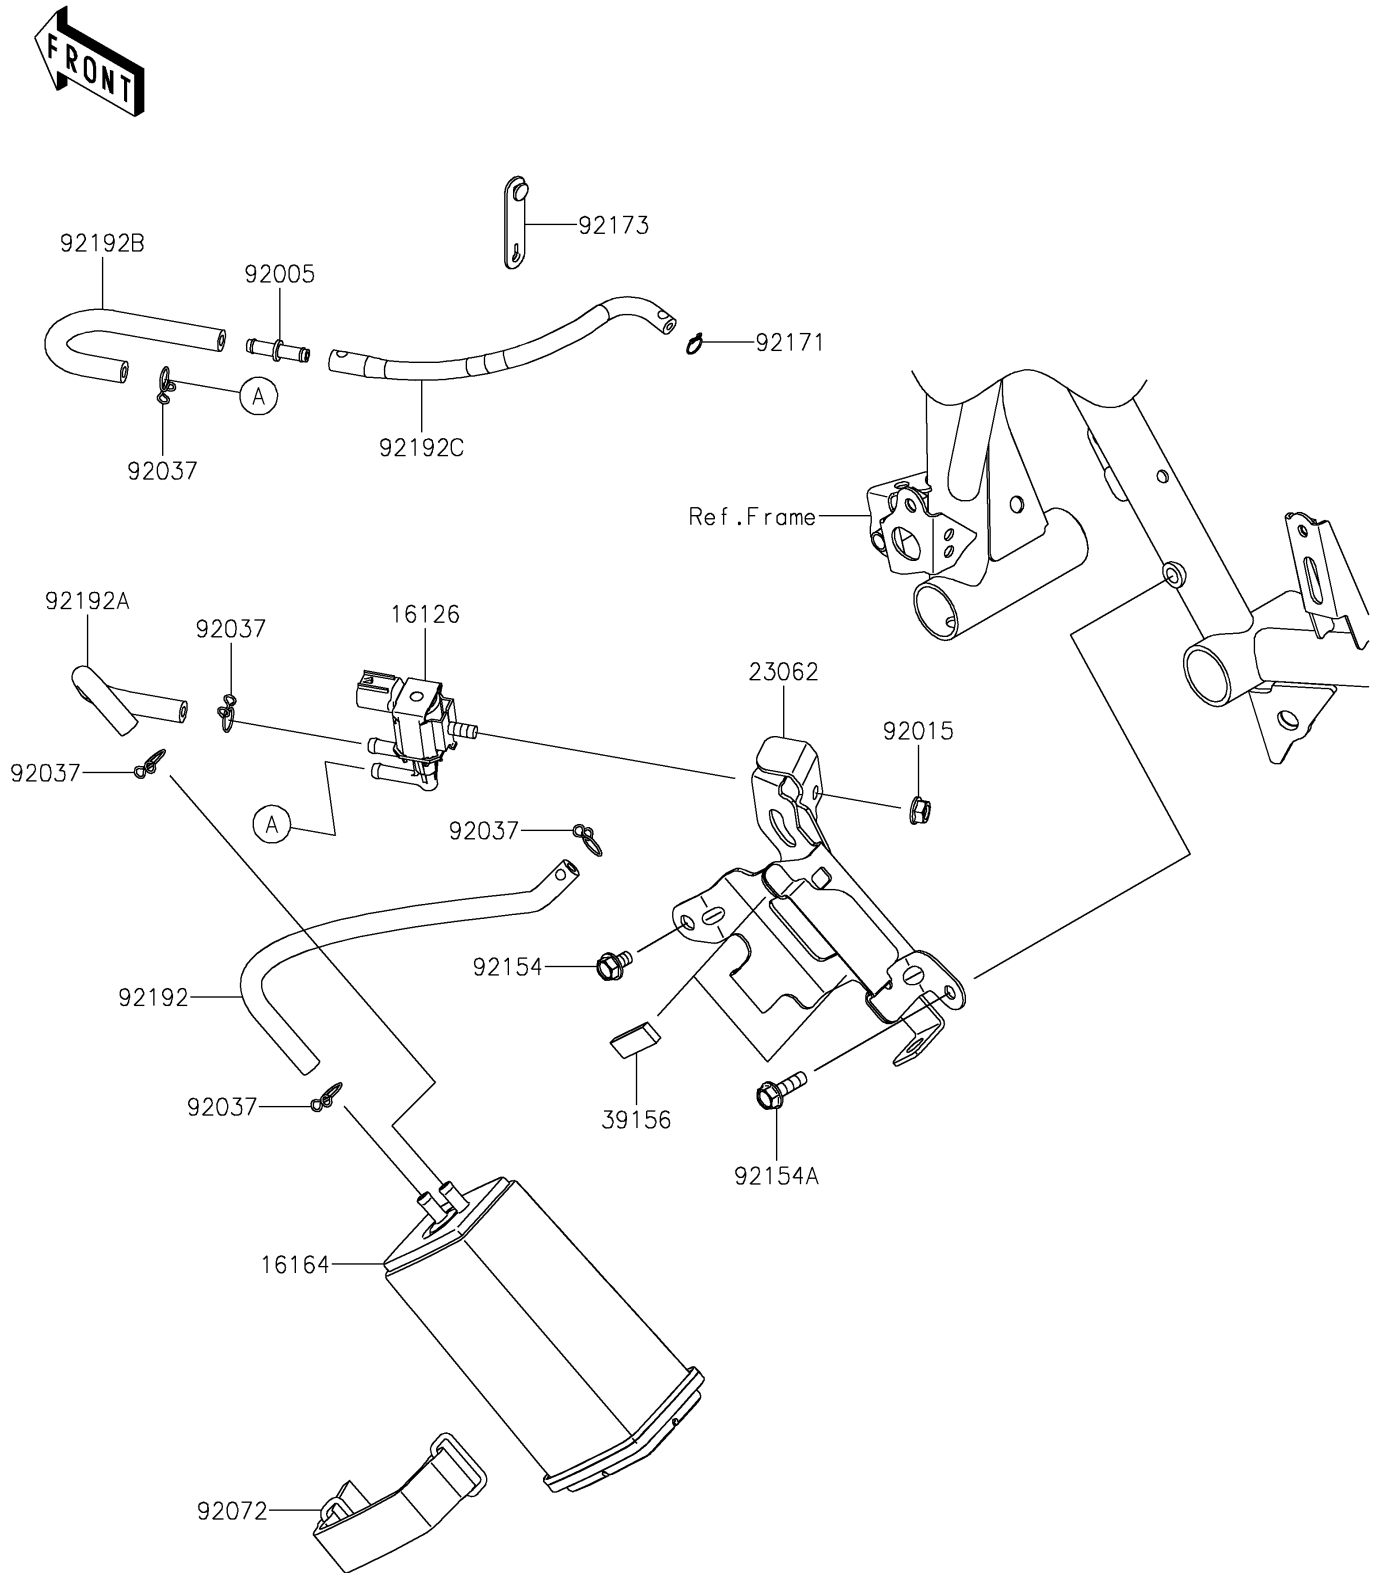

2024 Ninja 500 PARTS DIAGRAM

Fuel Evaporative System(CA)

E1650

2024 Ninja 500 PARTS LIST

Fuel Evaporative System(CA)

ITEM NAME	PART NUMBER	QUANTITY
VALVE,SOLENOID (Ref # 16126)	16126-0705	1
CANISTER (Ref # 16164)	16164-0012	1
BRACKET-COMP,CANISTER (Ref # 23062)	23062-0949	1
PAD,10X30X4 (Ref # 39156)	39156-0927	2
FITTING (Ref # 92005)	92005-0721	1
NUT,FLANGED,6MM (Ref # 92015)	92015-1367	1
CLAMP,TUBE (Ref # 92037)	92037-147	5
BAND,CANISTER (Ref # 92072)	92072-0815	1
BOLT,FLANGED,6X10 (Ref # 92154)	92154-2939	1
BOLT-FLANGED,6X20 (Ref # 92154A)	92154-3812	1
CLAMP (Ref # 92171)	92171-0573	1
CLAMP (Ref # 92173)	92173-2198	1
TUBE,FUEL TANK-CANISTER (Ref # 92192)	92192-1806	1
TUBE,CANISTER-VALVE SOLENOID (Ref # 92192A)	92192-1807	1
TUBE,SOLENOID VALVE-FITTING (Ref # 92192B)	92192-1808	1
TUBE,FITTING-THROTTLE BODY (Ref # 92192C)	92192-1920	1