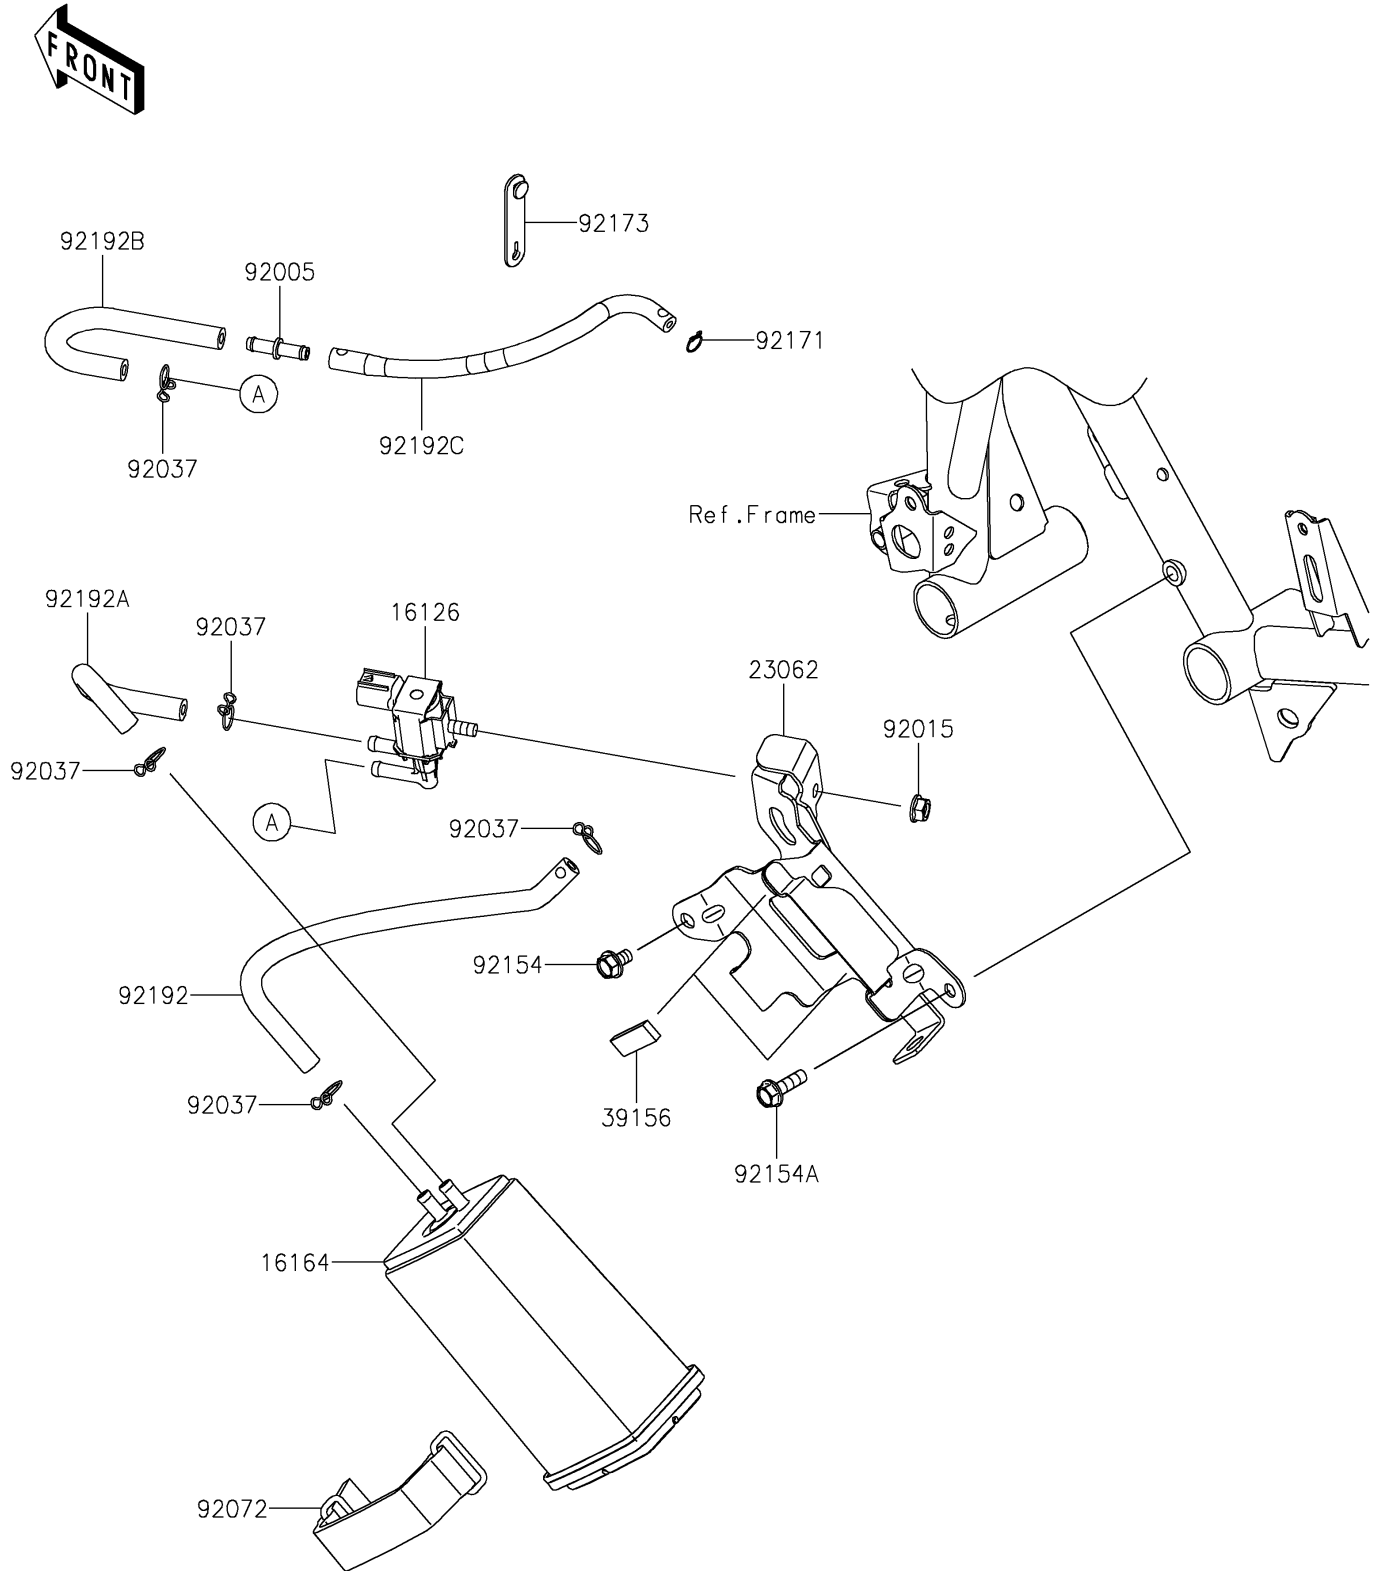

# 2024 Ninja 500 PARTS DIAGRAM

Fuel Evaporative System(CA)

E1650

## 2024 Ninja 500 PARTS LIST

Fuel Evaporative System(CA)

ITEM NAME	PART NUMBER	QUANTITY
VALVE,SOLENOID (Ref # 16126)	16126-0705	1
CANISTER (Ref # 16164)	16164-0012	1
BRACKET-COMP,CANISTER (Ref # 23062)	23062-0949	1
PAD,10X30X4 (Ref # 39156)	39156-0927	2
FITTING (Ref # 92005)	92005-0721	1
NUT,FLANGED,6MM (Ref # 92015)	92015-1367	1
CLAMP,TUBE (Ref # 92037)	92037-147	5
BAND,CANISTER (Ref # 92072)	92072-0815	1
BOLT,FLANGED,6X10 (Ref # 92154)	92154-2939	1
BOLT-FLANGED,6X20 (Ref # 92154A)	92154-3812	1
CLAMP (Ref # 92171)	92171-0573	1
CLAMP (Ref # 92173)	92173-2198	1
TUBE,FUEL TANK-CANISTER (Ref # 92192)	92192-1806	1
TUBE,CANISTER-VALVE SOLENOID (Ref # 92192A)	92192-1807	1
TUBE,SOLENOID VALVE-FITTING (Ref # 92192B)	92192-1808	1
TUBE,FITTING-THROTTLE BODY (Ref # 92192C)	92192-1920	1