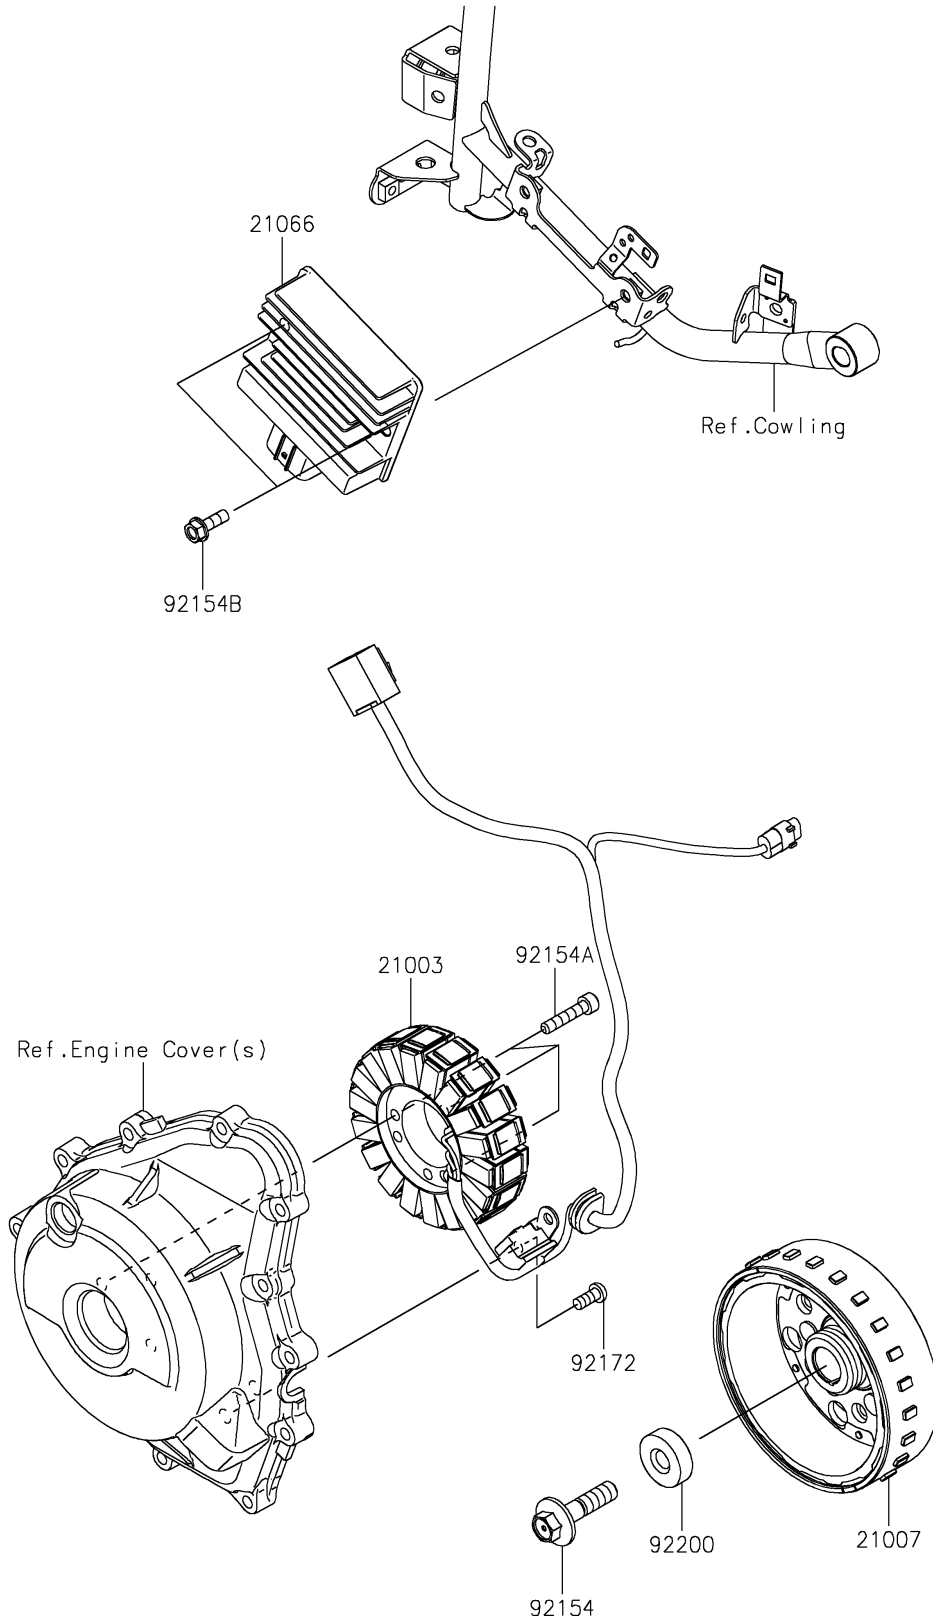

2024 Ninja 500 PARTS DIAGRAM

Generator

E1810

2024 Ninja 500 PARTS LIST

Generator

ITEM NAME	PART NUMBER	QUANTITY
STATOR (Ref # 21003)	21003-0178	1
ROTOR (Ref # 21007)	21007-0736	1
REGULATOR-VOLTAGE (Ref # 21066)	21066-0761	1
BOLT,FLANGED,10X40 (Ref # 92154)	92154-2341	1
BOLT,SOCKET,6X30 (Ref # 92154A)	92154-2820	3
BOLT,FLANGED,6X18 (Ref # 92154B)	92154-2896	2
SCREW,6X14 (Ref # 92172)	92172-1212	2
WASHER,10X30X9 (Ref # 92200)	92200-0790	1