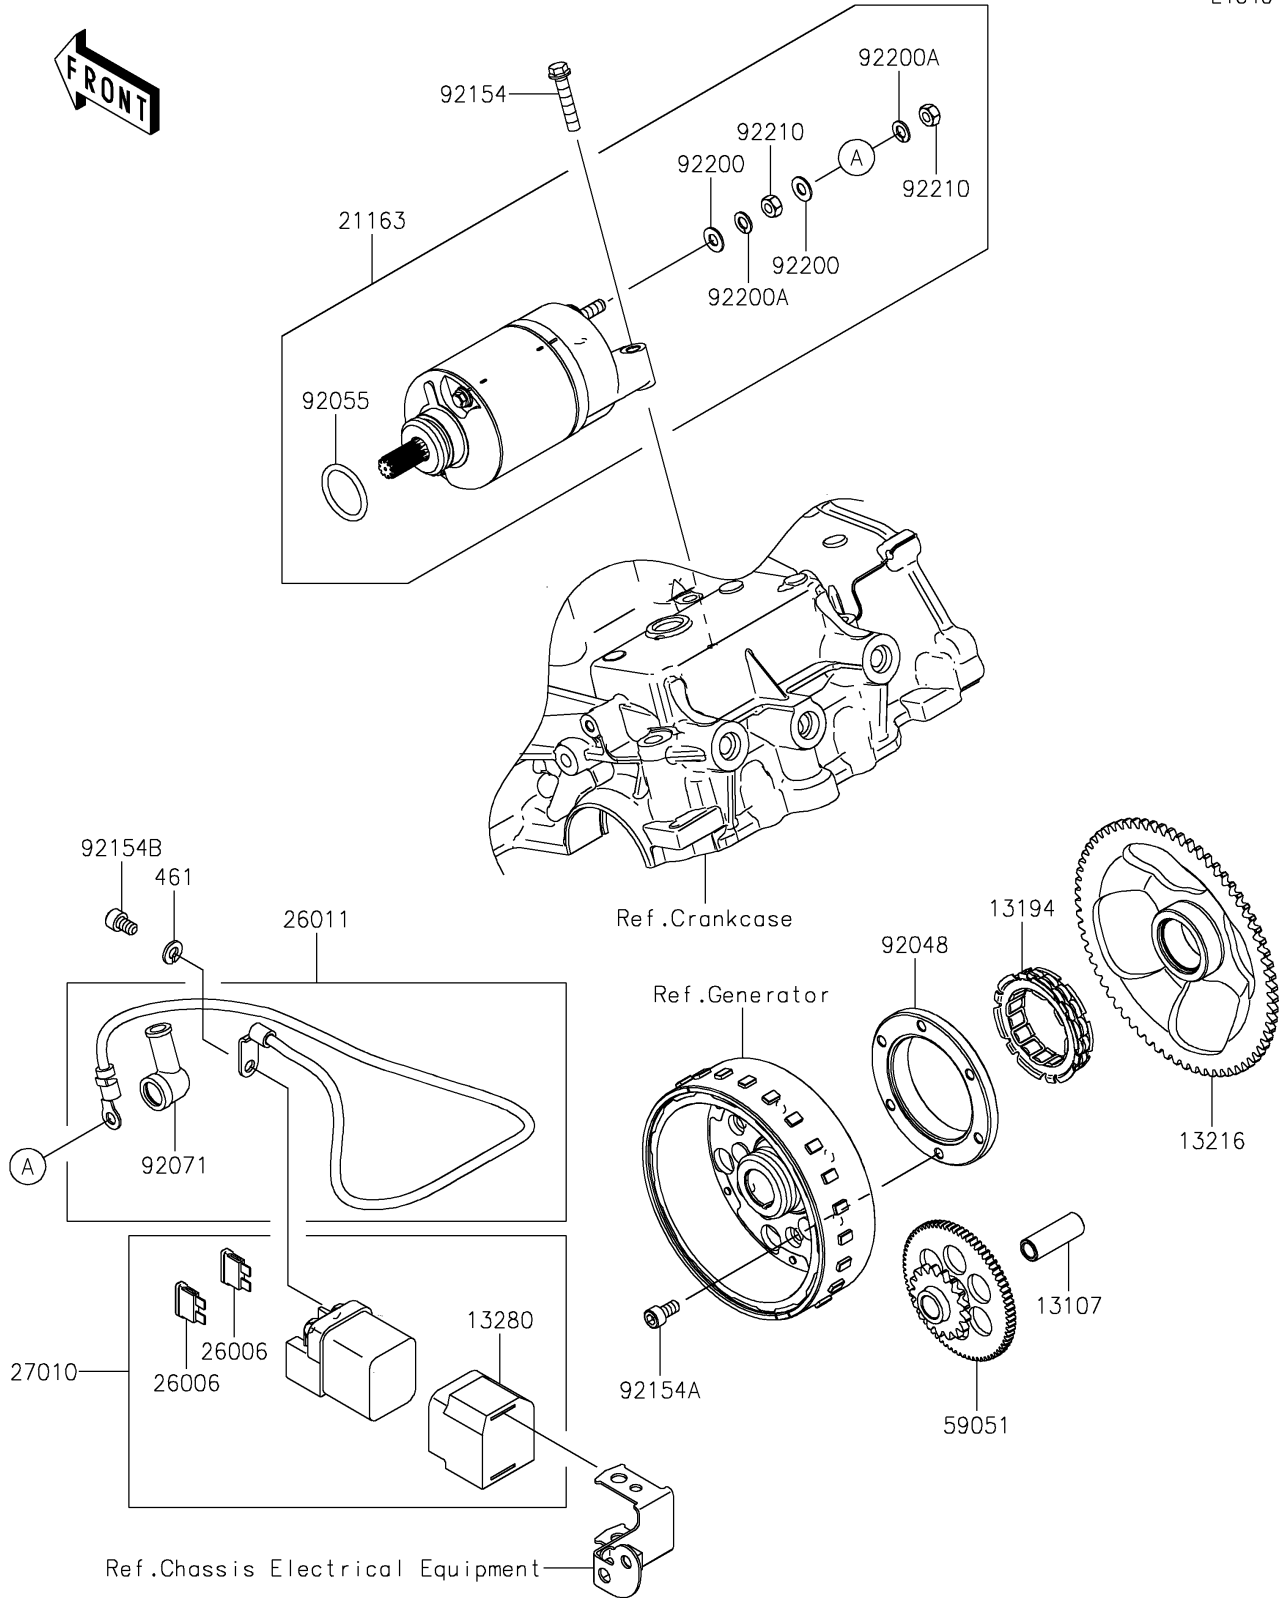

2024 Ninja 500 PARTS DIAGRAM

Starter Motor

E1840

2024 Ninja 500 PARTS LIST

Starter Motor

ITEM NAME	PART NUMBER	QUANTITY
SHAFT,IDLER (Ref # 13107)	13107-0861	1
CLUTCH-ONEWAY (Ref # 13194)	13194-1096	1
GEAR-COMP,ONEWAY CLUTCH,67T (Ref # 13216)	13216-0895	1
HOLDER (Ref # 13280)	13280-0301	1
STARTER-ELECTRIC (Ref # 21163)	21163-0794	1
FUSE,BLADE,30A,GREEN (Ref # 26006)	26006-1006	2
WIRE-LEAD,STARTER (Ref # 26011)	26011-1867	1
SWITCH,MAGNETIC (Ref # 27010)	27010-0099	1
GEAR-SPUR,IDLER (Ref # 59051)	59051-0799	1
RACE (Ref # 92048)	92048-0024	1
RING-O (Ref # 92055)	92055-0822	1
GROMMET (Ref # 92071)	92071-0787	1
BOLT,FLANGED,6X30 (Ref # 92154)	92154-1773	2
BOLT,SOCKET,6X12 (Ref # 92154A)	92154-1889	6
BOLT,SOCKET,6X10 (Ref # 92154B)	92154-4401	2
WASHER (Ref # 92200)	92200-1678	2
WASHER (Ref # 92200A)	92200-1679	2
NUT (Ref # 92210)	92210-1664	2
WASHER-SPRING,6MM (Ref # 461)	461DA0600	2