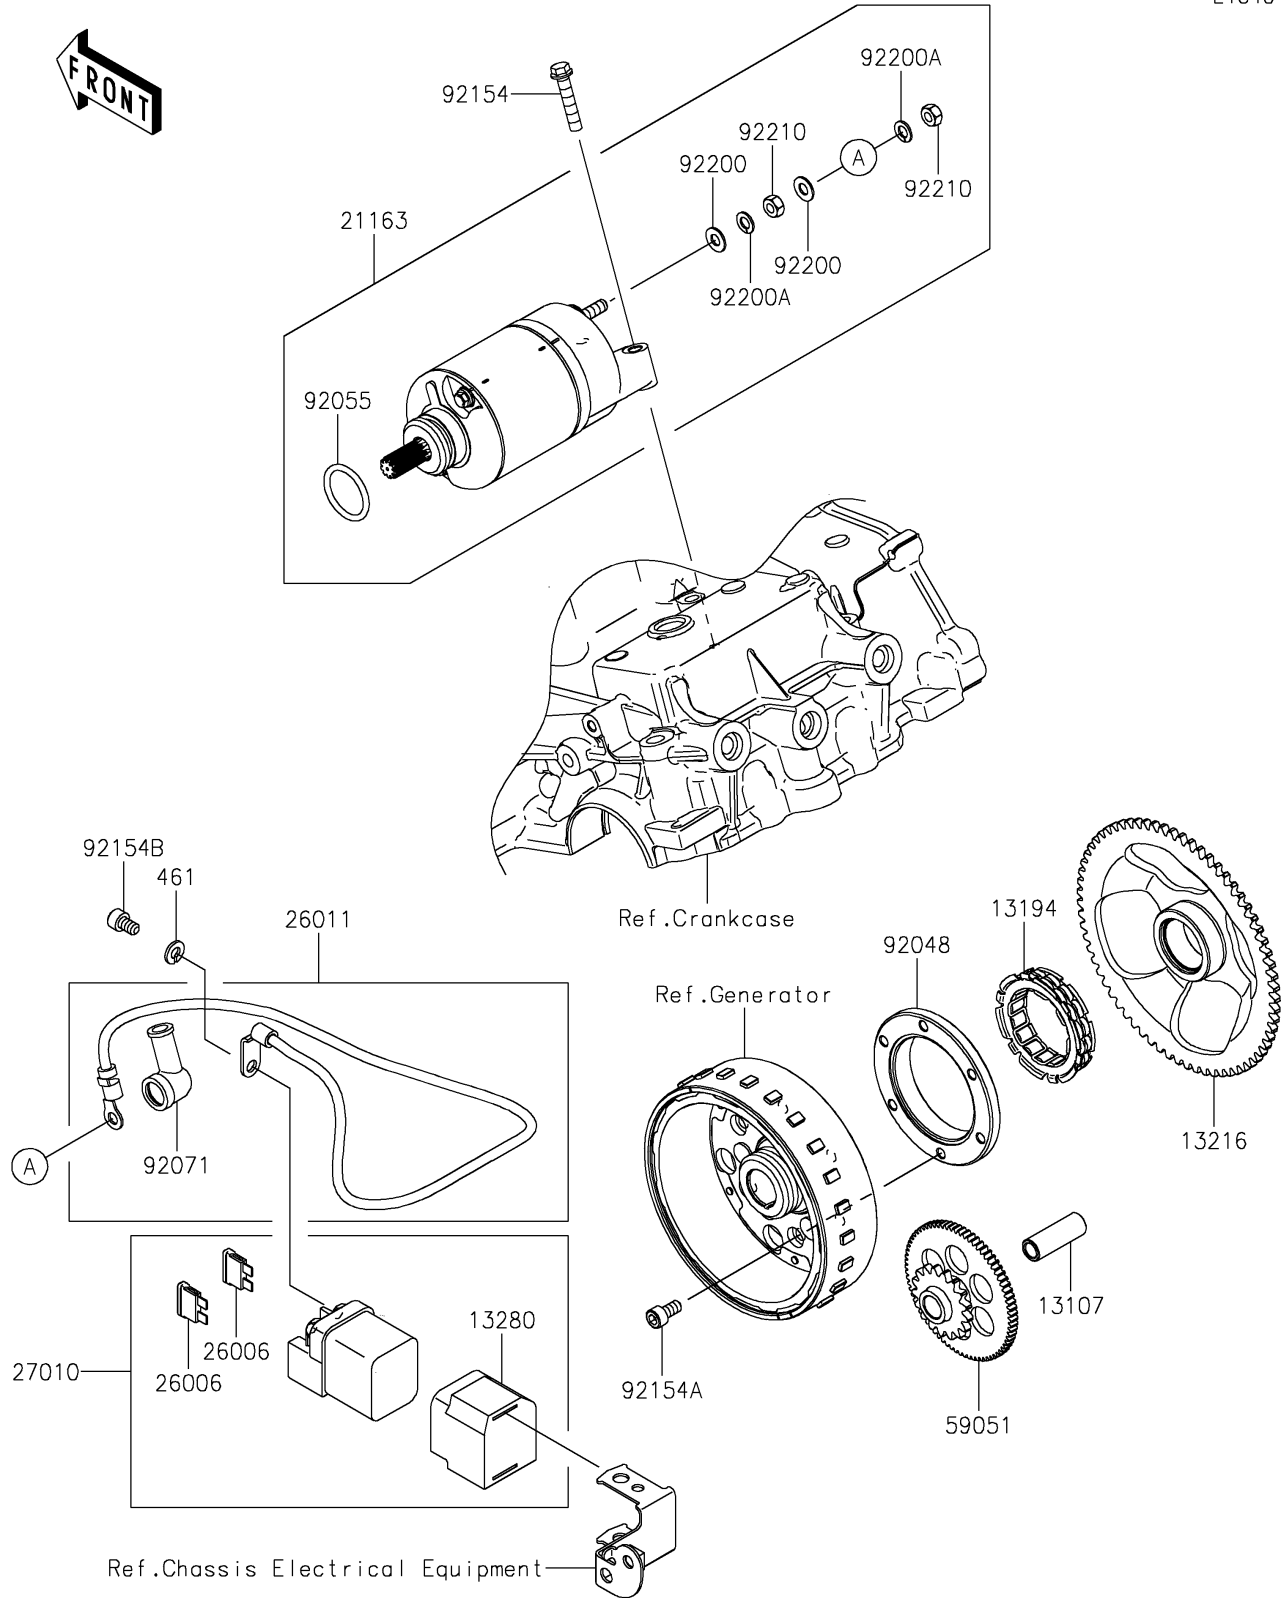

2025 Ninja 500 PARTS DIAGRAM

Starter Motor

E1840

2025 Ninja 500 PARTS LIST

Starter Motor

ITEM NAME	PART NUMBER	QUANTITY
SHAFT,IDLER (Ref # 13107)	13107-0861	1
CLUTCH-ONEWAY (Ref # 13194)	13194-1096	1
GEAR-COMP,ONEWAY CLUTCH,67T (Ref # 13216)	13216-0895	1
HOLDER (Ref # 13280)	13280-0301	1
STARTER-ELECTRIC (Ref # 21163)	21163-0794	1
FUSE,BLADE,30A,GREEN (Ref # 26006)	26006-1006	2
WIRE-LEAD,STARTER (Ref # 26011)	26011-1867	1
SWITCH,MAGNETIC (Ref # 27010)	27010-0099	1
GEAR-SPUR,IDLER (Ref # 59051)	59051-0799	1
RACE (Ref # 92048)	92048-0024	1
RING-O (Ref # 92055)	92055-0822	1
GROMMET (Ref # 92071)	92071-0787	1
BOLT,FLANGED,6X30 (Ref # 92154)	92154-1773	2
BOLT,SOCKET,6X12 (Ref # 92154A)	92154-1889	6
BOLT,SOCKET,6X10 (Ref # 92154B)	92154-4401	2
WASHER (Ref # 92200)	92200-1678	2
WASHER (Ref # 92200A)	92200-1679	2
NUT (Ref # 92210)	92210-1664	2
WASHER-SPRING,6MM (Ref # 461)	461DA0600	2