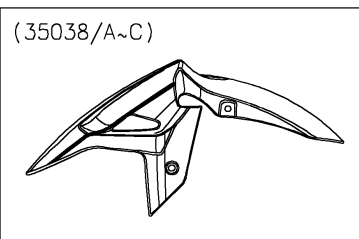

2024 Ninja 500 PARTS DIAGRAM

Front Fender(s)

F2171

WOD

2024 Ninja 500 PARTS LIST

Front Fender(s)

ITEM NAME	PART NUMBER	QUANTITY
FENDER-FRONT,M.S.BLACK (Ref # 35038C)	35038-0065-660	1
COLLAR,6.8X10(16)X6.6 (Ref # 92152)	92152-0842	2
BOLT,6X20,WHITE (Ref # 92154)	92154-0884	2
BOLT,SOCKET,6X30 (Ref # 92154A)	92154-4422	2
WASHER,10.4X15.9X0.5 (Ref # 92200)	92200-2525	2
NUT,PLATE,6MM (Ref # 92210)	92210-1352	2