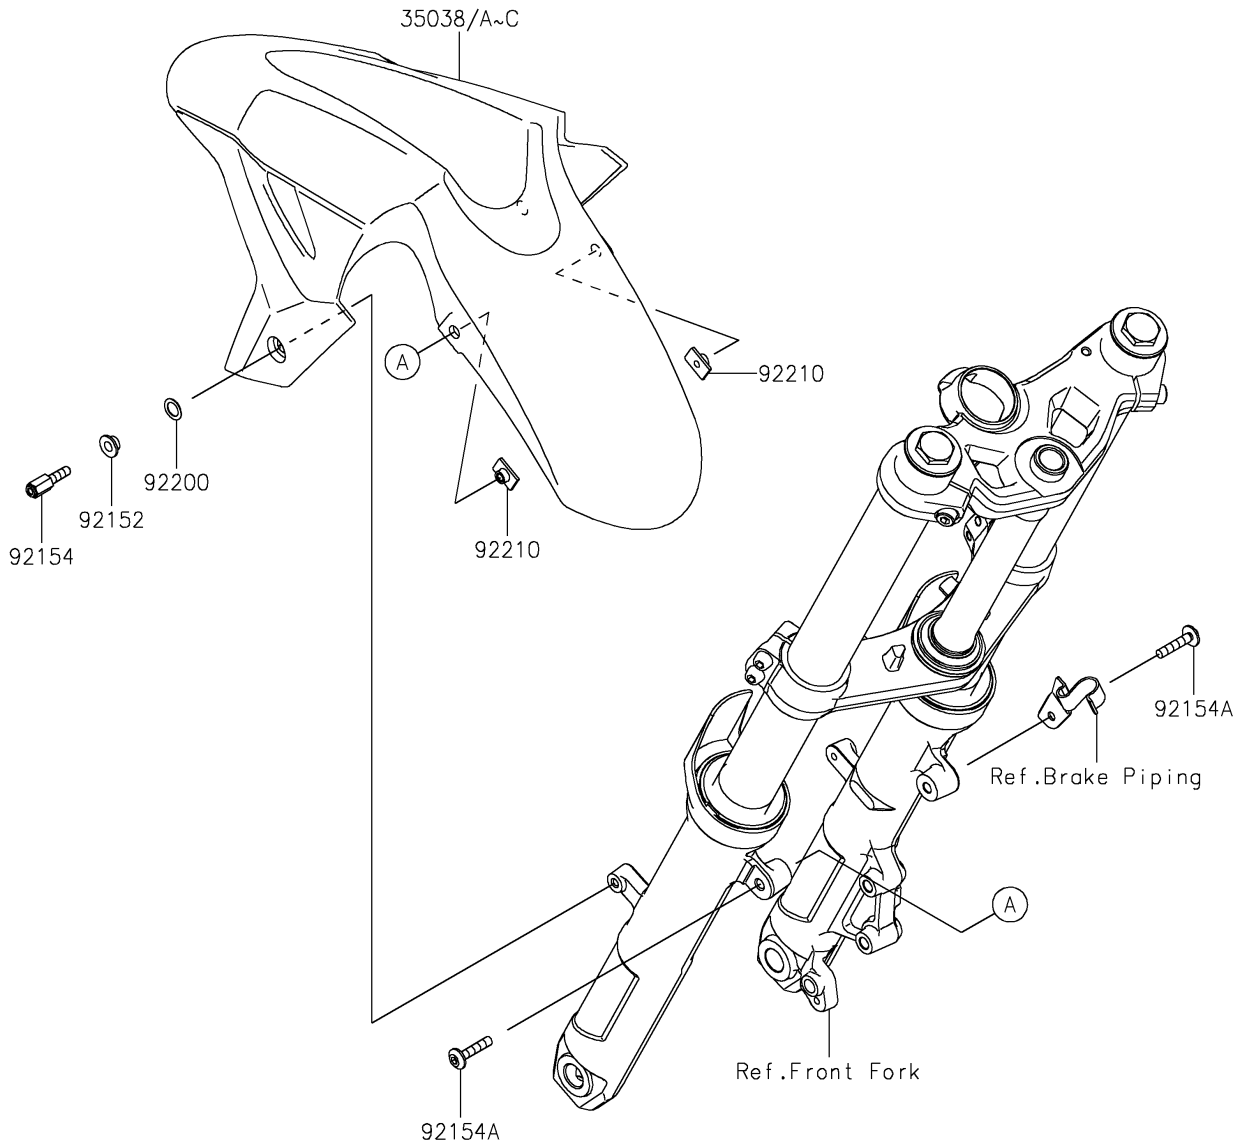

2024 Ninja 500 PARTS DIAGRAM

Front Fender(s)

F2171

WOD

2024 Ninja 500 PARTS LIST

Front Fender(s)

ITEM NAME	PART NUMBER	QUANTITY
FENDER-FRONT,M.S.BLACK (Ref # 35038C)	35038-0065-660	1
COLLAR,6.8X10(16)X6.6 (Ref # 92152)	92152-0842	2
BOLT,6X20,WHITE (Ref # 92154)	92154-0884	2
BOLT,SOCKET,6X30 (Ref # 92154A)	92154-4422	2
WASHER,10.4X15.9X0.5 (Ref # 92200)	92200-2525	2
NUT,PLATE,6MM (Ref # 92210)	92210-1352	2