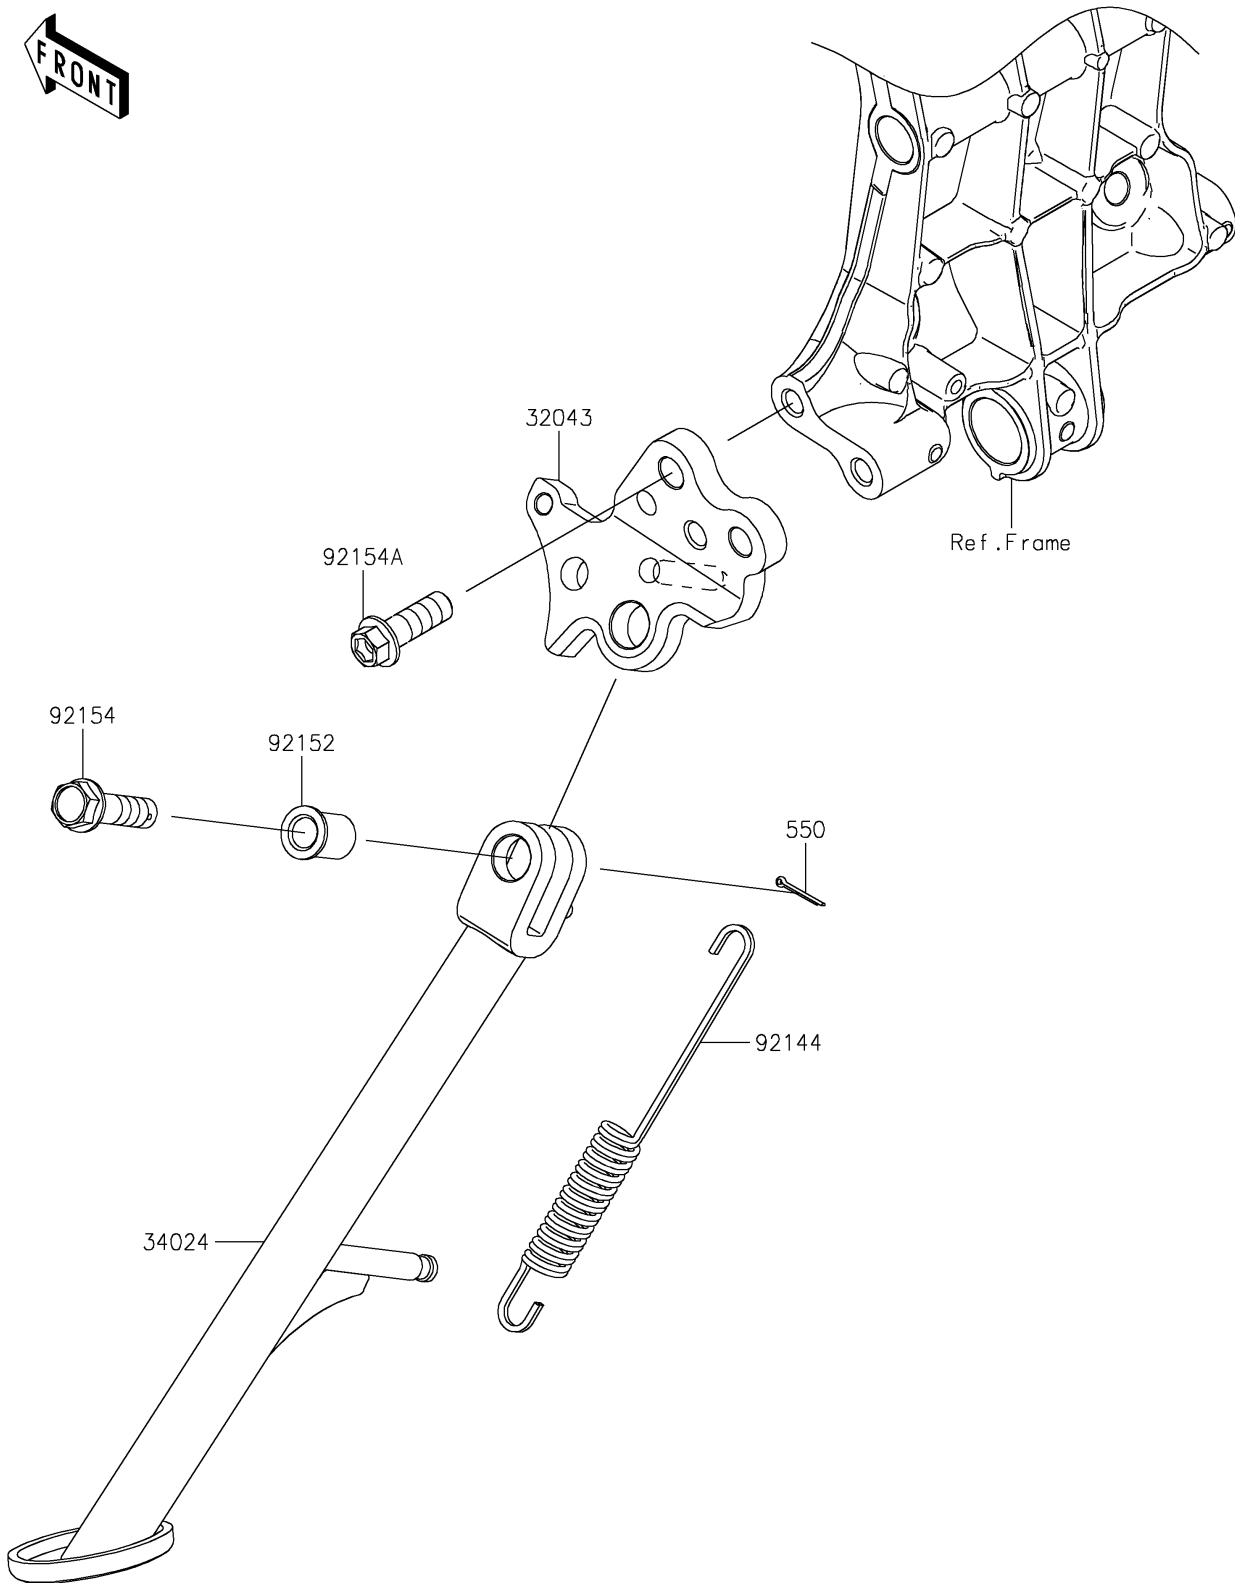

2025 Ninja 500 PARTS DIAGRAM

Stand(s)

F2190

2025 Ninja 500 PARTS LIST

Stand(s)

ITEM NAME	PART NUMBER	QUANTITY
BRACKET-STAND (Ref # 32043)	32043-0672	1
STAND-SIDE (Ref # 34024)	34024-0149	1
SPRING,SIDE STAND (Ref # 92144)	92144-1818	1
COLLAR,10.2X15X20.1 (Ref # 92152)	92152-1914	1
BOLT,FLANGED,10X37 (Ref # 92154)	92154-1539	1
BOLT,10X30,TB2468 (Ref # 92154A)	92154-2814	2
PIN-COTTER,2.0X15 (Ref # 550)	550AA2015	1