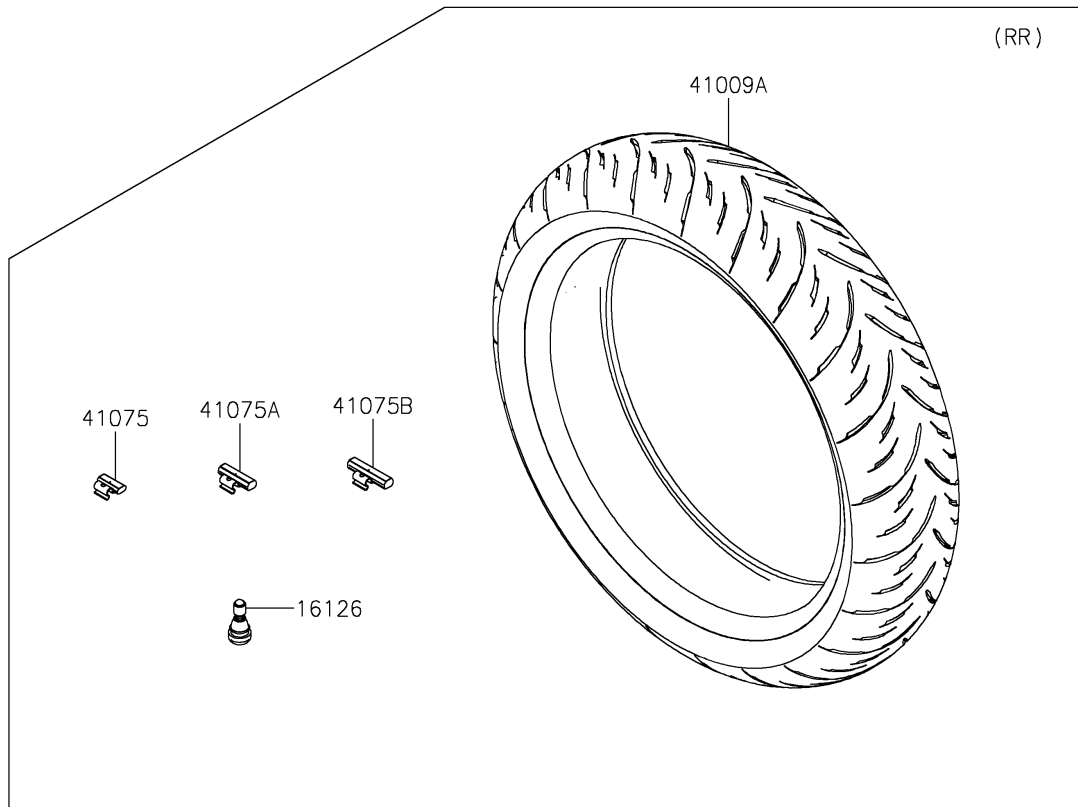

2024 Ninja 500 PARTS DIAGRAM

Tires

2024 Ninja 500 PARTS LIST

Tires

ITEM NAME	PART NUMBER	QUANTITY
VALVE,TIRE (Ref # 16126)	16126-0770	2
TIRE,FR,110/70R17 54H,GPR-300F (Ref # 41009)	41009-0773	1
TIRE,RR,150/60R17 66H,GPR-300 (Ref # 41009A)	41009-0774	1
BALANCER-WHEEL,10G,SILVER (Ref # 41075)	41075-0007	AR
BALANCER-WHEEL,20G,SILVER (Ref # 41075A)	41075-0008	AR
BALANCER-WHEEL,30G,SILVER (Ref # 41075B)	41075-0009	AR