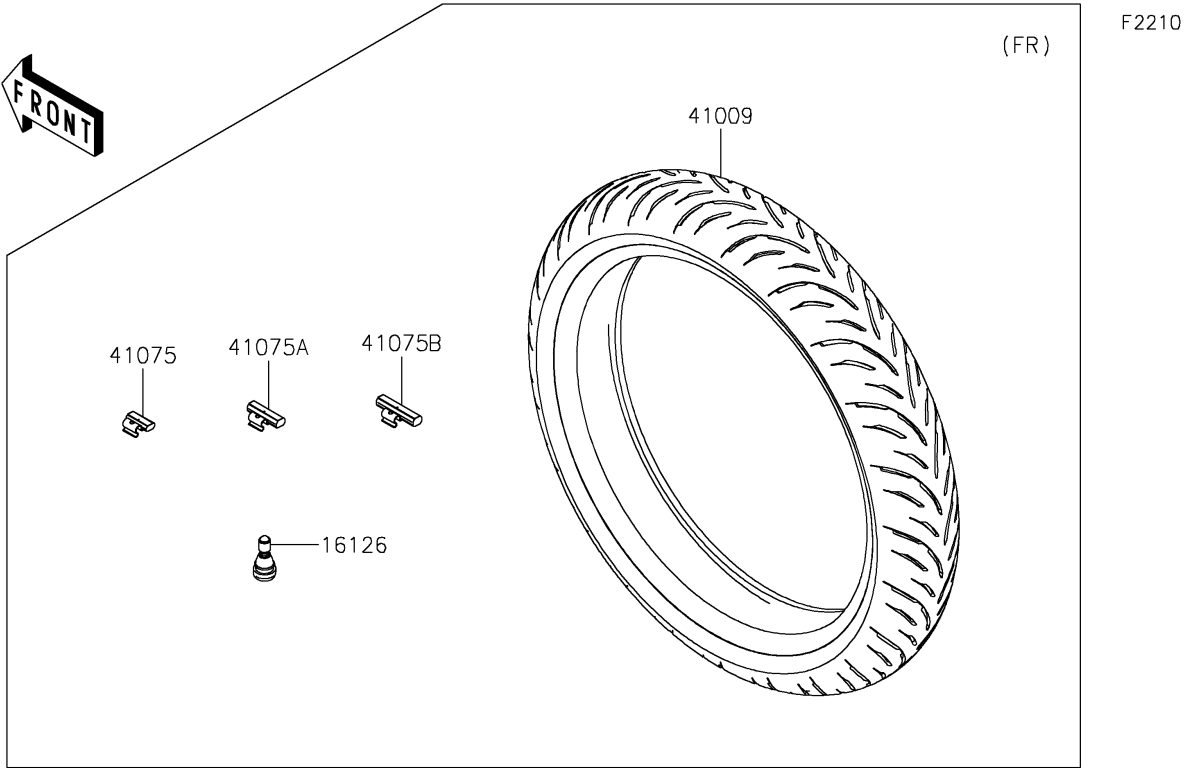

2024 Ninja 500 PARTS DIAGRAM

Tires

2024 Ninja 500 PARTS LIST

Tires

ITEM NAME	PART NUMBER	QUANTITY
VALVE,TIRE (Ref # 16126)	16126-0770	2
TIRE,FR,110/70R17 54H,GPR-300F (Ref # 41009)	41009-0773	1
TIRE,RR,150/60R17 66H,GPR-300 (Ref # 41009A)	41009-0774	1
BALANCER-WHEEL,10G,SILVER (Ref # 41075)	41075-0007	AR
BALANCER-WHEEL,20G,SILVER (Ref # 41075A)	41075-0008	AR
BALANCER-WHEEL,30G,SILVER (Ref # 41075B)	41075-0009	AR