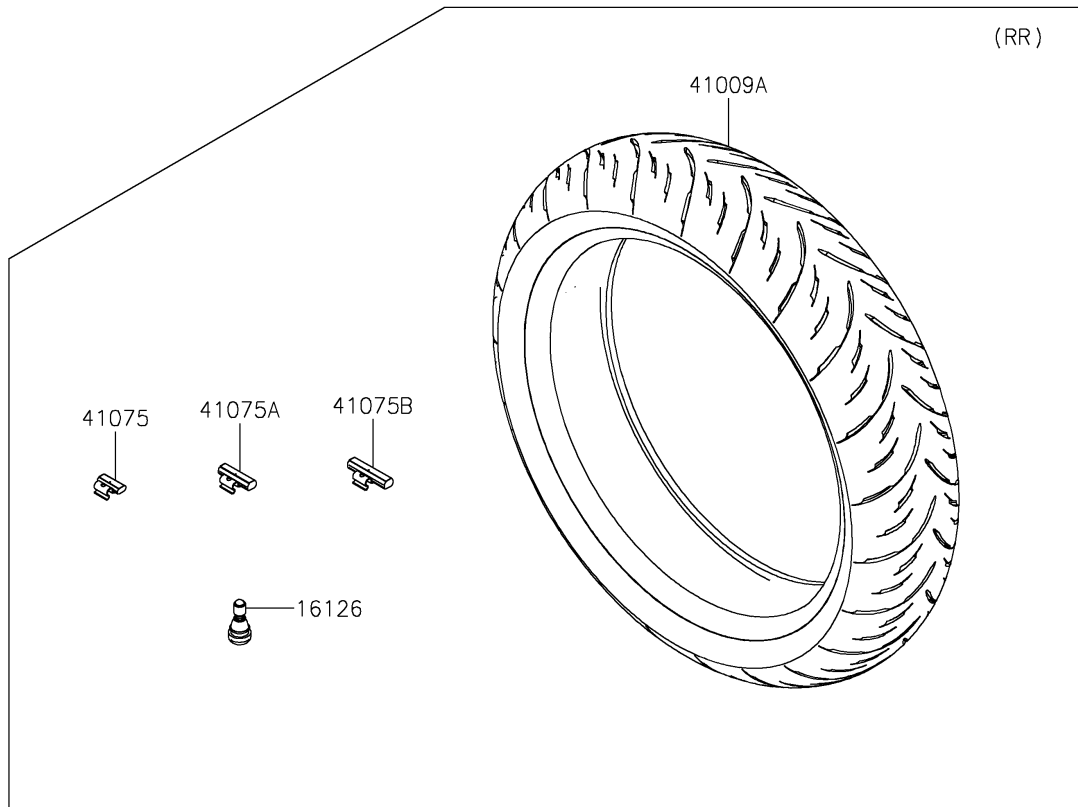

2025 Ninja 500 PARTS DIAGRAM

Tires

2025 Ninja 500 PARTS LIST

Tires

ITEM NAME	PART NUMBER	QUANTITY
VALVE,TIRE (Ref # 16126)	16126-0770	2
TIRE,FR,110/70R17 54H,GPR-300F (Ref # 41009)	41009-0773	1
TIRE,RR,150/60R17 66H,GPR-300 (Ref # 41009A)	41009-0774	1
BALANCER-WHEEL,10G,SILVER (Ref # 41075)	41075-0007	AR
BALANCER-WHEEL,20G,SILVER (Ref # 41075A)	41075-0008	AR
BALANCER-WHEEL,30G,SILVER (Ref # 41075B)	41075-0009	AR