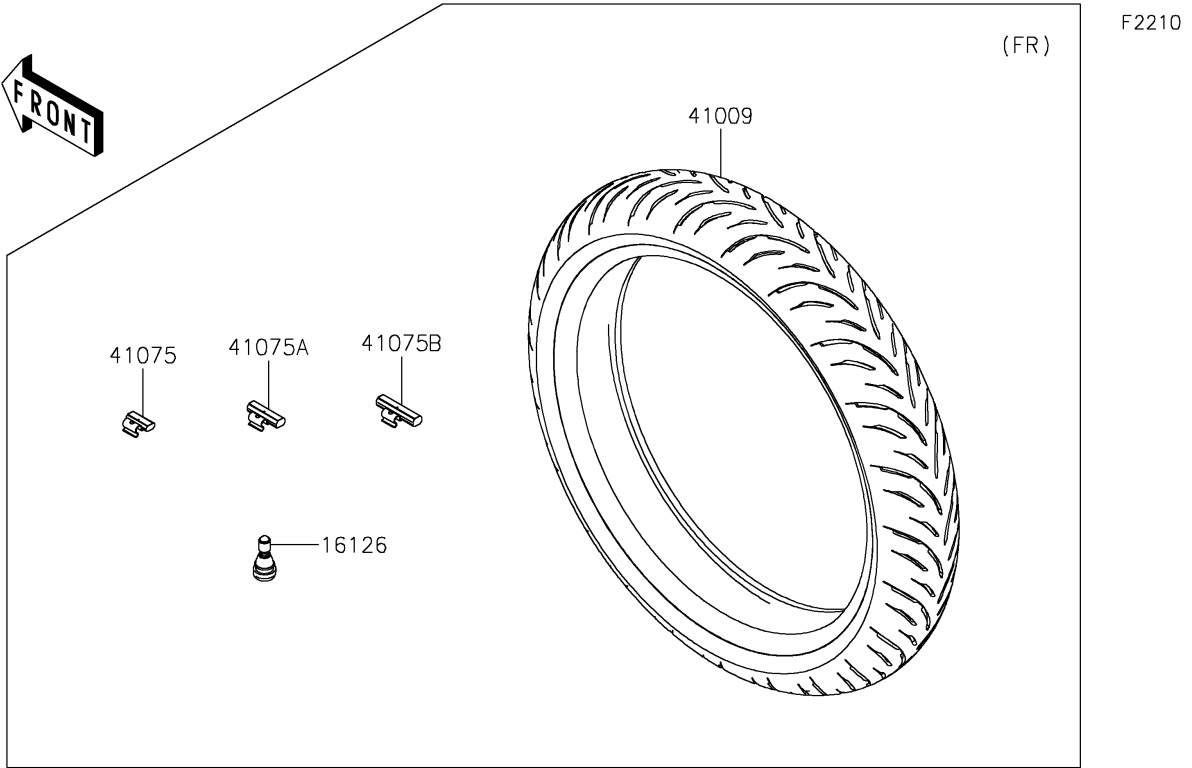

2025 Ninja 500 PARTS DIAGRAM

Tires

2025 Ninja 500 PARTS LIST

Tires

ITEM NAME	PART NUMBER	QUANTITY
VALVE,TIRE (Ref # 16126)	16126-0770	2
TIRE,FR,110/70R17 54H,GPR-300F (Ref # 41009)	41009-0773	1
TIRE,RR,150/60R17 66H,GPR-300 (Ref # 41009A)	41009-0774	1
BALANCER-WHEEL,10G,SILVER (Ref # 41075)	41075-0007	AR
BALANCER-WHEEL,20G,SILVER (Ref # 41075A)	41075-0008	AR
BALANCER-WHEEL,30G,SILVER (Ref # 41075B)	41075-0009	AR