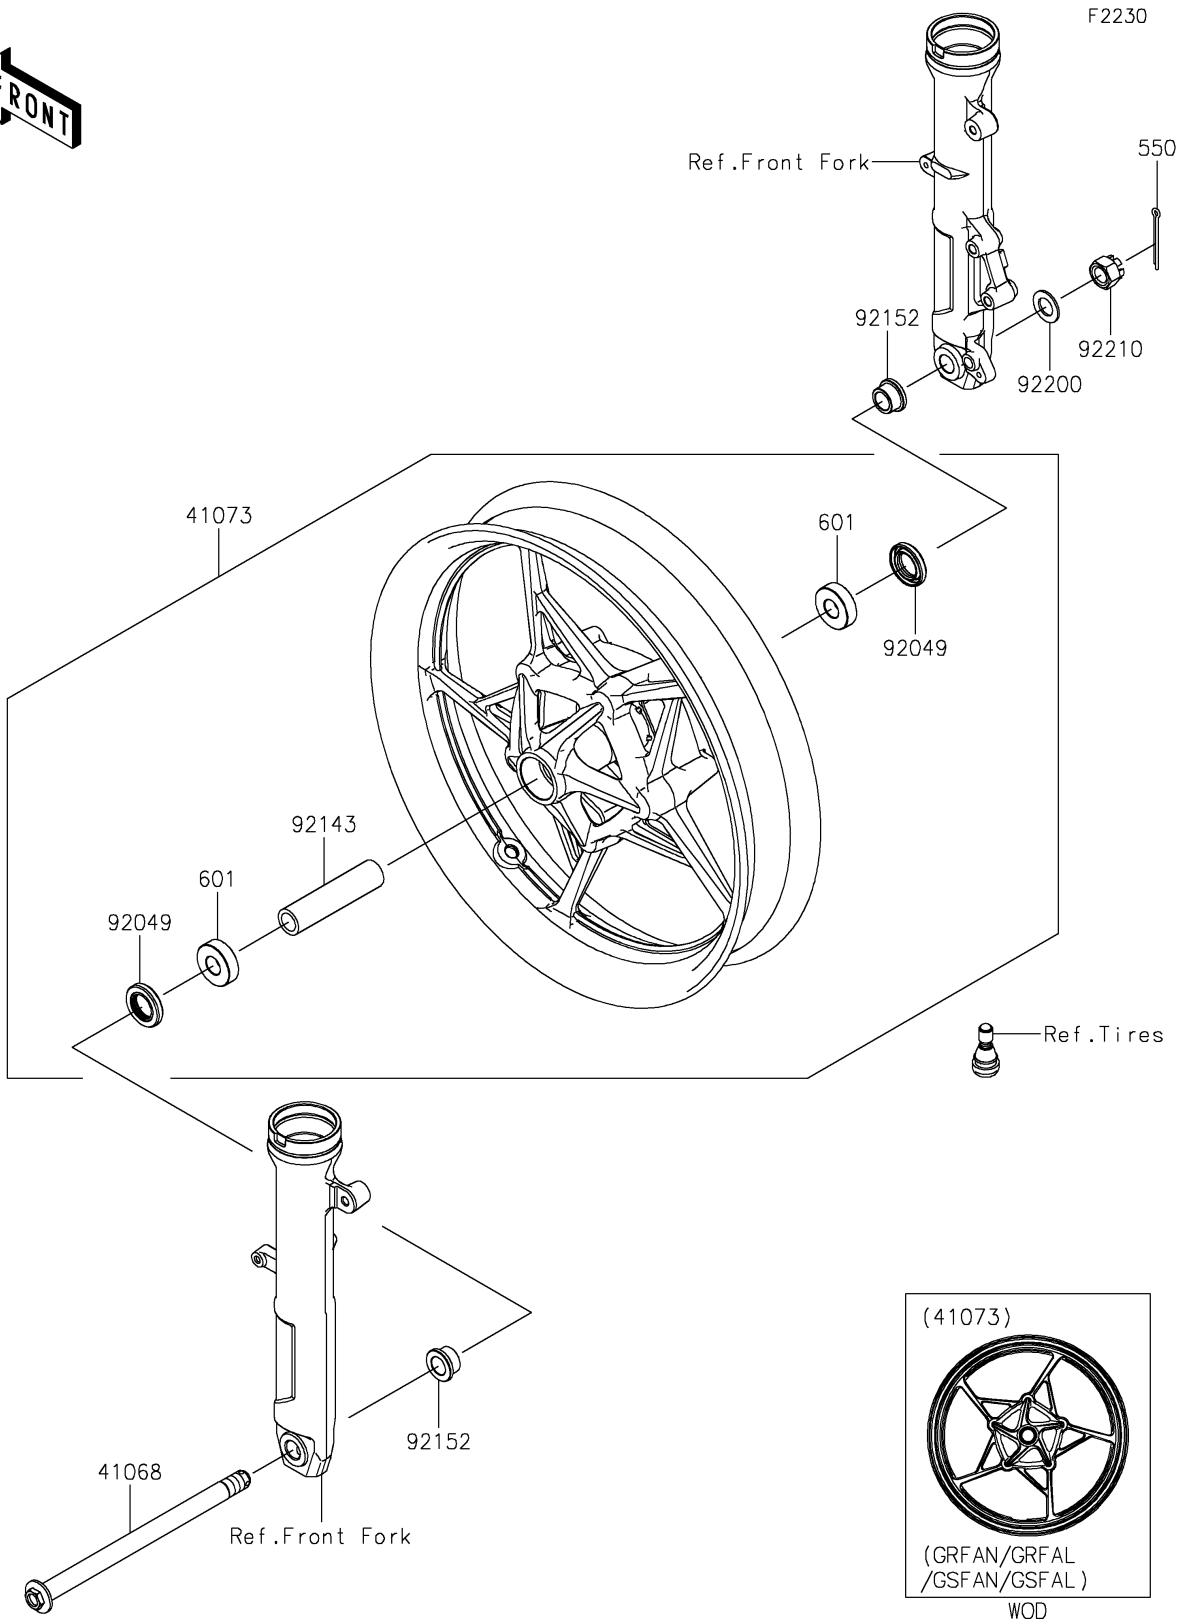

2024 Ninja 500 PARTS DIAGRAM

Front Wheel

2024 Ninja 500 PARTS LIST

Front Wheel

| ITEM NAME | PART NUMBER | QUANTITY |
|-------------------------------------|---------------|----------|
| AXLE,FR (Ref # 41068) | 41068-0643 | 1 |
| WHEEL-ASSY,FR,G.BLACK (Ref # 41073) | 41073-0752-QT | 1 |
| SEAL-OIL,23X40X7 (Ref # 92049) | 92049-0801 | 2 |
| COLLAR,17.2X25X105 (Ref # 92143) | 92143-1124 | 1 |
| COLLAR,17X30X15.5 (Ref # 92152) | 92152-2386 | 2 |
| WASHER,17.3X30X2 (Ref # 92200) | 92200-1916 | 1 |
| NUT,CASTLE,16X19 (Ref # 92210) | 92210-1585 | 1 |
| PIN-COTTER,4.0X35 (Ref # 550) | 550AA4035 | 1 |
| BEARING-BALL,#6203UUC3 (Ref # 601) | 601B6203UU | 2 |