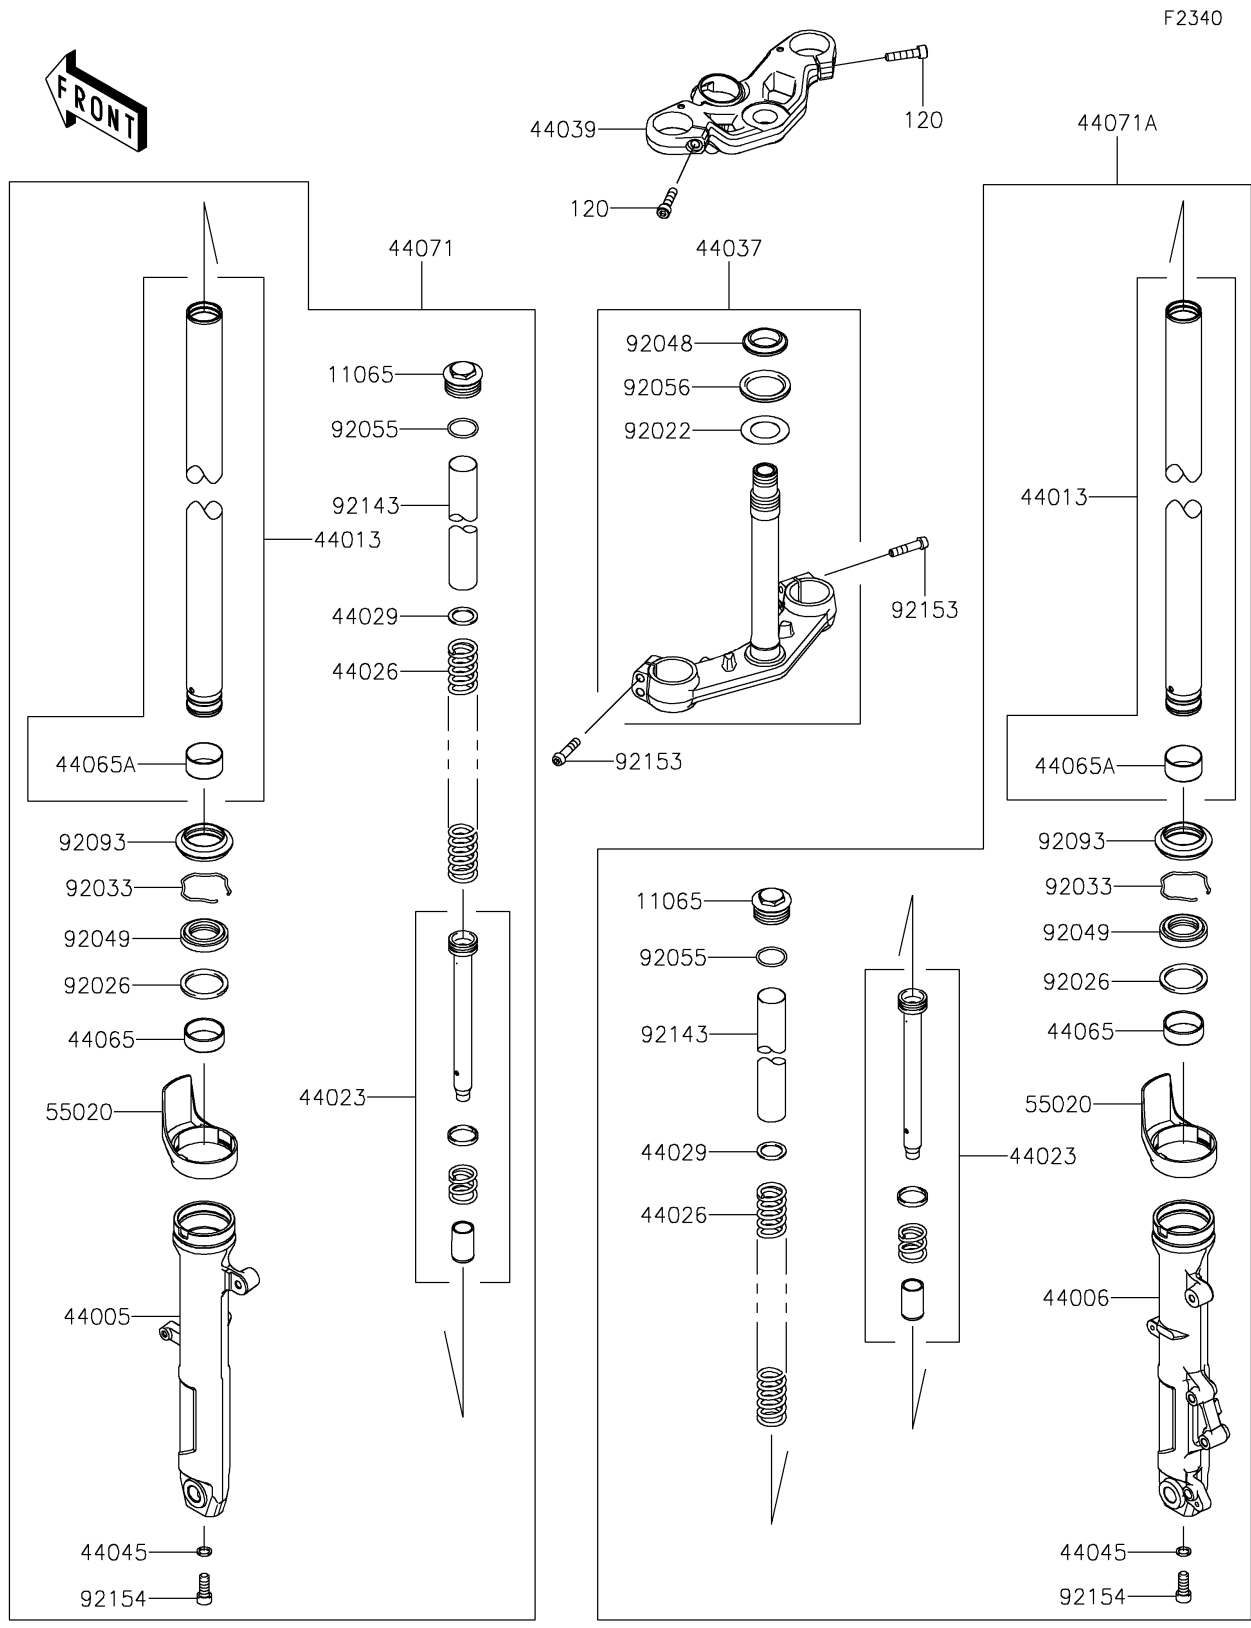

2024 Ninja 500 PARTS DIAGRAM

Front Fork

2024 Ninja 500 PARTS LIST

Front Fork

ITEM NAME	PART NUMBER	QUANTITY
CAP (Ref # 11065)	11065-1286	2
PIPE-LEFT FORK OUTER,F.S.BLACK (Ref # 44005)	44005-0119-18R	1
PIPE-RIGHT FORK OUTER,F.S.BLK (Ref # 44006)	44006-0116-18R	1
PIPE-FORK INNER (Ref # 44013)	44013-0324	2
CYLINDER-SET-FORK (Ref # 44023)	44023-0144	2
SPRING-FRONT FORK (Ref # 44026)	44026-0300	2
SEAT-FORK SPRING (Ref # 44029)	44029-1131	2
HOLDER-FORK UNDER,F.BLACK (Ref # 44037)	44037-0178-21	1
HOLDER-FORK UPPER (Ref # 44039)	44039-0215	1
GASKET,FORK CYLINDER BOLT (Ref # 44045)	44045-051	2
BUSHING-FRONT FORK,GUIDE (Ref # 44065)	44065-0030	2
BUSHING-FRONT FORK (Ref # 44065A)	44065-0036	2
DAMPER-ASSY,LH,F.S.BLACK (Ref # 44071)	44071-1620-18R	1
DAMPER-ASSY,RH,F.S.BLACK (Ref # 44071A)	44071-1621-18R	1
GUARD,FORK (Ref # 55020)	55020-0872	2
WASHER,30.5X50X0.6 (Ref # 92022)	92022-231	1
SPACER,FORK OUTER (Ref # 92026)	92026-1276	2
RING-SNAP (Ref # 92033)	92033-1222	2
RACE,STEERING STEM BEARING (Ref # 92048)	92048-0048	1
SEAL-OIL (Ref # 92049)	92049-0807	2
RING-O,FORK TOP (Ref # 92055)	92055-1420	2
SEAL-OIL,STEERING STEM (Ref # 92056)	92056-003	1
SEAL,DUST (Ref # 92093)	92093-0717	2
COLLAR,FORK,L=250 (Ref # 92143)	92143-1653	2
BOLT,SOCKET,8X35 (Ref # 92153)	92153-0854	4
BOLT (Ref # 92154)	92154-2551	2
BOLT-SOCKET,8X35 (Ref # 120)	120CC0835	2