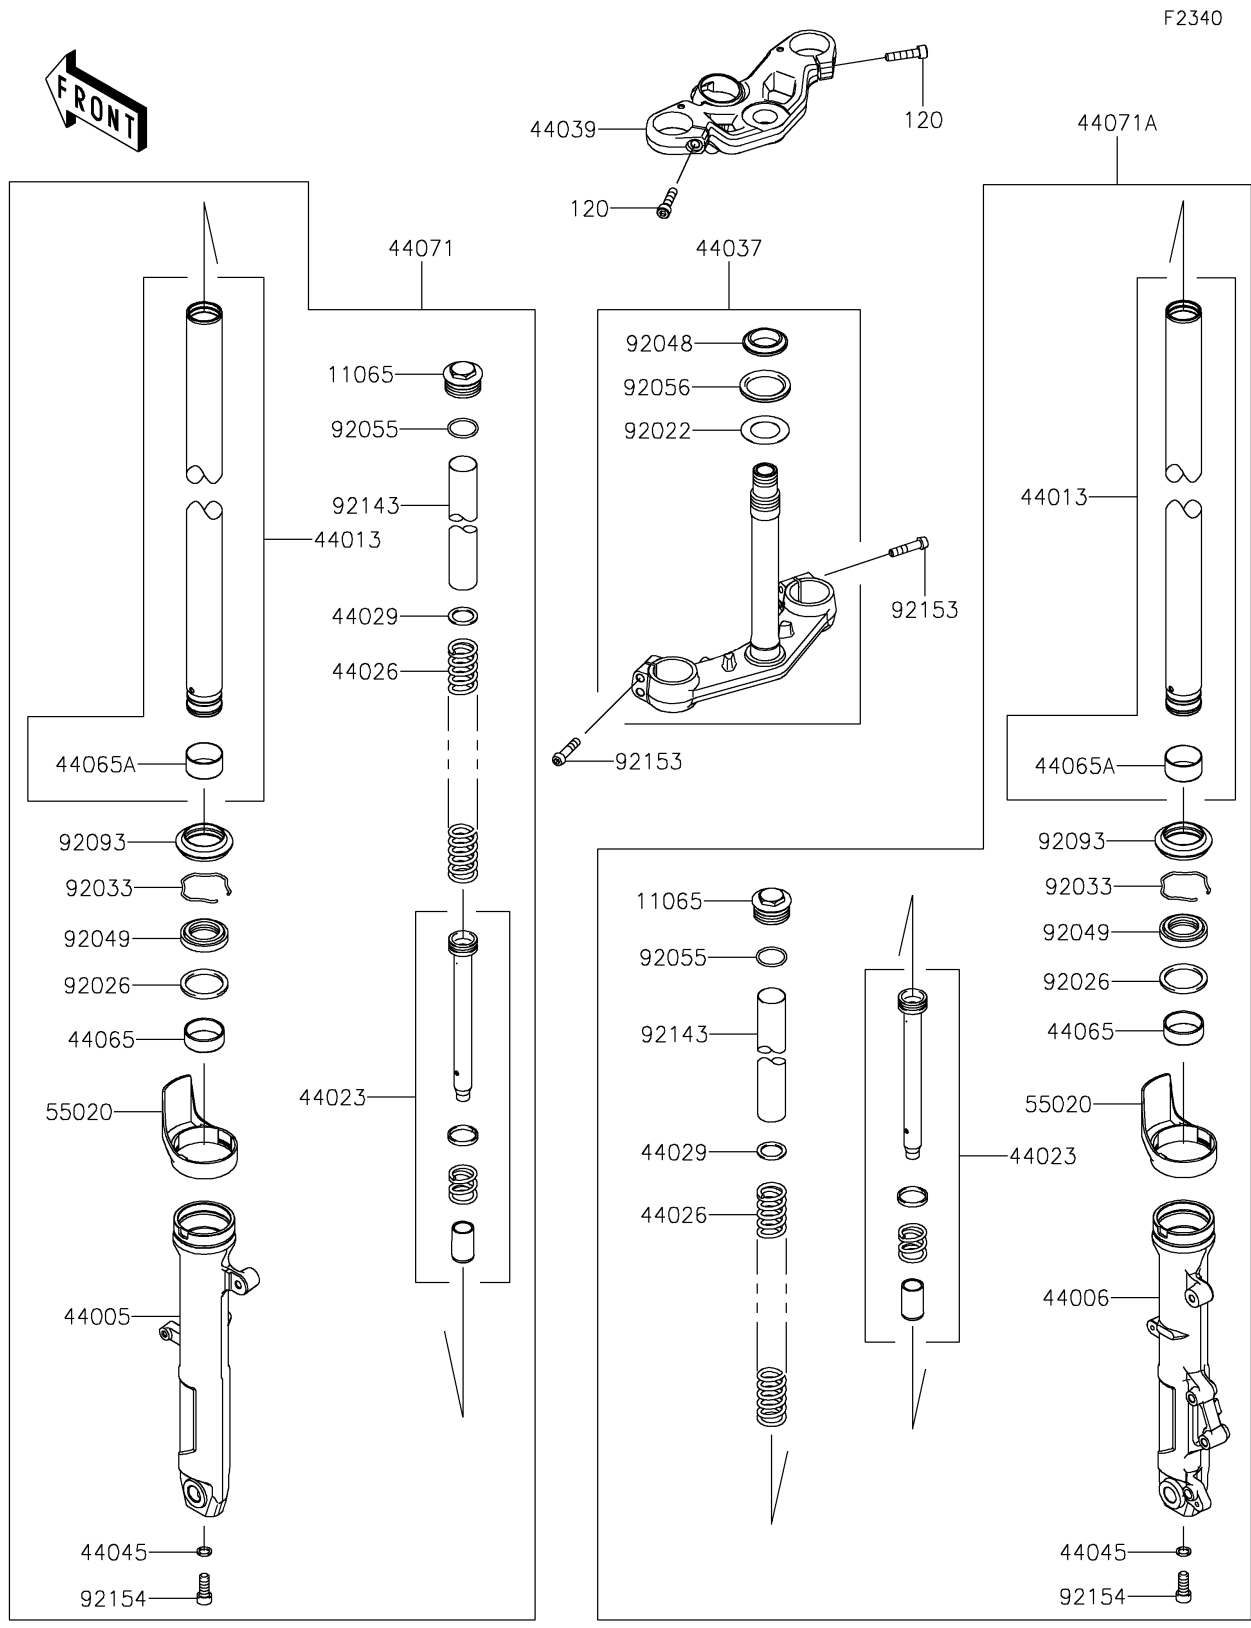

# 2024 Ninja 500 PARTS DIAGRAM

Front Fork

## 2024 Ninja 500 PARTS LIST

### Front Fork

ITEM NAME	PART NUMBER	QUANTITY
CAP (Ref # 11065)	11065-1286	2
PIPE-LEFT FORK OUTER,F.S.BLACK (Ref # 44005)	44005-0119-18R	1
PIPE-RIGHT FORK OUTER,F.S.BLK (Ref # 44006)	44006-0116-18R	1
PIPE-FORK INNER (Ref # 44013)	44013-0324	2
CYLINDER-SET-FORK (Ref # 44023)	44023-0144	2
SPRING-FRONT FORK (Ref # 44026)	44026-0300	2
SEAT-FORK SPRING (Ref # 44029)	44029-1131	2
HOLDER-FORK UNDER,F.BLACK (Ref # 44037)	44037-0178-21	1
HOLDER-FORK UPPER (Ref # 44039)	44039-0215	1
GASKET,FORK CYLINDER BOLT (Ref # 44045)	44045-051	2
BUSHING-FRONT FORK,GUIDE (Ref # 44065)	44065-0030	2
BUSHING-FRONT FORK (Ref # 44065A)	44065-0036	2
DAMPER-ASSY,LH,F.S.BLACK (Ref # 44071)	44071-1620-18R	1
DAMPER-ASSY,RH,F.S.BLACK (Ref # 44071A)	44071-1621-18R	1
GUARD,FORK (Ref # 55020)	55020-0872	2
WASHER,30.5X50X0.6 (Ref # 92022)	92022-231	1
SPACER,FORK OUTER (Ref # 92026)	92026-1276	2
RING-SNAP (Ref # 92033)	92033-1222	2
RACE,STEERING STEM BEARING (Ref # 92048)	92048-0048	1
SEAL-OIL (Ref # 92049)	92049-0807	2
RING-O,FORK TOP (Ref # 92055)	92055-1420	2
SEAL-OIL,STEERING STEM (Ref # 92056)	92056-003	1
SEAL,DUST (Ref # 92093)	92093-0717	2
COLLAR,FORK,L=250 (Ref # 92143)	92143-1653	2
BOLT,SOCKET,8X35 (Ref # 92153)	92153-0854	4
BOLT (Ref # 92154)	92154-2551	2
BOLT-SOCKET,8X35 (Ref # 120)	120CC0835	2