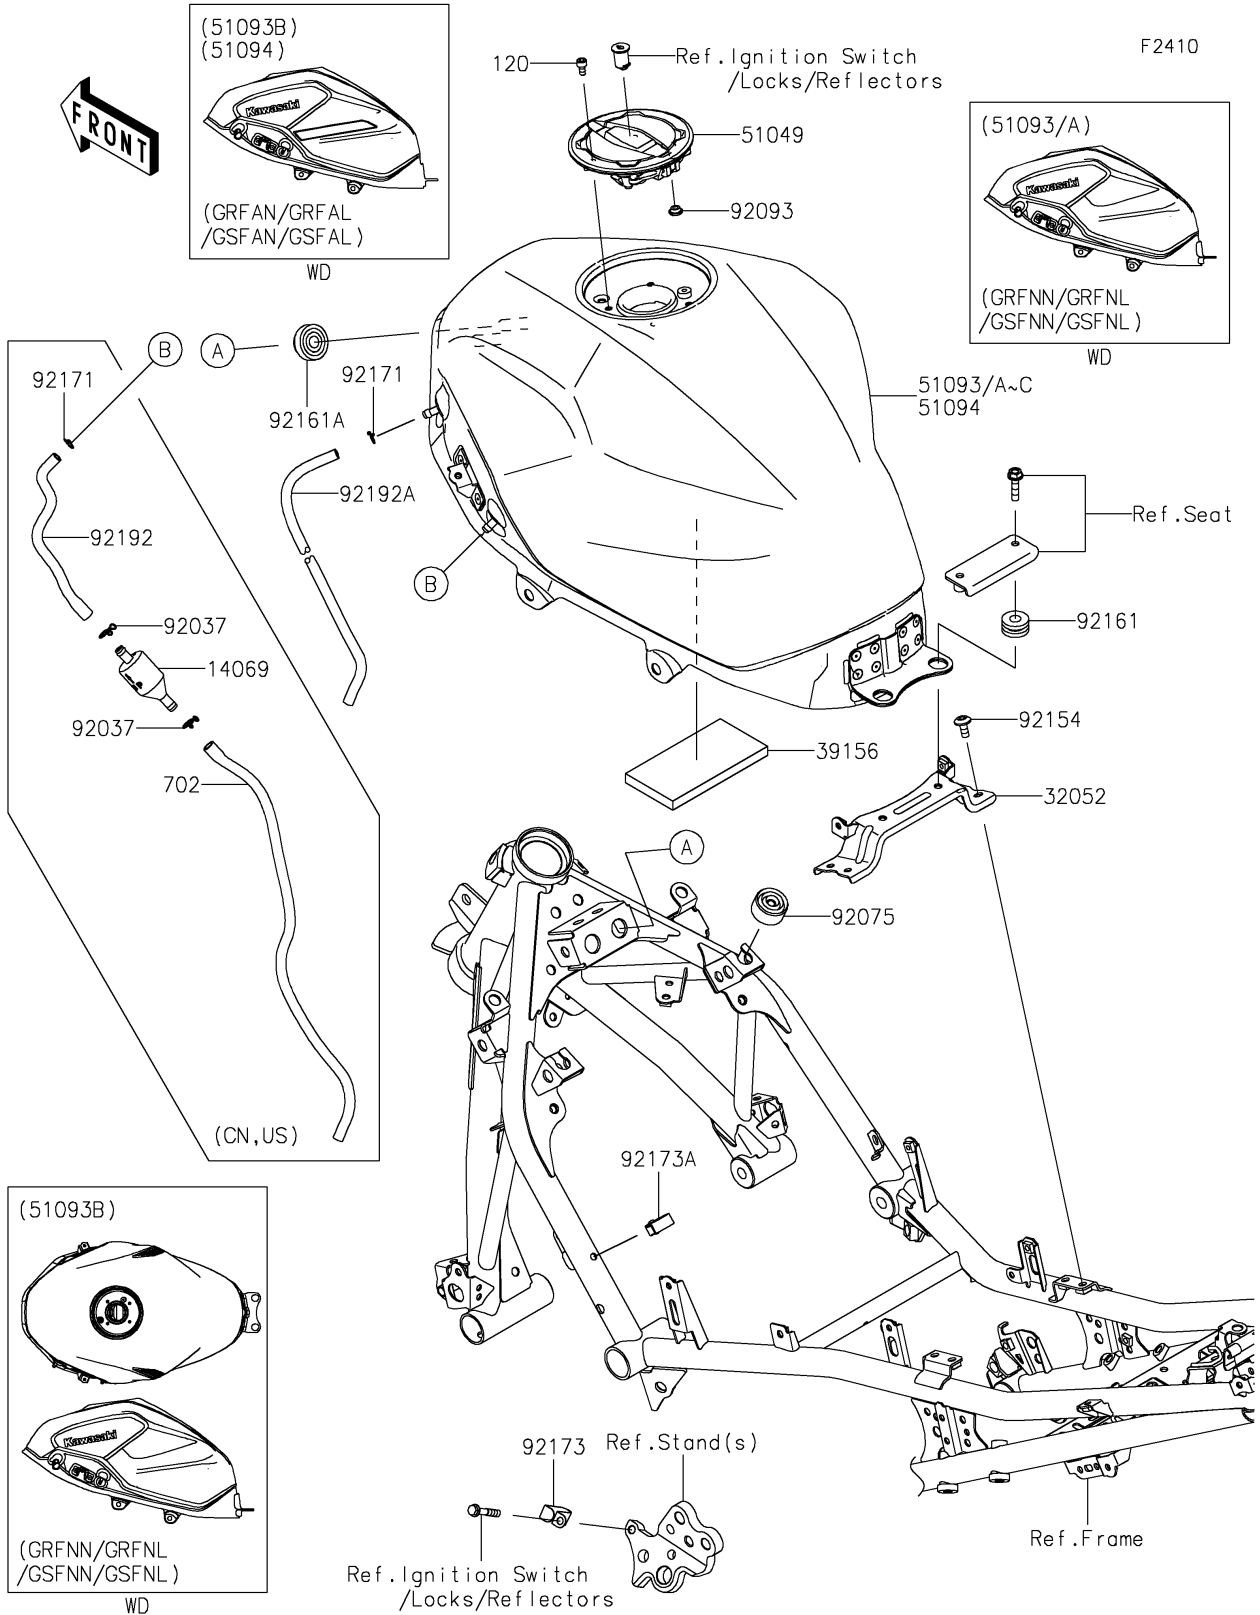

2025 Ninja 500 PARTS DIAGRAM

Fuel Tank

2025 Ninja 500 PARTS LIST

Fuel Tank

ITEM NAME	PART NUMBER	QUANTITY
BREATHER,FUEL TANK (Ref # 14069)	14069-1004	1
BRACKET-TANK (Ref # 32052)	32052-0809	1
PAD,60X120X10 (Ref # 39156)	39156-2388	1
CAP-TANK,FUEL (Ref # 51049)	51049-0756	1
TANK-COMP-FUEL,M.C.GRAY (Ref # 51093)	51093-5332-51A	1
TANK-COMP-FUEL,M.M.W.SILVER (Ref # 51093B)	51093-5334-63V	1
CLAMP,TUBE (Ref # 92037)	92037-147	2
DAMPER (Ref # 92075)	92075-015	2
SEAL,FUEL TANK CAP (Ref # 92093)	92093-1030	1
BOLT,SOCKET,6X14 (Ref # 92154)	92154-0932	4
DAMPER,10X24X12 (Ref # 92161)	92161-0927	2
DAMPER,10X32X17 (Ref # 92161A)	92161-1980	2
CLAMP,8X0.7 (Ref # 92171)	92171-1973	1
CLAMP (Ref # 92173)	92173-0833	1
CLAMP,HOLDER CLIP (Ref # 92173A)	92173-0868	1
TUBE,6X9X200 (Ref # 92192)	92192-1824	1
TUBE,DRAIN,6X9X810 (Ref # 92192A)	92192-1860	1
BOLT-SOCKET,5X12 (Ref # 120)	120CA0512	4
TUBE-RUBBER,6X9X450 (Ref # 702)	702A06450	1
CLAMP,8X0.7 (Ref # 92171)	92171-1973	2