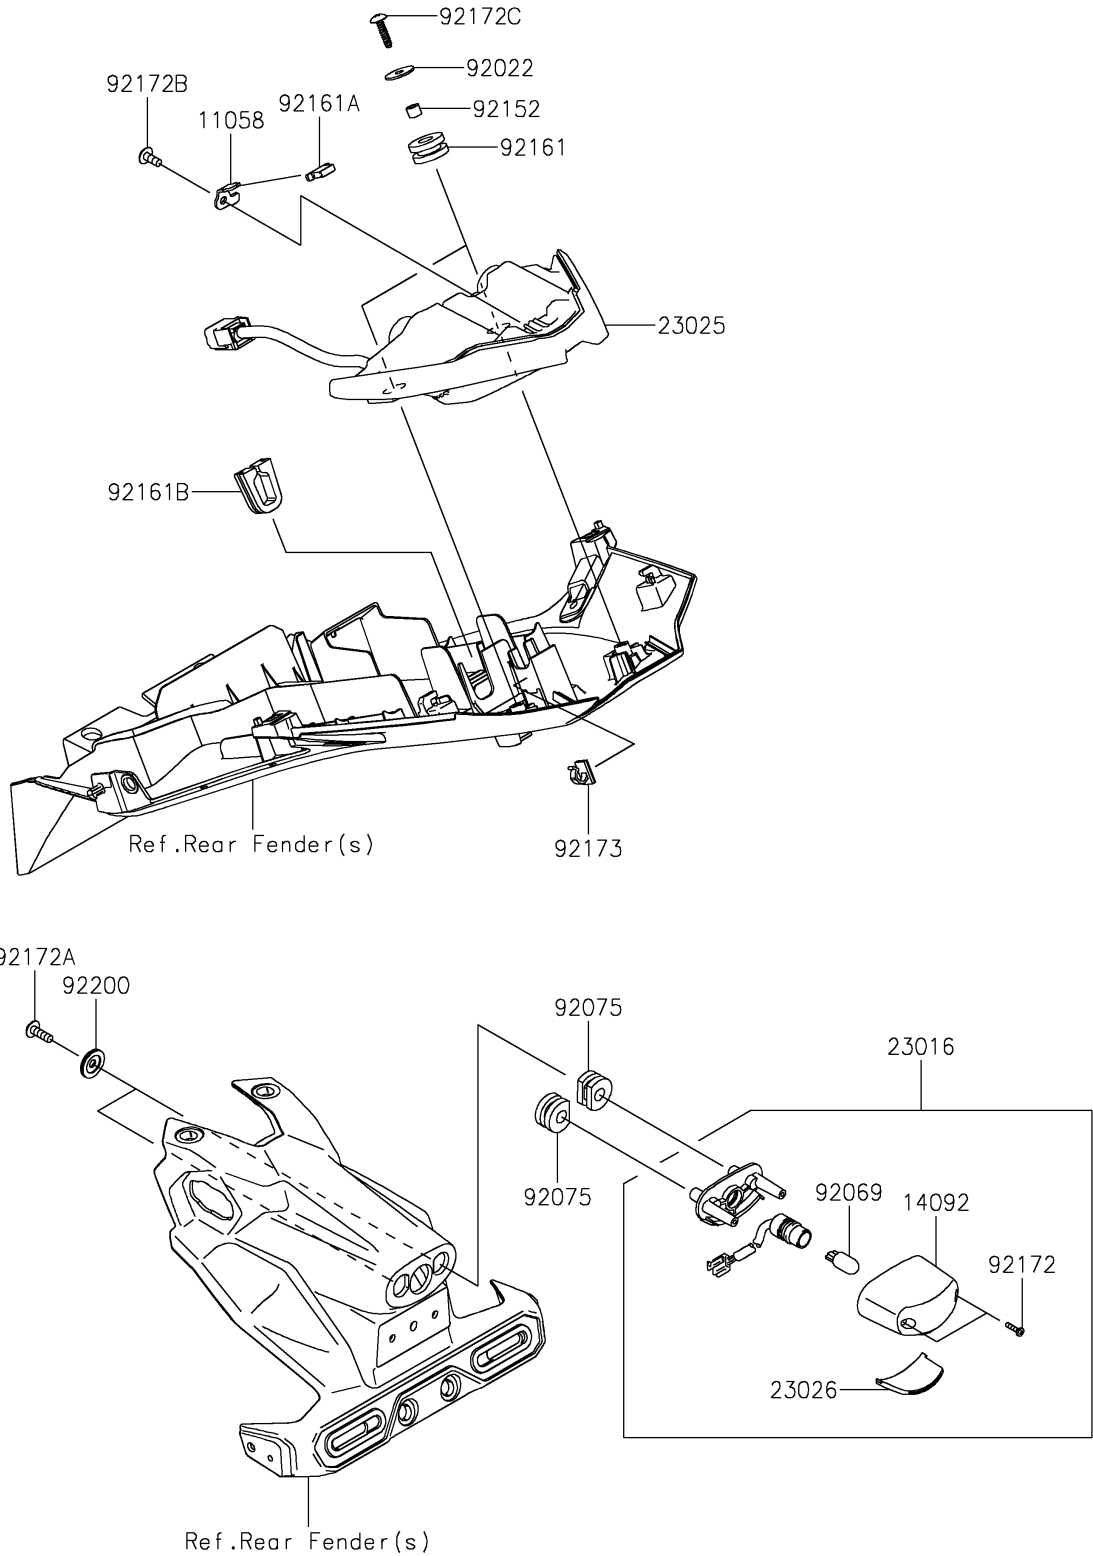

2024 Ninja 500 PARTS DIAGRAM

Taillight(s)

F2720

2024 Ninja 500 PARTS LIST

Taillight(s)

ITEM NAME	PART NUMBER	QUANTITY
BRACKET,TAIL LAMP (Ref # 11058)	11058-1169	1
COVER,LICENSE LAMP (Ref # 14092)	14092-0001	1
LAMP-ASSY,LICENCE (Ref # 23016)	23016-0657	1
LAMP-TAIL,LED (Ref # 23025)	23025-0403	1
LENS,LICENCE LAMP (Ref # 23026)	23026-0035	1
WASHER,5.5X20X1.2 (Ref # 92022)	92022-1405	2
BULB,12V 5W (Ref # 92069)	92069-1016	1
DAMPER (Ref # 92075)	92075-1870	2
COLLAR,5.5X10X7.5 (Ref # 92152)	92152-2618	2
DAMPER (Ref # 92161)	92161-0163	2
DAMPER (Ref # 92161A)	92161-1917	1
DAMPER,RR FENDER (Ref # 92161B)	92161-1984	1
SCREW,TAPPING,2.9X13 (Ref # 92172)	92172-0343	2
SCREW,TAPPING,5X16 (Ref # 92172A)	92172-0427	2
SCREW,5X12 (Ref # 92172B)	92172-0821	1
SCREW,TAPPING,5X20 (Ref # 92172C)	92172-1159	2
CLAMP,CLIP (Ref # 92173)	92173-1783	1
WASHER,5.5X20X2 (Ref # 92200)	92200-1971	2