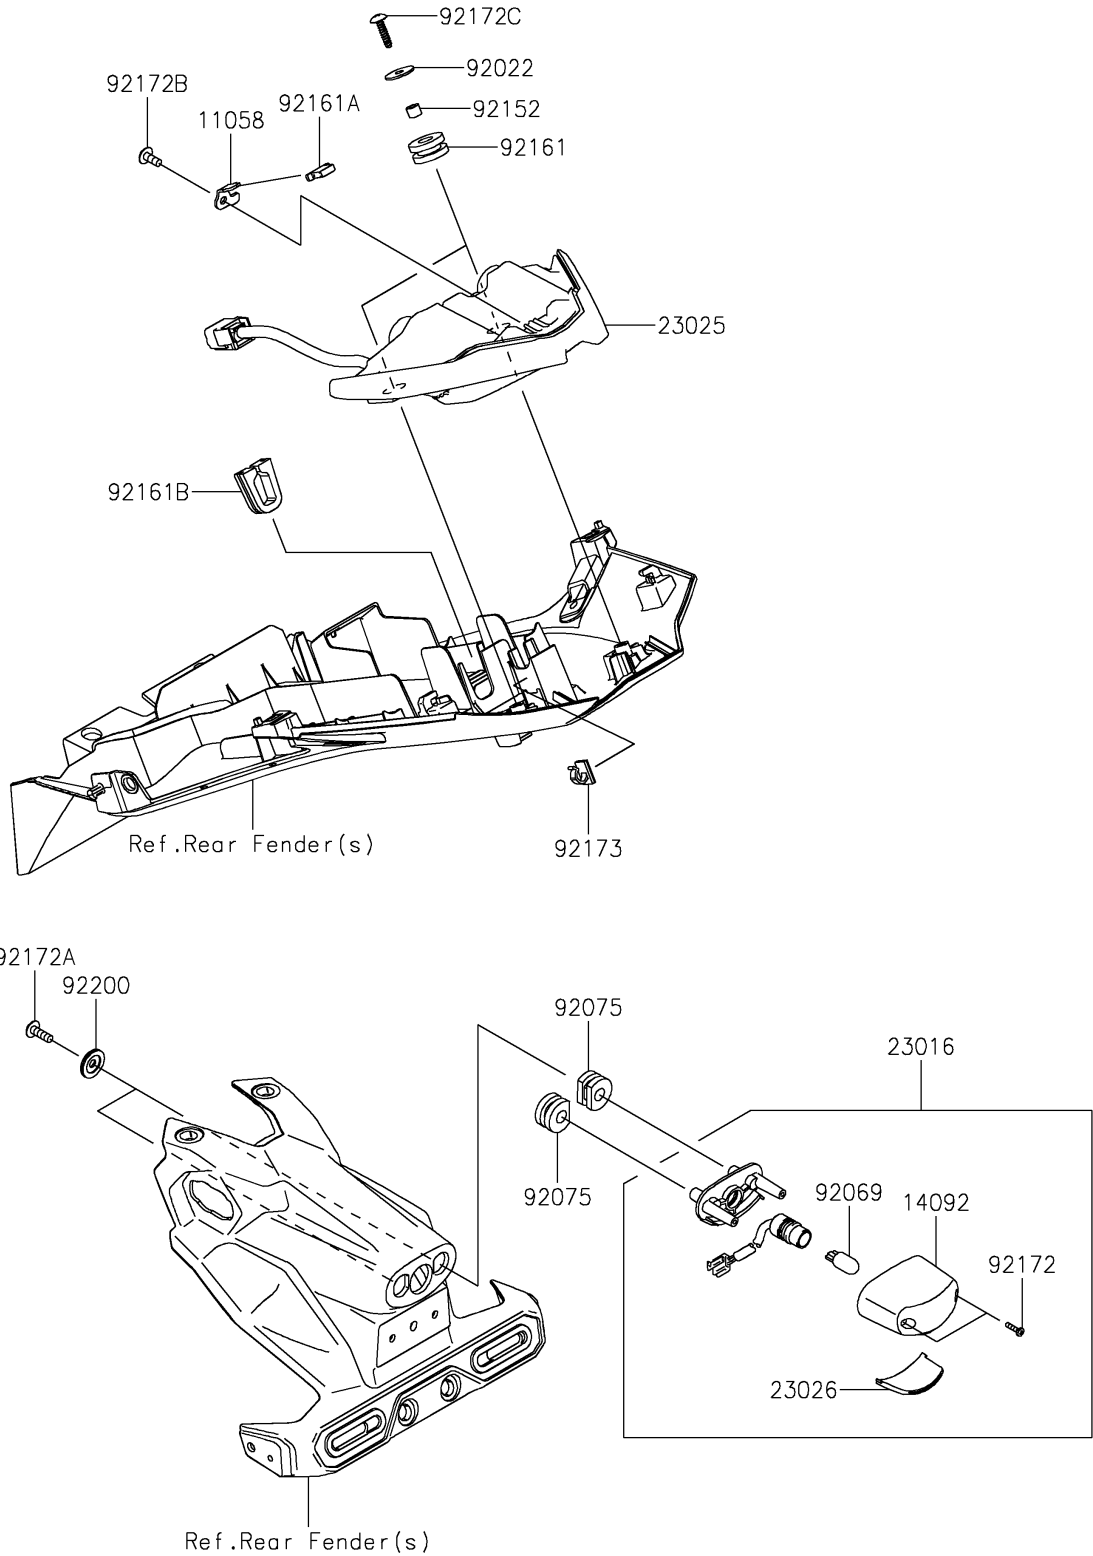

2025 Ninja 500 PARTS DIAGRAM

Taillight(s)

F2720

2025 Ninja 500 PARTS LIST

Taillight(s)

ITEM NAME	PART NUMBER	QUANTITY
BRACKET,TAIL LAMP (Ref # 11058)	11058-1169	1
COVER,LICENSE LAMP (Ref # 14092)	14092-0001	1
LAMP-ASSY,LICENCE (Ref # 23016)	23016-0657	1
LAMP-TAIL,LED (Ref # 23025)	23025-0403	1
LENS,LICENCE LAMP (Ref # 23026)	23026-0035	1
WASHER,5.5X20X1.2 (Ref # 92022)	92022-1405	2
BULB,12V 5W (Ref # 92069)	92069-1016	1
DAMPER (Ref # 92075)	92075-1870	2
COLLAR,5.5X10X7.5 (Ref # 92152)	92152-2618	2
DAMPER (Ref # 92161)	92161-0163	2
DAMPER (Ref # 92161A)	92161-1917	1
DAMPER,RR FENDER (Ref # 92161B)	92161-1984	1
SCREW,TAPPING,2.9X13 (Ref # 92172)	92172-0343	2
SCREW,TAPPING,5X16 (Ref # 92172A)	92172-0427	2
SCREW,5X12 (Ref # 92172B)	92172-0821	1
SCREW,TAPPING,5X20 (Ref # 92172C)	92172-1159	2
CLAMP,CLIP (Ref # 92173)	92173-1783	1
WASHER,5.5X20X2 (Ref # 92200)	92200-1971	2