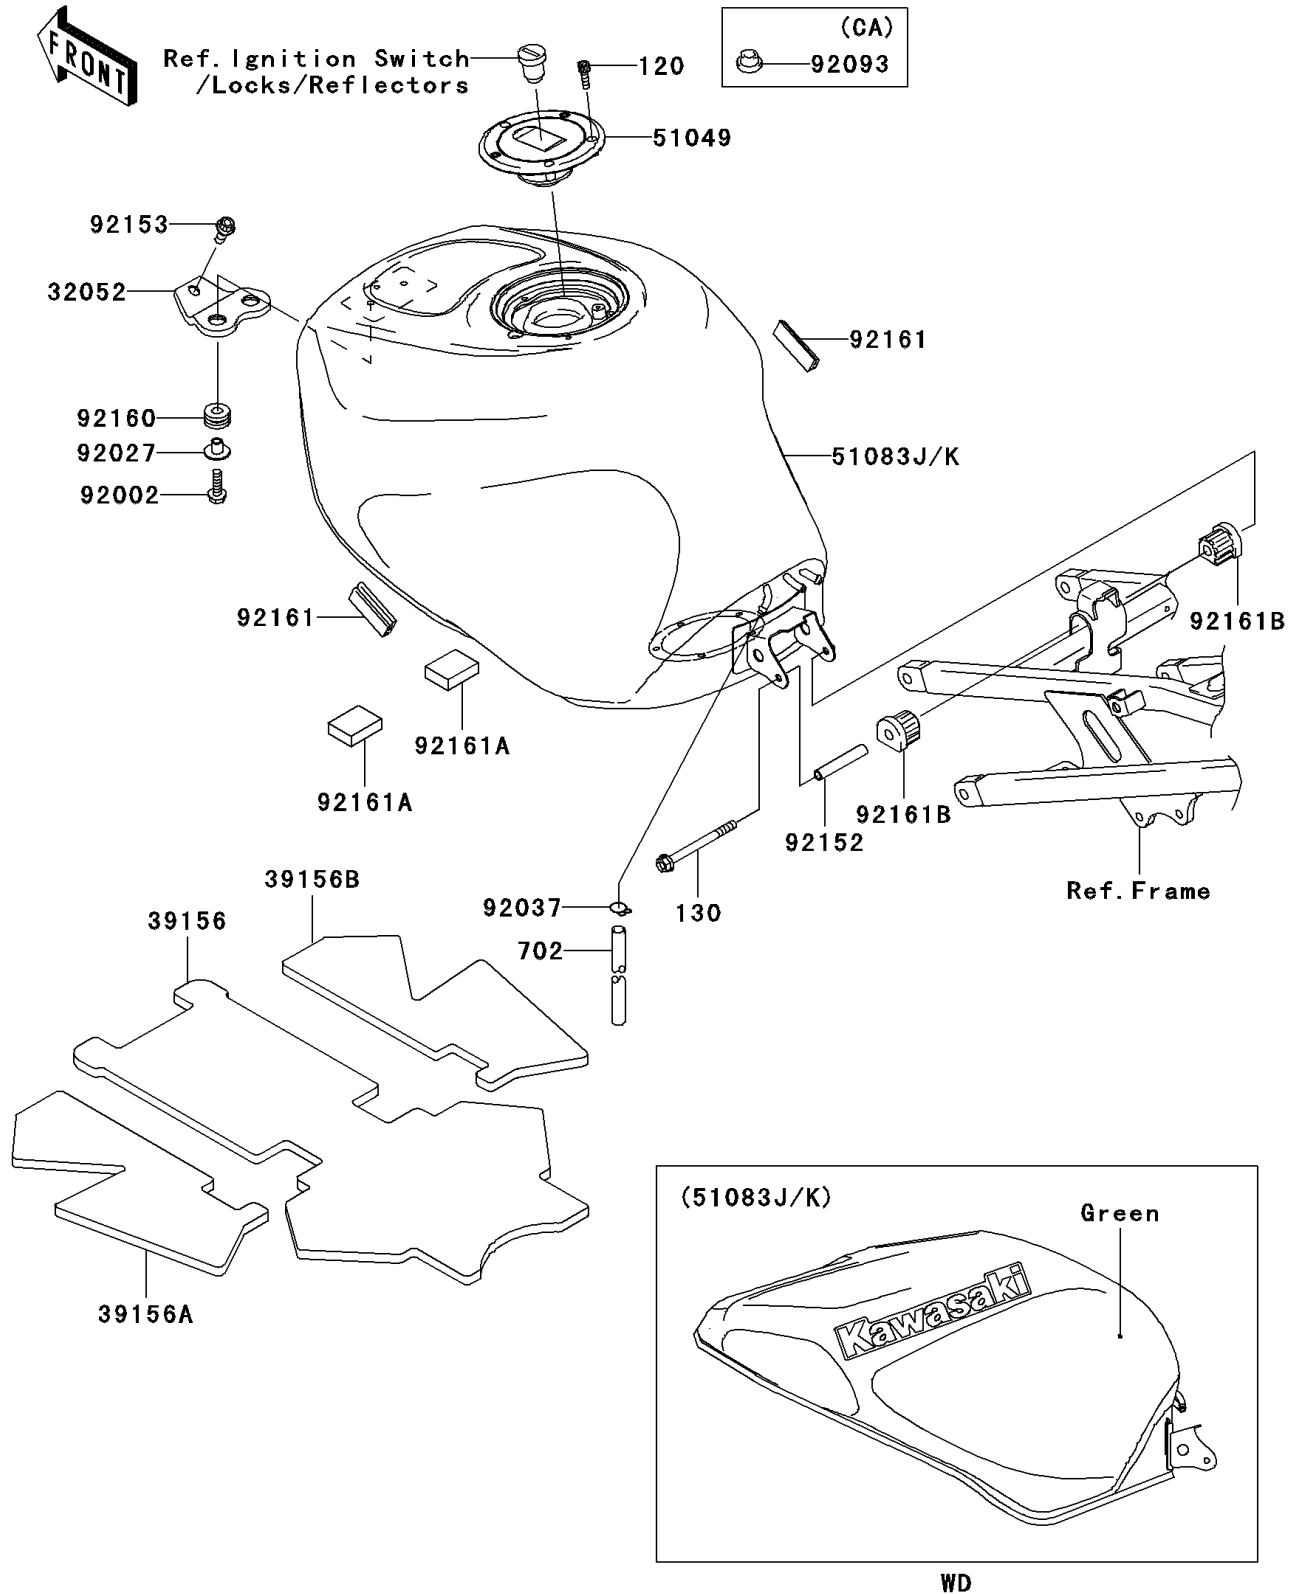

# 2004 Ninja® ZX™ -6RR PARTS DIAGRAM

Fuel Tank

F2410

## 2004 Ninja® ZX™ -6RR PARTS LIST

### Fuel Tank

ITEM NAME	PART NUMBER	QUANTITY
BRACKET-TANK,FR (Ref # 32052)	32052-1572	1
PAD,FUEL TANK,CNT (Ref # 39156)	39156-0015	1
PAD,FUEL TANK,LH (Ref # 39156A)	39156-0016	1
PAD,FUEL TANK,RH (Ref # 39156B)	39156-0017	1
CAP-TANK,FUEL (Ref # 51049)	51049-0010	1
BOLT,6X20 (Ref # 92002)	92002-1237	2
COLLAR,L=13.1 (Ref # 92027)	92027-251	2
BOLT-SOCKET (Ref # 120)	120S0516	3
BOLT-FLANGED,6X70,BLACK (Ref # 130)	130J0670	1
TUBE-RUBBER,6X850 (Ref # 702)	702A06850	1
CLAMP,TUBE (Ref # 92037)	92037-010	1
COLLAR,6.8X10X60 (Ref # 92152)	92152-1182	1
BOLT,SOCKET,8X16 (Ref # 92153)	92153-0327	1
DAMPER (Ref # 92160)	92160-1162	2
DAMPER,FUEL TANK (Ref # 92161)	92161-0057	2
DAMPER (Ref # 92161A)	92161-0066	2
DAMPER,FUEL TANK,RR (Ref # 92161B)	92161-1330	2
TANK-COMP-FUEL,L.GREEN (Ref # 51083J)	51083-5133-7F	1
TANK-COMP-FUEL,L.GREEN (Ref # 51083K)	51083-5134-7F	1
SEAL,FUEL TANK CAP (Ref # 92093)	92093-1030	1